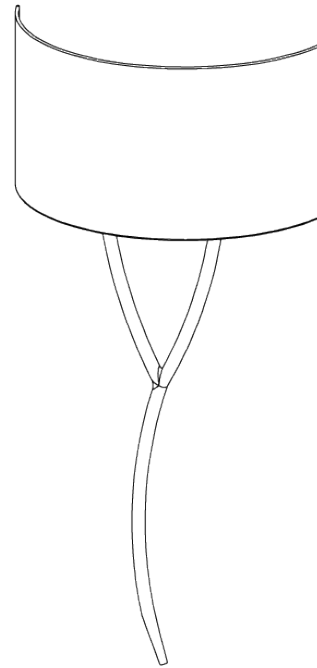

PORTA ROMANA

Yves Wall Light

TWL39 | White Gold

White Gold shown with 16" Tall Semi Cylinder in Ivory Silk

HEIGHT
750mm | 29 3/4"

CONSTRUCTED FROM
Forged steel with decorative finish

RECOMMENDED SHADE
16" Tall Semi Cylinder

HEIGHT WITH SHADE
810mm | 32"

WEIGHT
1.6 kg | 3.52 lbs

MAX WATTAGE
40W

WIDTH
173mm | 7"

PROJECTION
152mm | 6"

LAMP
1 x Torpedo Type B10 Candelabra
Base

WIDTH WITH SHADE
406mm | 16"

VOLTAGE
120V

FINISHES
1 White Gold
2 Burnt Silver

Yves Wall Light

TWL39

HEIGHT
750mm | 29 3/4"

HEIGHT WITH SHADE
810mm | 32"

WIDTH
173mm | 7"

WIDTH WITH SHADE
406mm | 16"

© Porta Romana 2022