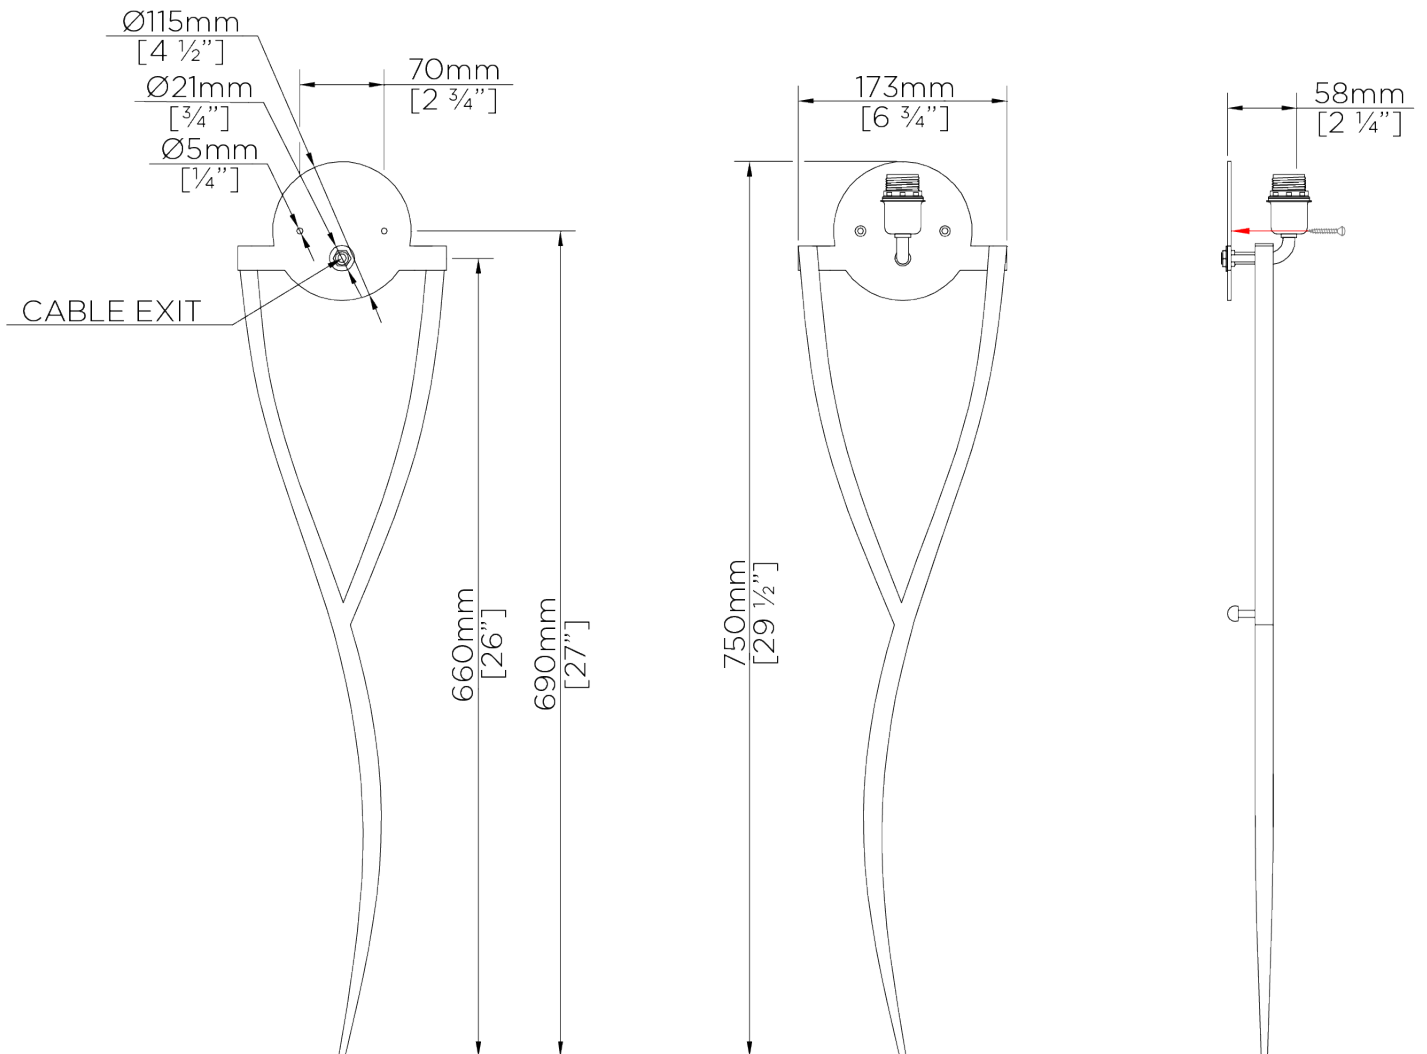

PORTA ROMANA

Yves Wall Light

TWL39 | White Gold

White Gold shown with 16" Tall Semi Cylinder in Ivory Silk

HEIGHT
750mm | 29 3/4"

CONSTRUCTED FROM
Forged steel with decorative finish

RECOMMENDED SHADE
16" Tall Semi Cylinder

HEIGHT WITH SHADE
810mm | 32"

WEIGHT
1.6 kg | 3.52 lbs

MAX WATTAGE
40W

WIDTH
173mm | 7"

PROJECTION
152mm | 6"

LAMP
1 x Torpedo Type B10 Candelabra
Base

WIDTH WITH SHADE
406mm | 16"

VOLTAGE
120V

FINISHES
1 White Gold
2 Burnt Silver

Yves Wall Light

TWL39

HEIGHT
750mm | 29 3/4"

HEIGHT WITH SHADE
810mm | 32"

WIDTH
173mm | 7"

WIDTH WITH SHADE
406mm | 16"

© Porta Romana 2022