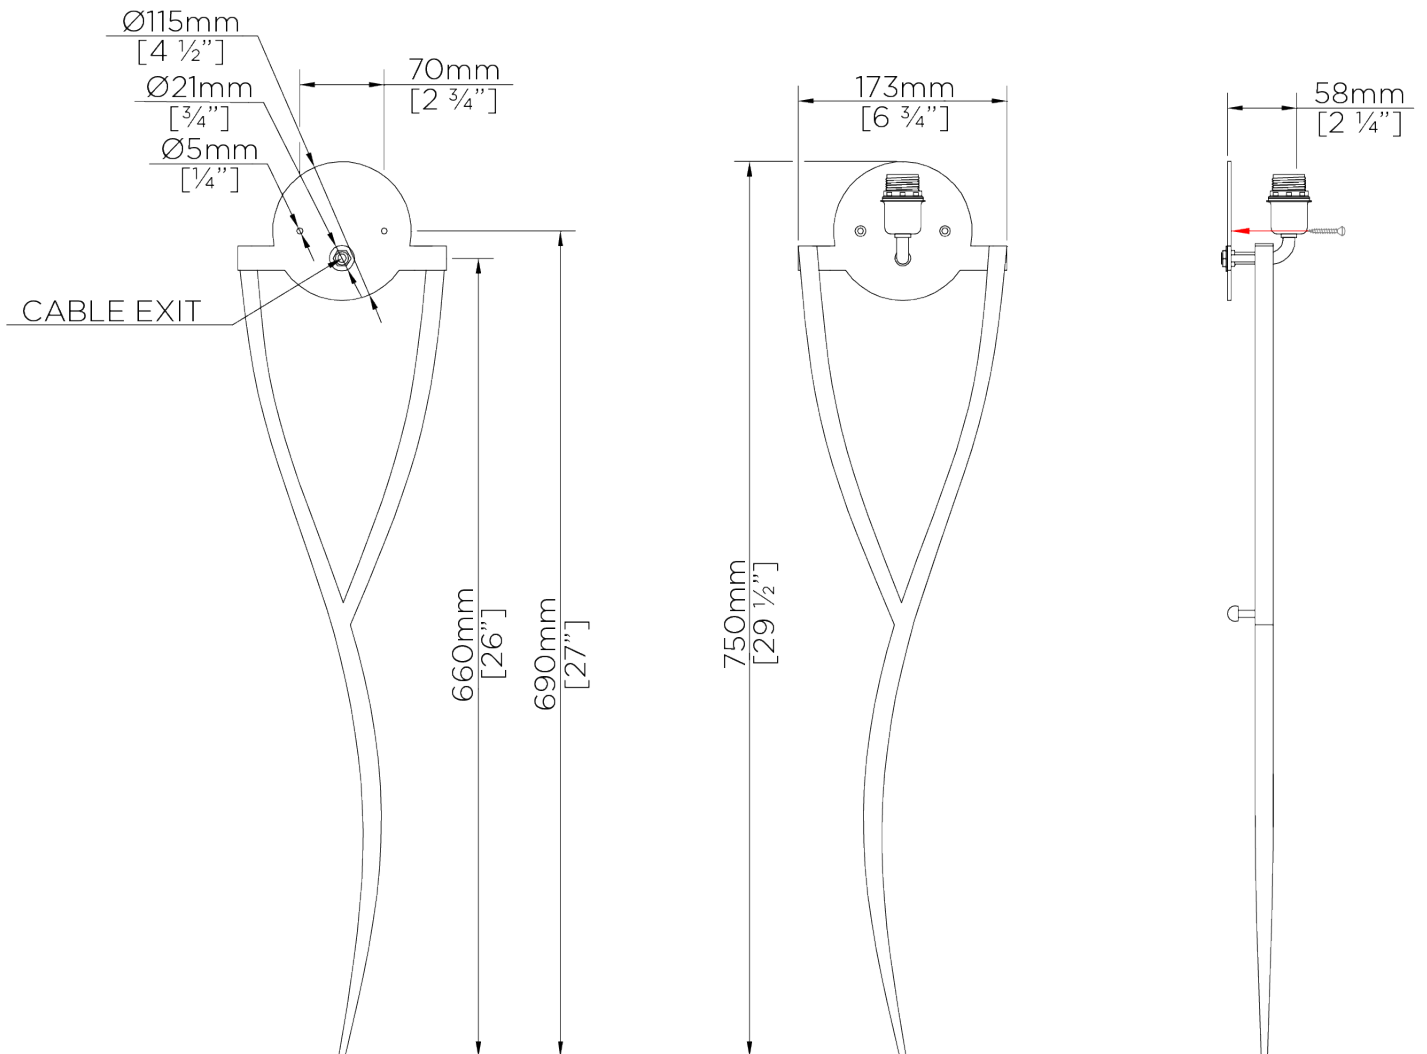

## Yves Wall Light

TWL39 | Burnt Silver

Burnt Silver shown with 16" Tall Semi Cylinder in Ivory Silk

HEIGHT  
750mm | 29 3/4"

CONSTRUCTED FROM  
Forged steel with decorative finish

RECOMMENDED SHADE  
16" Tall Semi Cylinder

HEIGHT WITH SHADE  
810mm | 32"

WEIGHT  
1.6 kg | 3.52 lbs

MAX WATTAGE  
40W

WIDTH  
173mm | 7"

PROJECTION  
152mm | 6"

LAMP  
1 x Torpedo Type B10 Candelabra  
Base

WIDTH WITH SHADE  
406mm | 16"

VOLTAGE  
120V

# Yves Wall Light

TWL39

HEIGHT  
750mm | 29 3/4"

HEIGHT WITH SHADE  
810mm | 32"

WIDTH  
173mm | 7"

WIDTH WITH SHADE  
406mm | 16"

© Porta Romana 2022

Dimensions and weights are provided as a guide. All Porta Romana Products are made by hand and variations can occur in some products. The products you are buying or marketing are exclusive designs belonging to Porta Romana. Please do not submit design sheets featuring our products to other manufacturing companies nor to other parties who might. Any manufacturer found to be reproducing Porta Romana products will be breaching copyright law and will be actively pursued