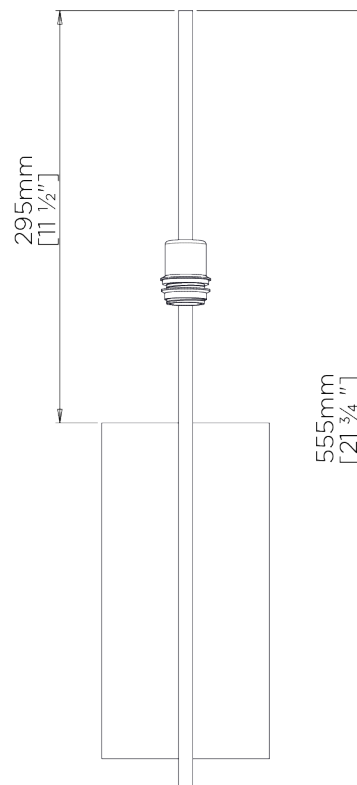

PORTA ROMANA

Willow Wall Light

TWL98 | Burnt Silver

Burnt Silver shown with 5" Kelly Empire in Chalk Linen

HEIGHT
555mm | 21 _"

CONSTRUCTED FROM
Steel and brass with decorative finish

RECOMMENDED SHADE
5" Kelly Empire

HEIGHT WITH SHADE
555mm | 21 _"

WEIGHT
1.3 kg | 2.86 lbs

MAX WATTAGE
25W

WIDTH
50mm | 2"

PROJECTION
335mm | 13 _"

LAMP
1 x Torpedo Type B10 Candelabra
Base

WIDTH WITH SHADE
127mm | 5"

VOLTAGE
120V

FINISHES
1 Burnt Silver
2 Bronzed
3 French Brass

Willow Wall Light

TWL98

HEIGHT
555mm | 21.5"

HEIGHT WITH SHADE
555mm | 21.5"

WIDTH
50mm | 2"

WIDTH WITH SHADE
127mm | 5"

© Porta Romana 2022