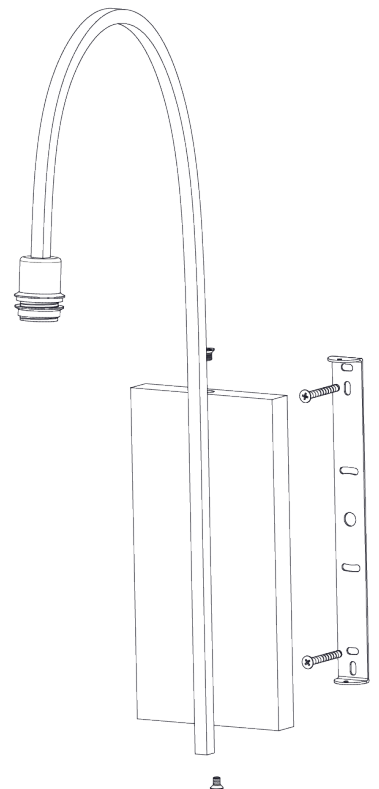

PORTA ROMANA

Willow Wall Light

TWL98 | Burnt Silver

Burnt Silver shown with 5" Kelly Empire in Chalk Linen

HEIGHT
555mm | 21 _"

CONSTRUCTED FROM
Steel and brass with decorative finish

RECOMMENDED SHADE
5" Kelly Empire

HEIGHT WITH SHADE
555mm | 21 _"

WEIGHT
1.3 kg | 2.86 lbs

MAX WATTAGE
25W

WIDTH
50mm | 2"

PROJECTION
335mm | 13 _"

LAMP
1 x Torpedo Type B10 Candelabra
Base

WIDTH WITH SHADE
127mm | 5"

VOLTAGE
120V

FINISHES
1 Burnt Silver
2 Bronzed
3 French Brass

Willow Wall Light

TWL98

HEIGHT
555mm | 21.5"

HEIGHT WITH SHADE
555mm | 21.5"

WIDTH
50mm | 2"

WIDTH WITH SHADE
127mm | 5"

© Porta Romana 2022