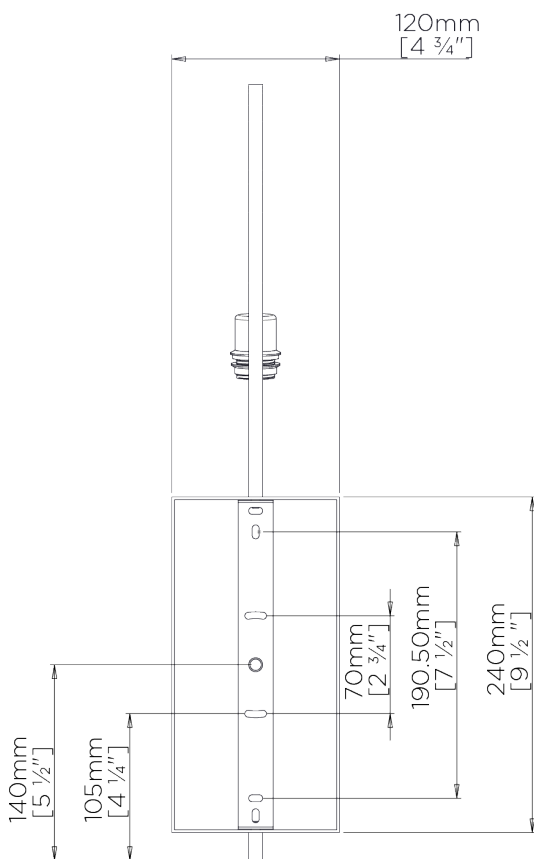

PORTA ROMANA

Willow Wall Light

TWL98 | Burnt Silver

Burnt Silver shown with 5" Kelly Empire in Chalk Linen

HEIGHT
555mm | 21 _"

CONSTRUCTED FROM
Steel and brass with decorative finish

RECOMMENDED SHADE
5" Kelly Empire

HEIGHT WITH SHADE
555mm | 21 _"

WEIGHT
1.3 kg | 2.86 lbs

MAX WATTAGE
25W

WIDTH
50mm | 2"

PROJECTION
335mm | 13 _"

LAMP
1 x Torpedo Type B10 Candelabra
Base

WIDTH WITH SHADE
127mm | 5"

VOLTAGE
120V

FINISHES
1 Burnt Silver
2 Bronzed
3 French Brass

Willow Wall Light

TWL98

HEIGHT
555mm | 21.5"

HEIGHT WITH SHADE
555mm | 21.5"

WIDTH
50mm | 2"

WIDTH WITH SHADE
127mm | 5"

© Porta Romana 2022