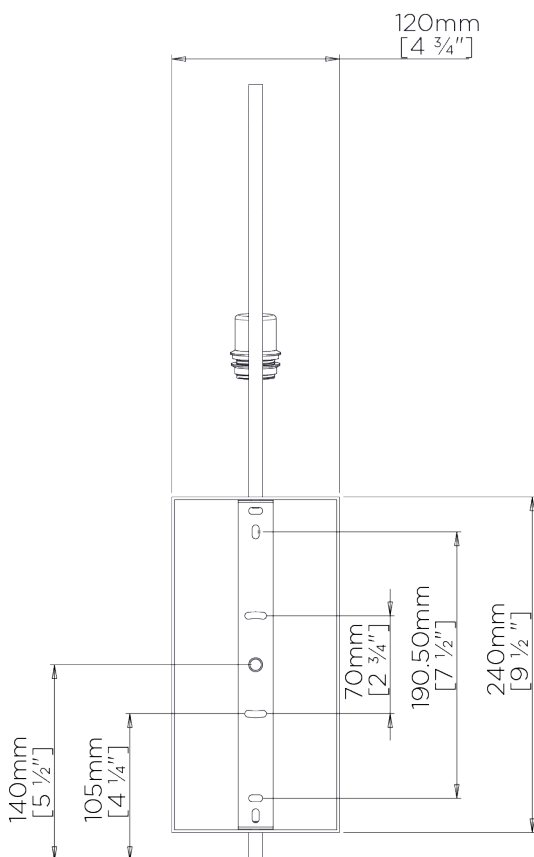

PORTA ROMANA

Willow Wall Light

TWL98 | Bronzed

Bronzed shown with 5" Kelly Empire in Chalk Linen

HEIGHT
555mm | 21 _"

CONSTRUCTED FROM
Steel and brass with decorative finish

RECOMMENDED SHADE
5" Kelly Empire

HEIGHT WITH SHADE
555mm | 21 _"

WEIGHT
1.3 kg | 2.86 lbs

MAX WATTAGE
25W

WIDTH
50mm | 2"

PROJECTION
335mm | 13 _"

LAMP
1 x Torpedo Type B10 Candelabra
Base

WIDTH WITH SHADE
127mm | 5"

VOLTAGE
120V

FINISHES
1 Burnt Silver
2 Bronzed
3 French Brass

Willow Wall Light

TWL98

HEIGHT
555mm | 21.5"

HEIGHT WITH SHADE
555mm | 21.5"

WIDTH
50mm | 2"

WIDTH WITH SHADE
127mm | 5"

© Porta Romana 2022