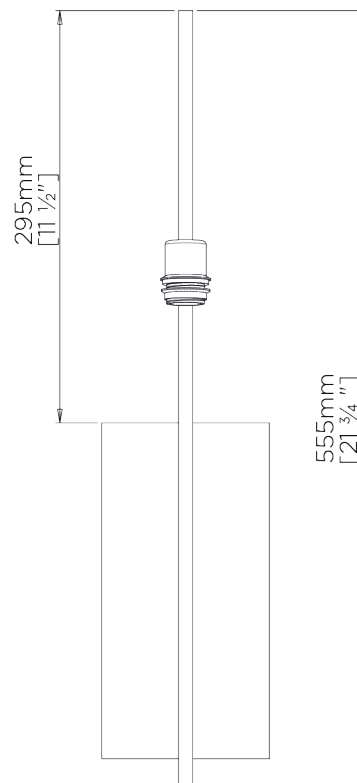

PORTA ROMANA

Willow Wall Light

TWL98 | Bronzed

Bronzed shown with 5" Kelly Empire in Chalk Linen

HEIGHT
555mm | 21 _"

CONSTRUCTED FROM
Steel and brass with decorative finish

RECOMMENDED SHADE
5" Kelly Empire

HEIGHT WITH SHADE
555mm | 21 _"

WEIGHT
1.3 kg | 2.86 lbs

MAX WATTAGE
25W

WIDTH
50mm | 2"

PROJECTION
335mm | 13 _"

LAMP
1 x Torpedo Type B10 Candelabra
Base

WIDTH WITH SHADE
127mm | 5"

VOLTAGE
120V

FINISHES
1 Burnt Silver
2 Bronzed
3 French Brass

Willow Wall Light

TWL98

HEIGHT
555mm | 21.5"

HEIGHT WITH SHADE
555mm | 21.5"

WIDTH
50mm | 2"

WIDTH WITH SHADE
127mm | 5"

© Porta Romana 2022