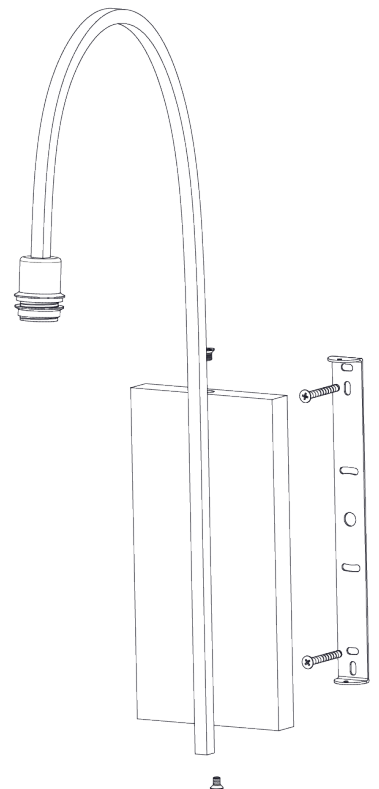

PORTA ROMANA

Willow Wall Light

TWL98 | Bronzed

Bronzed shown with 5" Kelly Empire in Chalk Linen

HEIGHT
555mm | 21 _"

CONSTRUCTED FROM
Steel and brass with decorative finish

RECOMMENDED SHADE
5" Kelly Empire

HEIGHT WITH SHADE
555mm | 21 _"

WEIGHT
1.3 kg | 2.86 lbs

MAX WATTAGE
25W

WIDTH
50mm | 2"

PROJECTION
335mm | 13 _"

LAMP
1 x Torpedo Type B10 Candelabra
Base

WIDTH WITH SHADE
127mm | 5"

VOLTAGE
120V

FINISHES
1 Burnt Silver
2 Bronzed
3 French Brass

Willow Wall Light

TWL98

HEIGHT
555mm | 21.5"

HEIGHT WITH SHADE
555mm | 21.5"

WIDTH
50mm | 2"

WIDTH WITH SHADE
127mm | 5"

© Porta Romana 2022