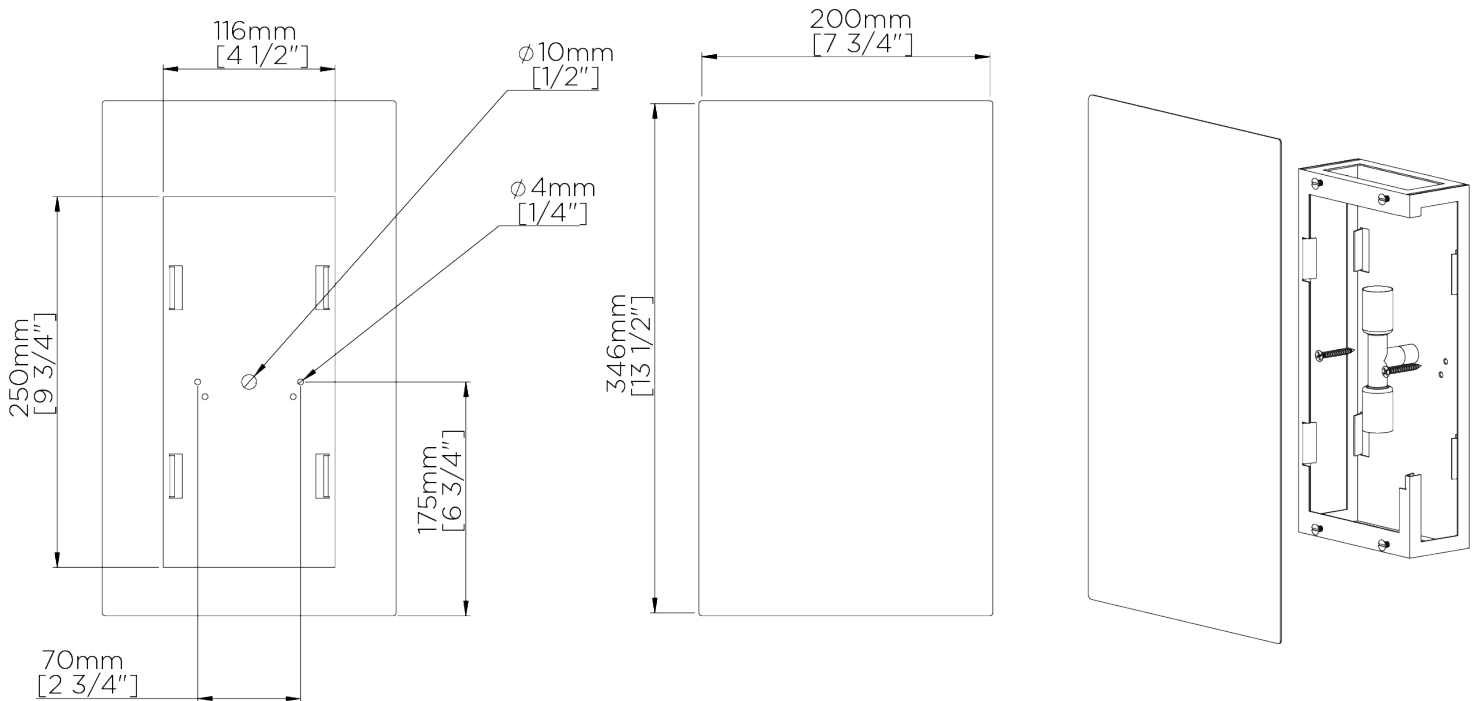

## Waterfall Wall Light Small

TWL23S | Polished Steel

Shown in Polished Steel

HEIGHT  
350mm | 14"

WEIGHT  
2.5 kg | 5.5 lbs

MAX WATTAGE  
25W

WIDTH  
200mm | 8"

PROJECTION  
76mm | 3"

# Waterfall Wall Light Small

TWL23S

HEIGHT  
350mm | 14"

WIDTH  
200mm | 8"

© Porta Romana 2022

Dimensions and weights are provided as a guide. All Porta Romana Products are made by hand and variations can occur in some products. The products you are buying or marketing are exclusive designs belonging to Porta Romana. Please do not submit design sheets featuring our products to other manufacturing companies nor to other parties who might. Any manufacturer found to be reproducing Porta Romana products will be breaching copyright law and will be actively pursued