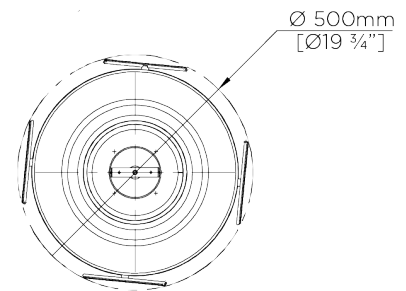

PORTA ROMANA

Viola Lantern

MCL71 | Plaster White

Shown in Plaster White

WIDTH
500mm | 19 3/4"

CONSTRUCTED FROM
Steel and cast composite with decorative finish

LAMP
LED Supplied Fitted

MINIMUM DROP
1030mm | 40 3/4"

WEIGHT
12 kg | 26.4 lbs

VOLTAGE
120V

MAXIMUM DROP
2070mm | 81 1/2"

DROPS AVAILABLE
2070mm / Custom

FINISHES
1 Plaster White

Viola Lantern

MCL71

WIDTH
500mm | 19 3/4"

MINIMUM DROP
1030mm | 40 3/4"

MAXIMUM DROP
2070mm | 81 1/2"

DROPS AVAILABLE
2070mm / Custom

CEILING ROSE DETAIL

© Porta Romana 2022

Dimensions and weights are provided as a guide. All Porta Romana Products are made by hand and variations can occur in some products. The products you are buying or marketing are exclusive designs belonging to Porta Romana. Please do not submit design sheets featuring our products to other manufacturing companies nor to other parties who might. Any manufacturer found to be reproducing Porta Romana products will be breaching copyright law and will be actively pursued