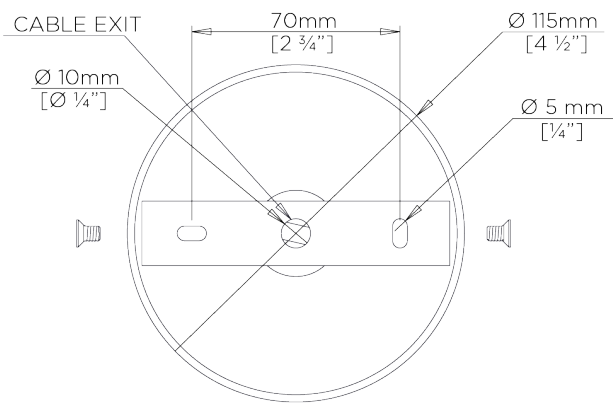

PORTA ROMANA

Viola Lantern

MCL71 | Plaster White

Shown in Plaster White

WIDTH
500mm | 19 3/4"

CONSTRUCTED FROM
Steel and cast composite with decorative finish

LAMP
LED Supplied Fitted

MINIMUM DROP
1030mm | 40 3/4"

WEIGHT
12 kg | 26.4 lbs

VOLTAGE
120V

MAXIMUM DROP
2070mm | 81 1/2"

DROPS AVAILABLE
2070mm / Custom

FINISHES
1 Plaster White

Viola Lantern

MCL71

WIDTH
500mm | 19 3/4"

MINIMUM DROP
1030mm | 40 3/4"

MAXIMUM DROP
2070mm | 81 1/2"

DROPS AVAILABLE
2070mm / Custom

CEILING ROSE DETAIL

© Porta Romana 2022

Dimensions and weights are provided as a guide. All Porta Romana Products are made by hand and variations can occur in some products. The products you are buying or marketing are exclusive designs belonging to Porta Romana. Please do not submit design sheets featuring our products to other manufacturing companies nor to other parties who might. Any manufacturer found to be reproducing Porta Romana products will be breaching copyright law and will be actively pursued