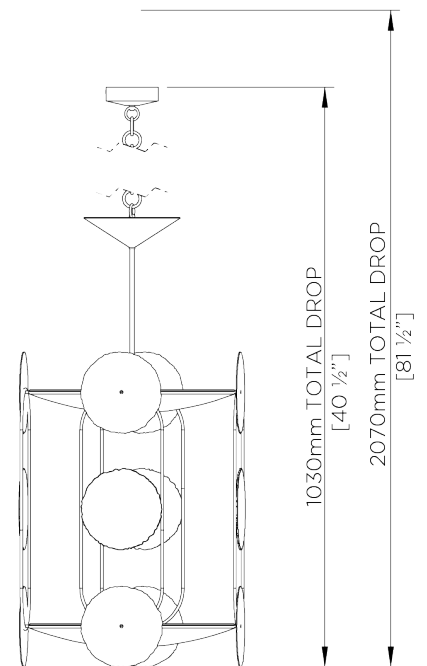

PORTA ROMANA

Viola Lantern

MCL71 | Plaster White

Shown in Plaster White

WIDTH
500mm | 19 3/4"

CONSTRUCTED FROM
Steel and cast composite with decorative finish

LAMP
LED Supplied Fitted

MINIMUM DROP
1030mm | 40 3/4"

WEIGHT
12 kg | 26.4 lbs

VOLTAGE
120V

MAXIMUM DROP
2070mm | 81 1/2"

DROPS AVAILABLE
2070mm / Custom

FINISHES
1 Plaster White

Viola Lantern

MCL71

WIDTH
500mm | 19 3/4"

MINIMUM DROP
1030mm | 40 3/4"

MAXIMUM DROP
2070mm | 81 1/2"

DROPS AVAILABLE
2070mm / Custom

CEILING ROSE DETAIL

© Porta Romana 2022

Dimensions and weights are provided as a guide. All Porta Romana Products are made by hand and variations can occur in some products. The products you are buying or marketing are exclusive designs belonging to Porta Romana. Please do not submit design sheets featuring our products to other manufacturing companies nor to other parties who might. Any manufacturer found to be reproducing Porta Romana products will be breaching copyright law and will be actively pursued