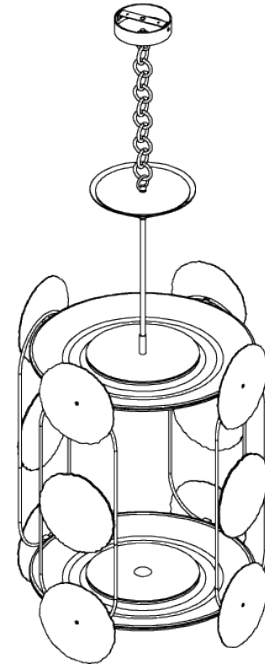

PORTA ROMANA

Viola Lantern

MCL71 | Plaster White

Shown in Plaster White

WIDTH
500mm | 19 3/4"

CONSTRUCTED FROM
Steel and cast composite with decorative finish

LAMP
LED Supplied Fitted

MINIMUM DROP
1030mm | 40 3/4"

WEIGHT
12 kg | 26.4 lbs

VOLTAGE
120V

MAXIMUM DROP
2070mm | 81 1/2"

DROPS AVAILABLE
2070mm / Custom

FINISHES
1 Plaster White

Viola Lantern

MCL71

WIDTH
500mm | 19 3/4"

MINIMUM DROP
1030mm | 40 3/4"

MAXIMUM DROP
2070mm | 81 1/2"

DROPS AVAILABLE
2070mm / Custom

CEILING ROSE DETAIL

© Porta Romana 2022

Dimensions and weights are provided as a guide. All Porta Romana Products are made by hand and variations can occur in some products. The products you are buying or marketing are exclusive designs belonging to Porta Romana. Please do not submit design sheets featuring our products to other manufacturing companies nor to other parties who might. Any manufacturer found to be reproducing Porta Romana products will be breaching copyright law and will be actively pursued