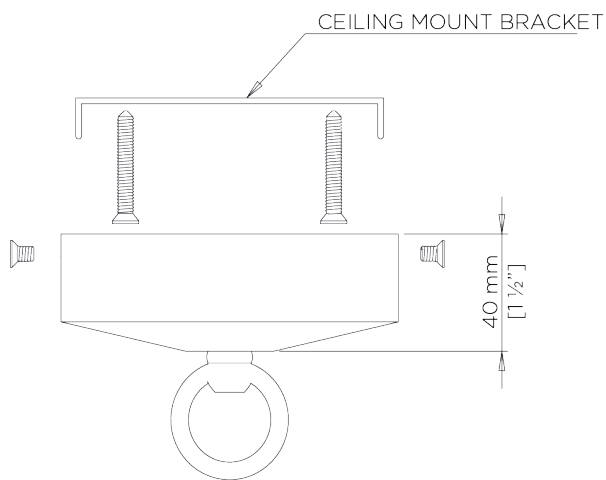

PORTA ROMANA

Viola Lantern

MCL71 | Plaster White

Shown in Plaster White

WIDTH
500mm | 19 3/4"

CONSTRUCTED FROM
Steel and cast composite with decorative finish

LAMP
LED Supplied Fitted

MINIMUM DROP
1030mm | 40 3/4"

WEIGHT
12 kg | 26.4 lbs

VOLTAGE
120V

MAXIMUM DROP
2070mm | 81 1/2"

DROPS AVAILABLE
2070mm / Custom

FINISHES
1 Plaster White

Viola Lantern

MCL71

WIDTH
500mm | 19 3/4"

MINIMUM DROP
1030mm | 40 3/4"

MAXIMUM DROP
2070mm | 81 1/2"

DROPS AVAILABLE
2070mm / Custom

CEILING ROSE DETAIL

© Porta Romana 2022

Dimensions and weights are provided as a guide. All Porta Romana Products are made by hand and variations can occur in some products. The products you are buying or marketing are exclusive designs belonging to Porta Romana. Please do not submit design sheets featuring our products to other manufacturing companies nor to other parties who might. Any manufacturer found to be reproducing Porta Romana products will be breaching copyright law and will be actively pursued