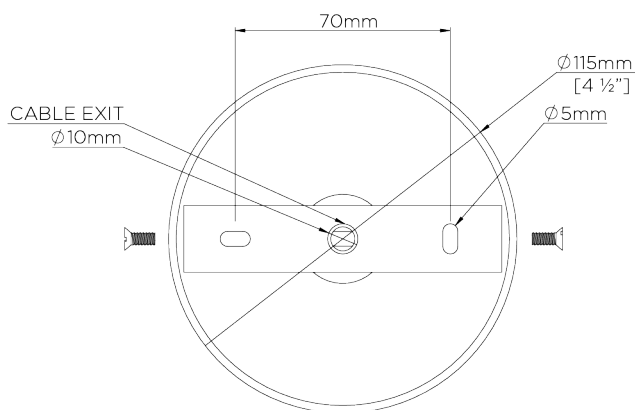

WEIGHT
23.2 kg | 51.04 lbs

LAMP
13 x Gold Tinted LED Filament Type
G16 _ Medium Base

MAXIMUM DROP
2200mm | 86 3/4"

VOLTAGE
120V

DROPS AVAILABLE
2200mm / Custom

FINISHES
1 Bodu Gold
2 Bodu Silver
3 Flint White

Urchin Chandelier

MCL61

WIDTH
1000mm | 39 1/2"

MINIMUM DROP
1200mm | 47 1/4"

MAXIMUM DROP
2200mm | 86 3/4"

DROPS AVAILABLE
2200mm / Custom

Due to its weight (51 ¼ lb/23.2kg) this luminaire must be mounted or supported independantly of an outlet box