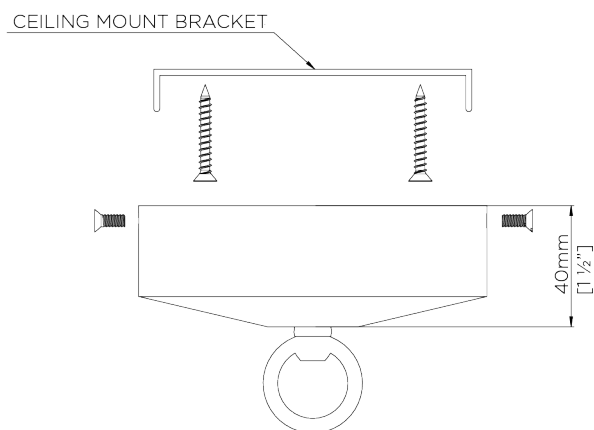

Urchin Chandelier

MCL61

WIDTH
1000mm | 39 1/2"

MINIMUM DROP
1200mm | 47 1/4"

MAXIMUM DROP
2200mm | 86 3/4"

DROPS AVAILABLE
2200mm / Custom

Due to its weight (51 ¼ lb/23.2kg) this luminaire must be mounted or supported independantly of an outlet box

Please make sure the canopy mount bracket is firmly attached to a joist or noggin which is capable of supporting the weight of the chandelier

© Porta Romana 2022

Dimensions and weights are provided as a guide. All Porta Romana Products are made by hand and variations can occur in some products. The products you are buying or marketing are exclusive designs belonging to Porta Romana. Please do not submit design sheets featuring our products to other manufacturing companies nor to other parties who might. Any manufacturer found to be reproducing Porta Romana products will be breaching copyright law and will be actively pursued