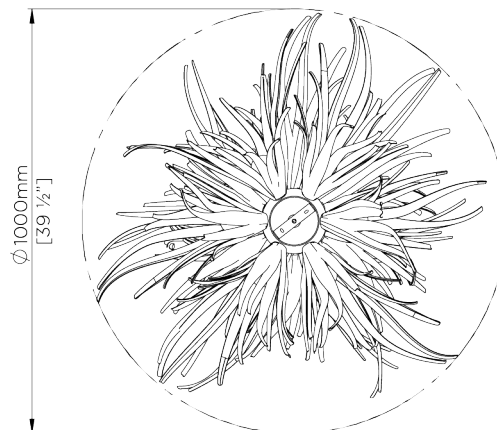

WEIGHT
23.2 kg | 51.04 lbs

LAMP
13 x Gold Tinted LED Filament Type
G16 _ Medium Base

MAXIMUM DROP
2200mm | 86 3/4"

VOLTAGE
120V

DROPS AVAILABLE
2200mm / Custom

FINISHES
1 Bodu Gold
2 Bodu Silver
3 Flint White

Urchin Chandelier

MCL61

WIDTH
1000mm | 39 1/2"

MINIMUM DROP
1200mm | 47 1/4"

MAXIMUM DROP
2200mm | 86 3/4"

DROPS AVAILABLE
2200mm / Custom

Due to its weight (51 ¼ lb/23.2kg) this luminaire must be mounted or supported independantly of an outlet box