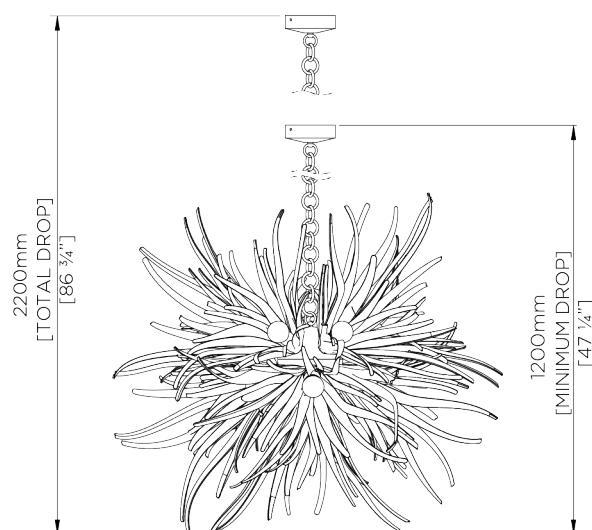

PORTA ROMANA

Urchin Chandelier

MCL61 | Bodu Silver

Shown in Bodu White

WIDTH
1000mm | 39 1/2"

CONSTRUCTED FROM
Forged steel with decorative finish

MAX WATTAGE
60W

MINIMUM DROP
1200mm | 47 1/4"

WEIGHT
23.2 kg | 51.04 lbs

LAMP
13 x Gold Tinted LED Filament Type
G16 _ Medium Base

MAXIMUM DROP
2200mm | 86 3/4"

VOLTAGE
120V

DROPS AVAILABLE
2200mm / Custom

FINISHES
1 Bodu Gold
2 Bodu Silver
3 Flint White

Urchin Chandelier

MCL61

WIDTH
1000mm | 39 1/2"

MINIMUM DROP
1200mm | 47 1/4"

MAXIMUM DROP
2200mm | 86 3/4"

DROPS AVAILABLE
2200mm / Custom

Due to its weight (51 ¼ lb/23.2kg) this luminaire must be mounted or supported independantly of an outlet box

Please make sure the canopy mount bracket is firmly attached to a joist or noggin which is capable of supporting the weight of the chandelier

© Porta Romana 2022

Dimensions and weights are provided as a guide. All Porta Romana Products are made by hand and variations can occur in some products. The products you are buying or marketing are exclusive designs belonging to Porta Romana. Please do not submit design sheets featuring our products to other manufacturing companies nor to other parties who might. Any manufacturer found to be reproducing Porta Romana products will be breaching copyright law and will be actively pursued