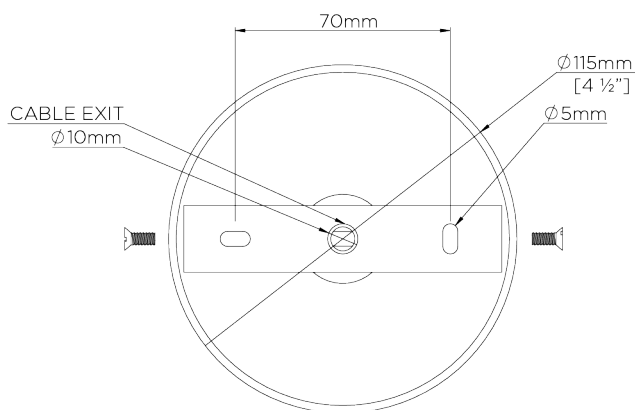

## Urchin Chandelier

MCL61 | Bodu Gold

Shown in Bodu Gold

**WIDTH**  
1000mm | 39 1/2"

**CONSTRUCTED FROM**  
Forged steel with decorative finish

**MAX WATTAGE**  
60W

**MINIMUM DROP**  
1200mm | 47 1/4"

**WEIGHT**  
23.2 kg | 51.04 lbs

# Urchin Chandelier

MCL61

WIDTH  
1000mm | 39 1/2"

MINIMUM DROP  
1200mm | 47 1/4"

MAXIMUM DROP  
2200mm | 86 3/4"

DROPS AVAILABLE  
2200mm / Custom

Due to its weight (51 ¼ lb/23.2kg) this luminaire must be mounted or supported independantly of an outlet box