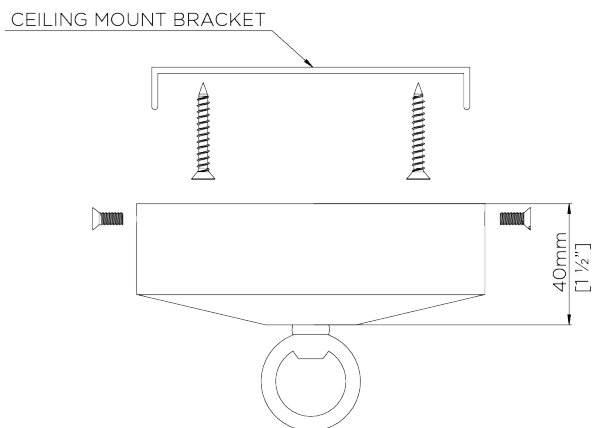

## Urchin Chandelier

MCL61 | Bodu Gold

Shown in Bodu Gold

**WIDTH**  
1000mm | 39 1/2"

**CONSTRUCTED FROM**  
Forged steel with decorative finish

**MAX WATTAGE**  
60W

**MINIMUM DROP**  
1200mm | 47 1/4"

**WEIGHT**  
23.2 kg | 51.04 lbs

# Urchin Chandelier

MCL61

WIDTH  
1000mm | 39 1/2"

MINIMUM DROP  
1200mm | 47 1/4"

MAXIMUM DROP  
2200mm | 86 3/4"

DROPS AVAILABLE  
2200mm / Custom

Due to its weight (51 ¼ lb/23.2kg) this luminaire must be mounted or supported independantly of an outlet box

Please make sure the canopy mount bracket is firmly attached to a joist or noggin which is capable of supporting the weight of the chandelier

© Porta Romana 2022

Dimensions and weights are provided as a guide. All Porta Romana Products are made by hand and variations can occur in some products. The products you are buying or marketing are exclusive designs belonging to Porta Romana. Please do not submit design sheets featuring our products to other manufacturing companies nor to other parties who might. Any manufacturer found to be reproducing Porta Romana products will be breaching copyright law and will be actively pursued