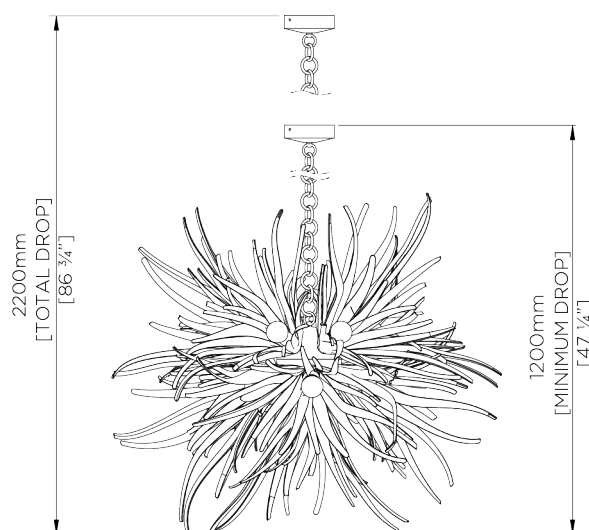

## Urchin Chandelier

MCL61 | Bodu Gold

Shown in Bodu Gold

**WIDTH**  
1000mm | 39 1/2"

**CONSTRUCTED FROM**  
Forged steel with decorative finish

**MAX WATTAGE**  
60W

**MINIMUM DROP**  
1200mm | 47 1/4"

**WEIGHT**  
23.2 kg | 51.04 lbs

**LAMP**  
13 x Gold Tinted LED Filament Type  
G16 \_ Medium Base

**MAXIMUM DROP**  
2200mm | 86 3/4"

**VOLTAGE**  
120V

**DROPS AVAILABLE**  
2200mm / Custom

**FINISHES**  
1 Bodu Gold  
2 Bodu Silver  
3 Flint White

# Urchin Chandelier

MCL61

WIDTH  
1000mm | 39 1/2"

MINIMUM DROP  
1200mm | 47 1/4"

MAXIMUM DROP  
2200mm | 86 3/4"

DROPS AVAILABLE  
2200mm / Custom

Due to its weight (51 ¼ lb/23.2kg) this luminaire must be mounted or supported independantly of an outlet box

Please make sure the canopy mount bracket is firmly attached to a joist or noggin which is capable of supporting the weight of the chandelier

© Porta Romana 2022

Dimensions and weights are provided as a guide. All Porta Romana Products are made by hand and variations can occur in some products. The products you are buying or marketing are exclusive designs belonging to Porta Romana. Please do not submit design sheets featuring our products to other manufacturing companies nor to other parties who might. Any manufacturer found to be reproducing Porta Romana products will be breaching copyright law and will be actively pursued