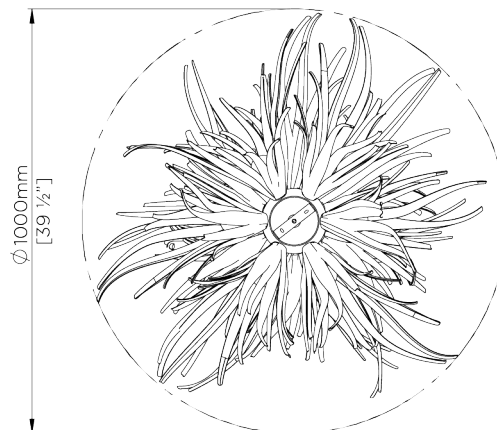

## Urchin Chandelier

MCL61 | Bodu Gold

Shown in Bodu Gold

**WIDTH**  
1000mm | 39 1/2"

**CONSTRUCTED FROM**  
Forged steel with decorative finish

**MAX WATTAGE**  
60W

**MINIMUM DROP**  
1200mm | 47 1/4"

**WEIGHT**  
23.2 kg | 51.04 lbs

# Urchin Chandelier

MCL61

WIDTH  
1000mm | 39 1/2"

MINIMUM DROP  
1200mm | 47 1/4"

MAXIMUM DROP  
2200mm | 86 3/4"

DROPS AVAILABLE  
2200mm / Custom

Due to its weight (51 ¼ lb/23.2kg) this luminaire must be mounted or supported independantly of an outlet box