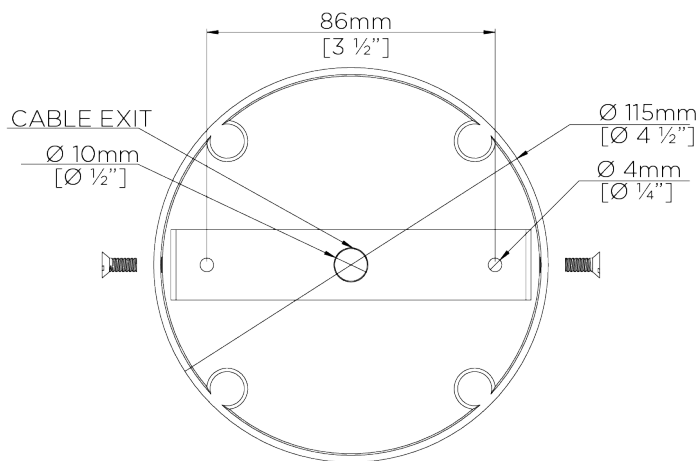

## Tulip Ceiling Light

MCL66 | Plaster White

Shown in Plaster White with Gold

**WIDTH**  
1425mm | 56"

**CONSTRUCTED FROM**  
Forged steel with decorative finish  
and spun brass

**MAX WATTAGE**  
25W

**MINIMUM DROP**  
995mm | 39 1/4"

**WEIGHT**  
4 kg | 8.8 lbs

**LAMP**  
5 x T-4 G-9 Lamp

**DROPS AVAILABLE**  
995mm / 1295mm / 1595mm /  
Custom

**VOLTAGE**  
120V

## MCL66

**WIDTH**  
1425mm | 56"

**MINIMUM DROP**  
995mm | 39 1/4"

**DROPS AVAILABLE**  
995mm / 1295mm / 1595mm / Custom

CEILING ROSE DETAIL

© Porta Romana 2022

Dimensions and weights are provided as a guide. All Porta Romana Products are made by hand and variations can occur in some products. The products you are buying or marketing are exclusive designs belonging to Porta Romana. Please do not submit design sheets featuring our products to other manufacturing companies nor to other parties who might. Any manufacturer found to be reproducing Porta Romana products will be breaching copyright law and will be actively pursued