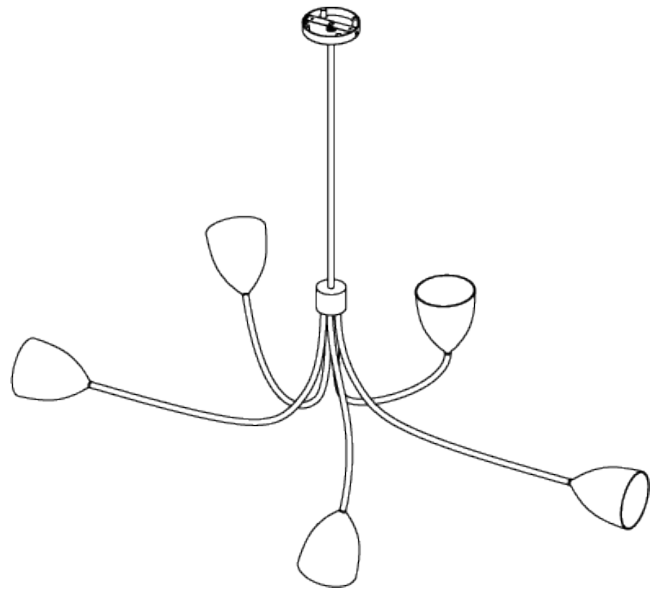

## Tulip Ceiling Light

MCL66 | Plaster White

Shown in Plaster White with Gold

**WIDTH**  
1425mm | 56"

**CONSTRUCTED FROM**  
Forged steel with decorative finish  
and spun brass

**MAX WATTAGE**  
25W

**MINIMUM DROP**  
995mm | 39 1/4"

**WEIGHT**  
4 kg | 8.8 lbs

**LAMP**  
5 x T-4 G-9 Lamp

**DROPS AVAILABLE**  
995mm / 1295mm / 1595mm /  
Custom

**VOLTAGE**  
120V

# Tulip Ceiling Light

## MCL66

**WIDTH**  
1425mm | 56"

**MINIMUM DROP**  
995mm | 39 1/4"

**DROPS AVAILABLE**  
995mm / 1295mm / 1595mm / Custom

CEILING ROSE DETAIL

© Porta Romana 2022

Dimensions and weights are provided as a guide. All Porta Romana Products are made by hand and variations can occur in some products. The products you are buying or marketing are exclusive designs belonging to Porta Romana. Please do not submit design sheets featuring our products to other manufacturing companies nor to other parties who might. Any manufacturer found to be reproducing Porta Romana products will be breaching copyright law and will be actively pursued