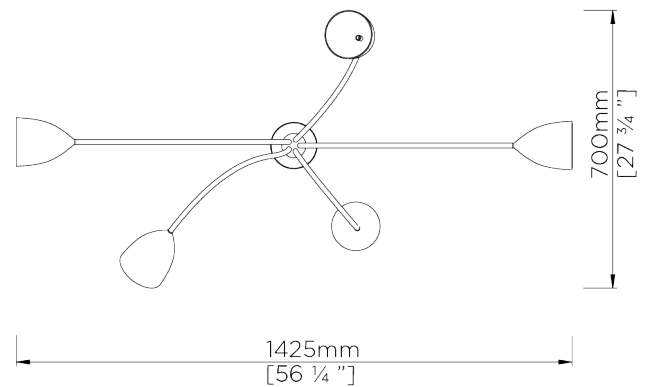

## Tulip Ceiling Light

MCL66 | Plaster White

Shown in Plaster White with Gold

**WIDTH**  
1425mm | 56"

**CONSTRUCTED FROM**  
Forged steel with decorative finish  
and spun brass

**MAX WATTAGE**  
25W

**MINIMUM DROP**  
995mm | 39 1/4"

**WEIGHT**  
4 kg | 8.8 lbs

**LAMP**  
5 x T-4 G-9 Lamp

**DROPS AVAILABLE**  
995mm / 1295mm / 1595mm /  
Custom

**VOLTAGE**  
120V

## MCL66

**WIDTH**  
1425mm | 56"

**MINIMUM DROP**  
995mm | 39 1/4"

**DROPS AVAILABLE**  
995mm / 1295mm / 1595mm / Custom

CEILING ROSE DETAIL

© Porta Romana 2022

Dimensions and weights are provided as a guide. All Porta Romana Products are made by hand and variations can occur in some products. The products you are buying or marketing are exclusive designs belonging to Porta Romana. Please do not submit design sheets featuring our products to other manufacturing companies nor to other parties who might. Any manufacturer found to be reproducing Porta Romana products will be breaching copyright law and will be actively pursued