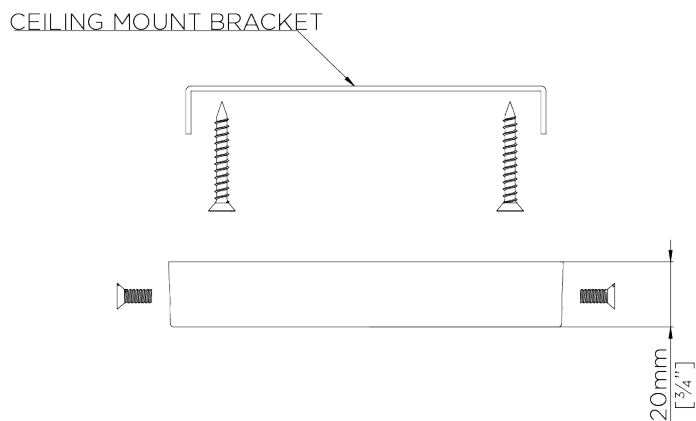

## Tulip Ceiling Light

MCL66 | Plaster White

Shown in Plaster White with Gold

**WIDTH**  
1425mm | 56"

**CONSTRUCTED FROM**  
Forged steel with decorative finish  
and spun brass

**MAX WATTAGE**  
25W

**MINIMUM DROP**  
995mm | 39 1/4"

**WEIGHT**  
4 kg | 8.8 lbs

**LAMP**  
5 x T-4 G-9 Lamp

**DROPS AVAILABLE**  
995mm / 1295mm / 1595mm /  
Custom

**VOLTAGE**  
120V

## MCL66

**WIDTH**  
1425mm | 56"

**MINIMUM DROP**  
995mm | 39 1/4"

**DROPS AVAILABLE**  
995mm / 1295mm / 1595mm / Custom

CEILING ROSE DETAIL

© Porta Romana 2022

Dimensions and weights are provided as a guide. All Porta Romana Products are made by hand and variations can occur in some products. The products you are buying or marketing are exclusive designs belonging to Porta Romana. Please do not submit design sheets featuring our products to other manufacturing companies nor to other parties who might. Any manufacturer found to be reproducing Porta Romana products will be breaching copyright law and will be actively pursued