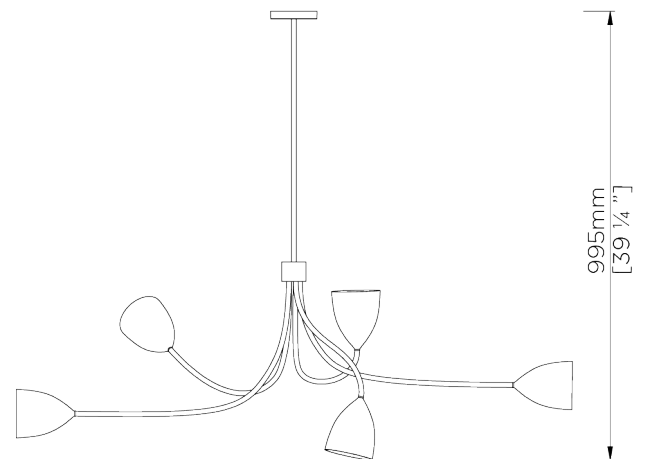

## Tulip Ceiling Light

MCL66 | Plaster White

Shown in Plaster White with Gold

**WIDTH**  
1425mm | 56"

**CONSTRUCTED FROM**  
Forged steel with decorative finish  
and spun brass

**MAX WATTAGE**  
25W

**MINIMUM DROP**  
995mm | 39 1/4"

**WEIGHT**  
4 kg | 8.8 lbs

**LAMP**  
5 x T-4 G-9 Lamp

**DROPS AVAILABLE**  
995mm / 1295mm / 1595mm /  
Custom

**VOLTAGE**  
120V

## MCL66

**WIDTH**  
1425mm | 56"

**MINIMUM DROP**  
995mm | 39 1/4"

**DROPS AVAILABLE**  
995mm / 1295mm / 1595mm / Custom

CEILING ROSE DETAIL

© Porta Romana 2022

Dimensions and weights are provided as a guide. All Porta Romana Products are made by hand and variations can occur in some products. The products you are buying or marketing are exclusive designs belonging to Porta Romana. Please do not submit design sheets featuring our products to other manufacturing companies nor to other parties who might. Any manufacturer found to be reproducing Porta Romana products will be breaching copyright law and will be actively pursued