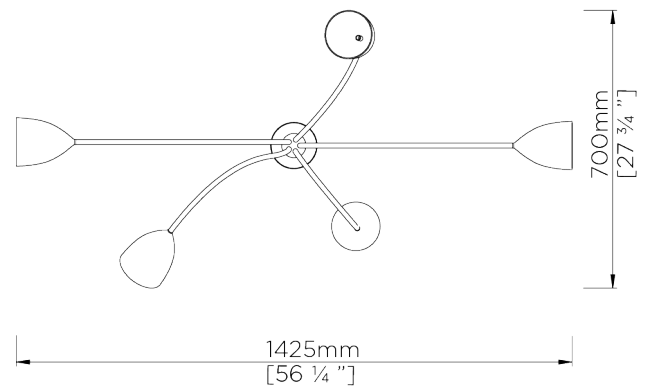

PORTA ROMANA

Tulip Ceiling Light

MCL66 | Pistachio

Shown in Pistachio with Brass

WIDTH
1425mm | 56"

CONSTRUCTED FROM
Forged steel with decorative finish
and spun brass

MAX WATTAGE
25W

MINIMUM DROP
995mm | 39 1/4"

WEIGHT
4 kg | 8.8 lbs

LAMP
5 x T-4 G-9 Lamp

DROPS AVAILABLE
995mm / 1295mm / 1595mm /
Custom

VOLTAGE
120V

FINISHES
1 Black with Gold
2 Pistachio
3 Plaster White

Tulip Ceiling Light

MCL66

WIDTH
1425mm | 56"

MINIMUM DROP
995mm | 39 1/4"

DROPS AVAILABLE
995mm / 1295mm / 1595mm / Custom

CEILING ROSE DETAIL

© Porta Romana 2022

Dimensions and weights are provided as a guide. All Porta Romana Products are made by hand and variations can occur in some products. The products you are buying or marketing are exclusive designs belonging to Porta Romana. Please do not submit design sheets featuring our products to other manufacturing companies nor to other parties who might. Any manufacturer found to be reproducing Porta Romana products will be breaching copyright law and will be actively pursued