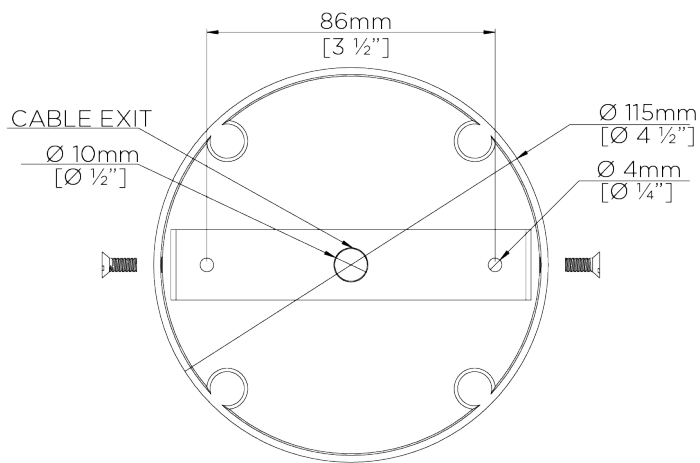

PORTA ROMANA

Tulip Ceiling Light

MCL66 | Pistachio

Shown in Pistachio with Brass

WIDTH
1425mm | 56"

CONSTRUCTED FROM
Forged steel with decorative finish
and spun brass

MAX WATTAGE
25W

MINIMUM DROP
995mm | 39 1/4"

WEIGHT
4 kg | 8.8 lbs

LAMP
5 x T-4 G-9 Lamp

DROPS AVAILABLE
995mm / 1295mm / 1595mm /
Custom

VOLTAGE
120V

FINISHES
1 Black with Gold
2 Pistachio
3 Plaster White

Tulip Ceiling Light

MCL66

WIDTH
1425mm | 56"

MINIMUM DROP
995mm | 39 1/4"

DROPS AVAILABLE
995mm / 1295mm / 1595mm / Custom

CEILING ROSE DETAIL

© Porta Romana 2022

Dimensions and weights are provided as a guide. All Porta Romana Products are made by hand and variations can occur in some products. The products you are buying or marketing are exclusive designs belonging to Porta Romana. Please do not submit design sheets featuring our products to other manufacturing companies nor to other parties who might. Any manufacturer found to be reproducing Porta Romana products will be breaching copyright law and will be actively pursued