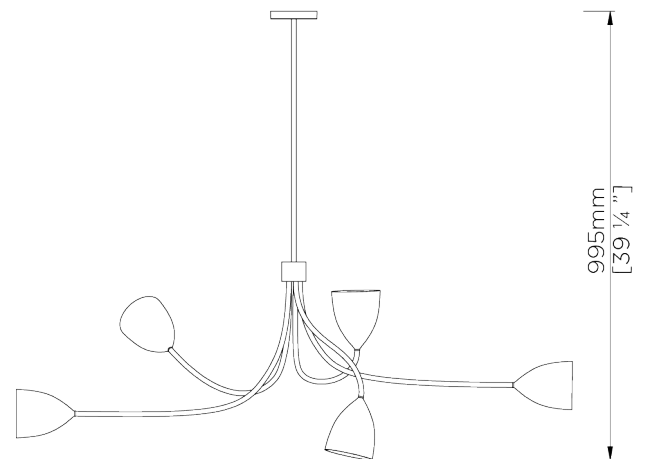

PORTA ROMANA

Tulip Ceiling Light

MCL66 | Pistachio

Shown in Pistachio with Brass

WIDTH
1425mm | 56"

CONSTRUCTED FROM
Forged steel with decorative finish
and spun brass

MAX WATTAGE
25W

MINIMUM DROP
995mm | 39 1/4"

WEIGHT
4 kg | 8.8 lbs

LAMP
5 x T-4 G-9 Lamp

DROPS AVAILABLE
995mm / 1295mm / 1595mm /
Custom

VOLTAGE
120V

FINISHES
1 Black with Gold
2 Pistachio
3 Plaster White

Tulip Ceiling Light

MCL66

WIDTH
1425mm | 56"

MINIMUM DROP
995mm | 39 1/4"

DROPS AVAILABLE
995mm / 1295mm / 1595mm / Custom

CEILING ROSE DETAIL

© Porta Romana 2022

Dimensions and weights are provided as a guide. All Porta Romana Products are made by hand and variations can occur in some products. The products you are buying or marketing are exclusive designs belonging to Porta Romana. Please do not submit design sheets featuring our products to other manufacturing companies nor to other parties who might. Any manufacturer found to be reproducing Porta Romana products will be breaching copyright law and will be actively pursued