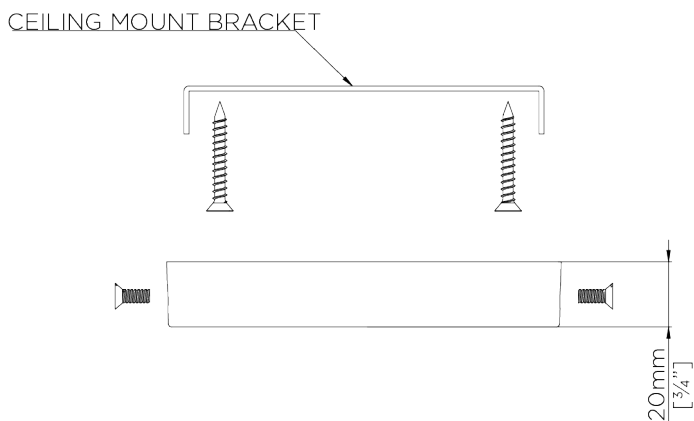

PORTA ROMANA

Tulip Ceiling Light

MCL66 | Pistachio

Shown in Pistachio with Brass

WIDTH
1425mm | 56"

CONSTRUCTED FROM
Forged steel with decorative finish
and spun brass

MAX WATTAGE
25W

MINIMUM DROP
995mm | 39 1/4"

WEIGHT
4 kg | 8.8 lbs

LAMP
5 x T-4 G-9 Lamp

DROPS AVAILABLE
995mm / 1295mm / 1595mm /
Custom

VOLTAGE
120V

FINISHES
1 Black with Gold
2 Pistachio
3 Plaster White

Tulip Ceiling Light

MCL66

WIDTH
1425mm | 56"

MINIMUM DROP
995mm | 39 1/4"

DROPS AVAILABLE
995mm / 1295mm / 1595mm / Custom

CEILING ROSE DETAIL

© Porta Romana 2022

Dimensions and weights are provided as a guide. All Porta Romana Products are made by hand and variations can occur in some products. The products you are buying or marketing are exclusive designs belonging to Porta Romana. Please do not submit design sheets featuring our products to other manufacturing companies nor to other parties who might. Any manufacturer found to be reproducing Porta Romana products will be breaching copyright law and will be actively pursued