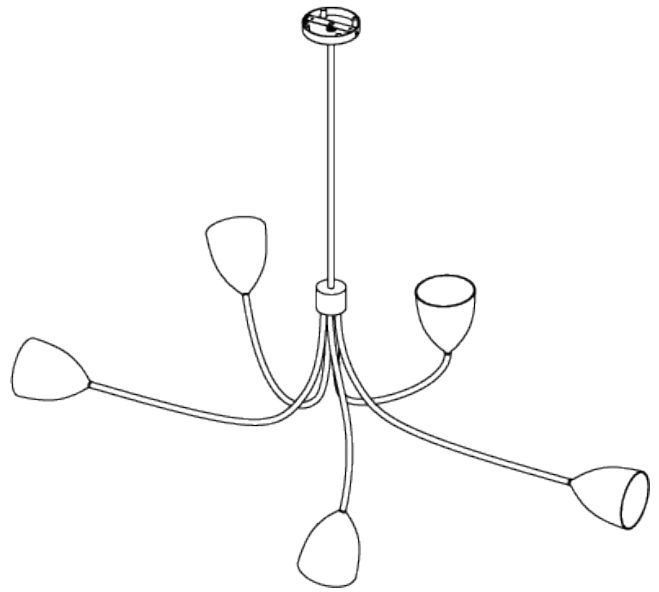

PORTA ROMANA

Tulip Ceiling Light

MCL66 | Pistachio

Shown in Pistachio with Brass

WIDTH
1425mm | 56"

CONSTRUCTED FROM
Forged steel with decorative finish
and spun brass

MAX WATTAGE
25W

MINIMUM DROP
995mm | 39 1/4"

WEIGHT
4 kg | 8.8 lbs

LAMP
5 x T-4 G-9 Lamp

DROPS AVAILABLE
995mm / 1295mm / 1595mm /
Custom

VOLTAGE
120V

FINISHES
1 Black with Gold
2 Pistachio
3 Plaster White

Tulip Ceiling Light

MCL66

WIDTH
1425mm | 56"

MINIMUM DROP
995mm | 39 1/4"

DROPS AVAILABLE
995mm / 1295mm / 1595mm / Custom

CEILING ROSE DETAIL

© Porta Romana 2022

Dimensions and weights are provided as a guide. All Porta Romana Products are made by hand and variations can occur in some products. The products you are buying or marketing are exclusive designs belonging to Porta Romana. Please do not submit design sheets featuring our products to other manufacturing companies nor to other parties who might. Any manufacturer found to be reproducing Porta Romana products will be breaching copyright law and will be actively pursued