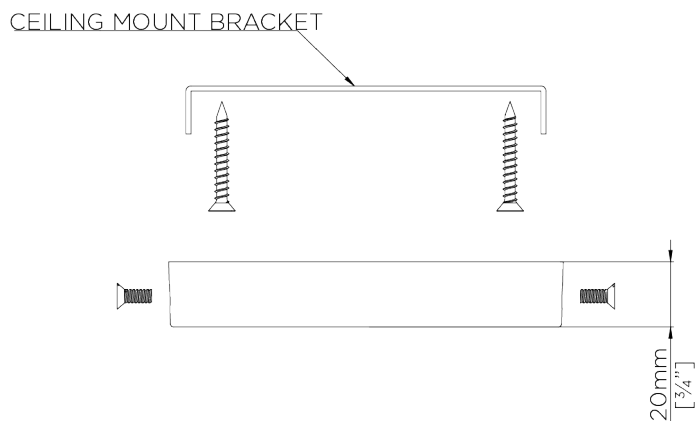

PORTA ROMANA

Tulip Ceiling Light

MCL66 | Black with Gold

Shown in Black with Brass

WIDTH
1425mm | 56"

CONSTRUCTED FROM
Forged steel with decorative finish
and spun brass

MAX WATTAGE
25W

MINIMUM DROP
995mm | 39 1/4"

WEIGHT
4 kg | 8.8 lbs

LAMP
5 x T-4 G-9 Lamp

DROPS AVAILABLE
995mm / 1295mm / 1595mm /
Custom

VOLTAGE
120V

FINISHES

- 1 Black with Gold
- 2 Pistachio
- 3 Plaster White

Tulip Ceiling Light

MCL66

WIDTH
1425mm | 56"

MINIMUM DROP
995mm | 39 1/4"

DROPS AVAILABLE
995mm / 1295mm / 1595mm / Custom

CEILING ROSE DETAIL

© Porta Romana 2022

Dimensions and weights are provided as a guide. All Porta Romana Products are made by hand and variations can occur in some products. The products you are buying or marketing are exclusive designs belonging to Porta Romana. Please do not submit design sheets featuring our products to other manufacturing companies nor to other parties who might. Any manufacturer found to be reproducing Porta Romana products will be breaching copyright law and will be actively pursued