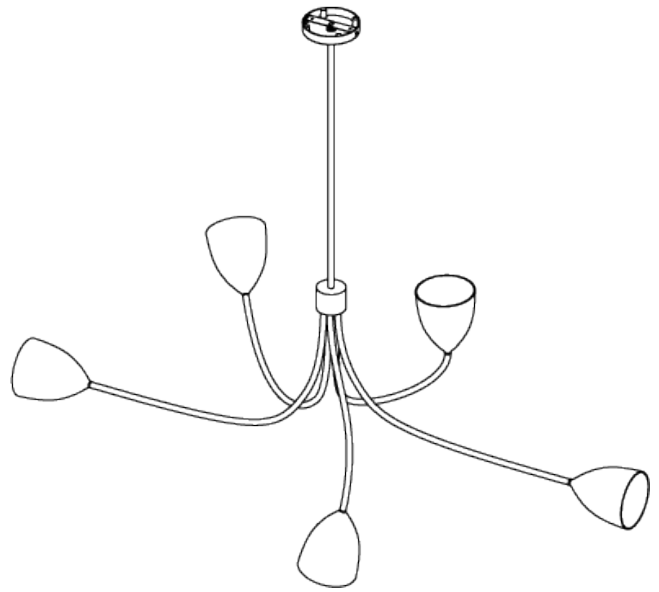

PORTA ROMANA

Tulip Ceiling Light

MCL66 | Black with Gold

Shown in Black with Brass

WIDTH
1425mm | 56"

CONSTRUCTED FROM
Forged steel with decorative finish
and spun brass

MAX WATTAGE
25W

MINIMUM DROP
995mm | 39 1/4"

WEIGHT
4 kg | 8.8 lbs

LAMP
5 x T-4 G-9 Lamp

DROPS AVAILABLE
995mm / 1295mm / 1595mm /
Custom

VOLTAGE
120V

FINISHES

- 1 Black with Gold
- 2 Pistachio
- 3 Plaster White

Tulip Ceiling Light

MCL66

WIDTH
1425mm | 56"

MINIMUM DROP
995mm | 39 1/4"

DROPS AVAILABLE
995mm / 1295mm / 1595mm / Custom

CEILING ROSE DETAIL

© Porta Romana 2022

Dimensions and weights are provided as a guide. All Porta Romana Products are made by hand and variations can occur in some products. The products you are buying or marketing are exclusive designs belonging to Porta Romana. Please do not submit design sheets featuring our products to other manufacturing companies nor to other parties who might. Any manufacturer found to be reproducing Porta Romana products will be breaching copyright law and will be actively pursued