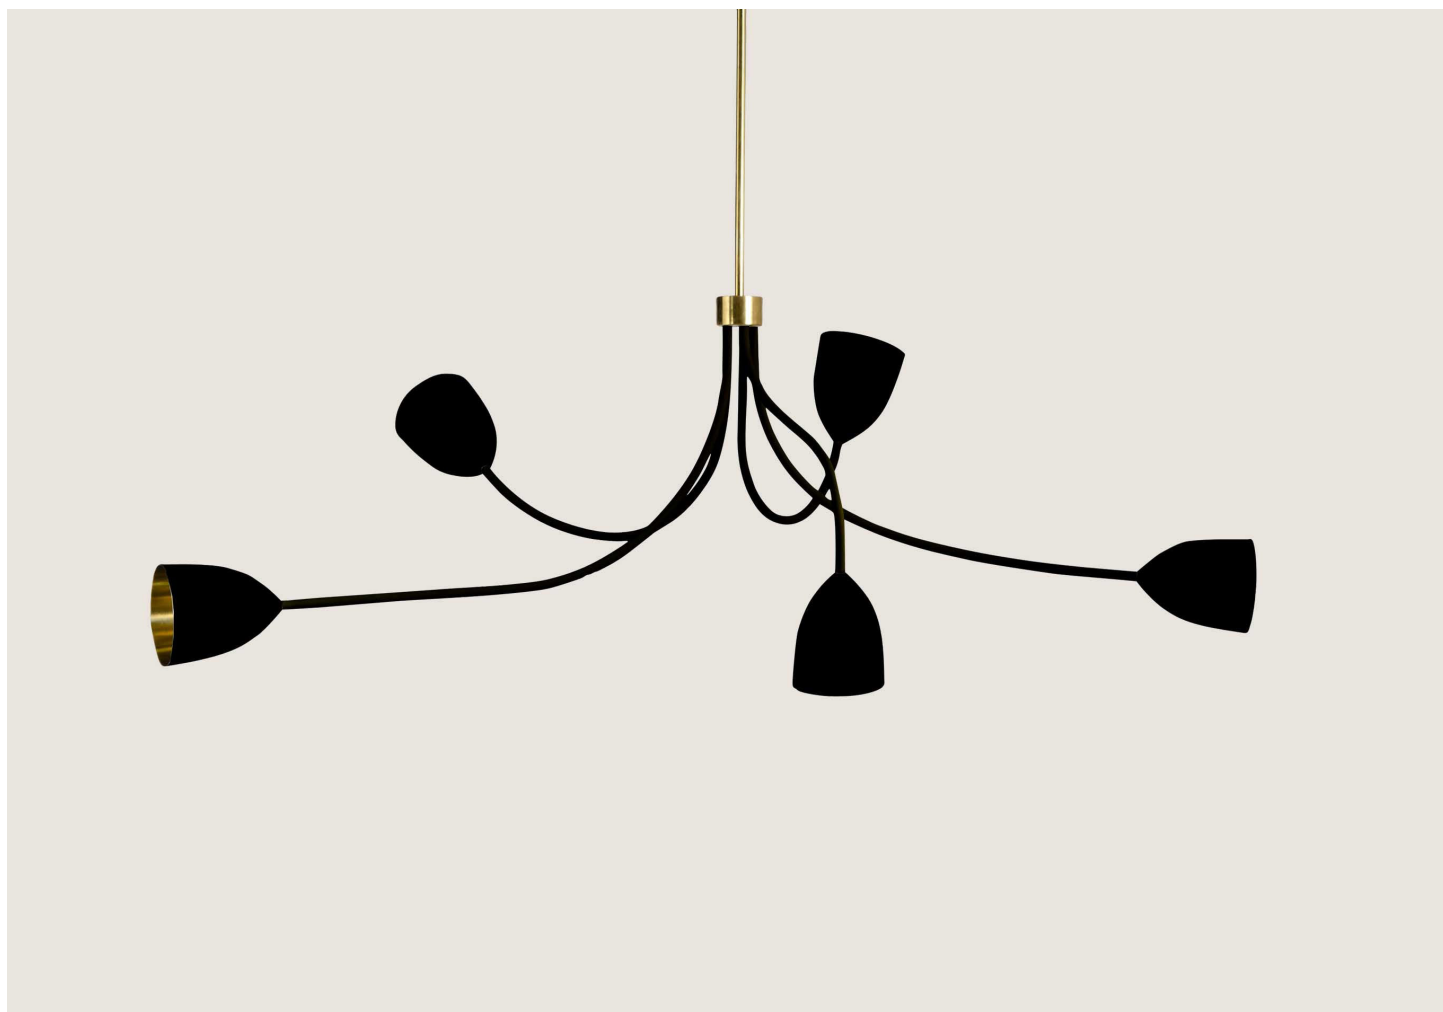

PORTA ROMANA

Tulip Ceiling Light

MCL66 | Black with Gold

Shown in Black with Brass

WIDTH
1425mm | 56"

CONSTRUCTED FROM
Forged steel with decorative finish
and spun brass

MAX WATTAGE
25W

MINIMUM DROP
995mm | 39 1/4"

WEIGHT
4 kg | 8.8 lbs

LAMP
5 x T-4 G-9 Lamp

DROPS AVAILABLE
995mm / 1295mm / 1595mm /
Custom

VOLTAGE
120V

FINISHES

- 1 Black with Gold
- 2 Pistachio
- 3 Plaster White

Tulip Ceiling Light

MCL66

WIDTH
1425mm | 56"

MINIMUM DROP
995mm | 39 1/4"

DROPS AVAILABLE
995mm / 1295mm / 1595mm / Custom

CEILING ROSE DETAIL

© Porta Romana 2022

Dimensions and weights are provided as a guide. All Porta Romana Products are made by hand and variations can occur in some products. The products you are buying or marketing are exclusive designs belonging to Porta Romana. Please do not submit design sheets featuring our products to other manufacturing companies nor to other parties who might. Any manufacturer found to be reproducing Porta Romana products will be breaching copyright law and will be actively pursued