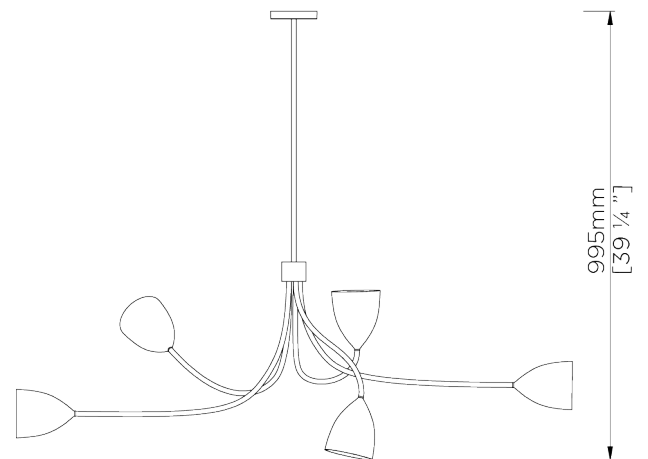

PORTA ROMANA

Tulip Ceiling Light

MCL66 | Black with Gold

Shown in Black with Brass

WIDTH
1425mm | 56"

CONSTRUCTED FROM
Forged steel with decorative finish
and spun brass

MAX WATTAGE
25W

MINIMUM DROP
995mm | 39 1/4"

WEIGHT
4 kg | 8.8 lbs

LAMP
5 x T-4 G-9 Lamp

DROPS AVAILABLE
995mm / 1295mm / 1595mm /
Custom

VOLTAGE
120V

FINISHES

- 1 Black with Gold
- 2 Pistachio
- 3 Plaster White

Tulip Ceiling Light

MCL66

WIDTH
1425mm | 56"

MINIMUM DROP
995mm | 39 1/4"

DROPS AVAILABLE
995mm / 1295mm / 1595mm / Custom

CEILING ROSE DETAIL

© Porta Romana 2022

Dimensions and weights are provided as a guide. All Porta Romana Products are made by hand and variations can occur in some products. The products you are buying or marketing are exclusive designs belonging to Porta Romana. Please do not submit design sheets featuring our products to other manufacturing companies nor to other parties who might. Any manufacturer found to be reproducing Porta Romana products will be breaching copyright law and will be actively pursued