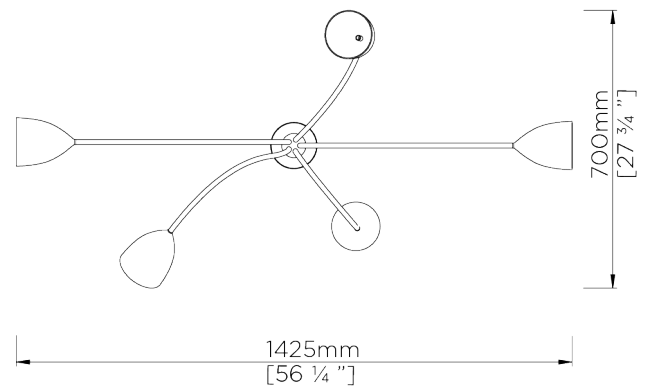

PORTA ROMANA

Tulip Ceiling Light

MCL66 | Black with Gold

Shown in Black with Brass

WIDTH
1425mm | 56"

CONSTRUCTED FROM
Forged steel with decorative finish
and spun brass

MAX WATTAGE
25W

MINIMUM DROP
995mm | 39 1/4"

WEIGHT
4 kg | 8.8 lbs

LAMP
5 x T-4 G-9 Lamp

DROPS AVAILABLE
995mm / 1295mm / 1595mm /
Custom

VOLTAGE
120V

FINISHES

- 1 Black with Gold
- 2 Pistachio
- 3 Plaster White

Tulip Ceiling Light

MCL66

WIDTH
1425mm | 56"

MINIMUM DROP
995mm | 39 1/4"

DROPS AVAILABLE
995mm / 1295mm / 1595mm / Custom

CEILING ROSE DETAIL

© Porta Romana 2022

Dimensions and weights are provided as a guide. All Porta Romana Products are made by hand and variations can occur in some products. The products you are buying or marketing are exclusive designs belonging to Porta Romana. Please do not submit design sheets featuring our products to other manufacturing companies nor to other parties who might. Any manufacturer found to be reproducing Porta Romana products will be breaching copyright law and will be actively pursued