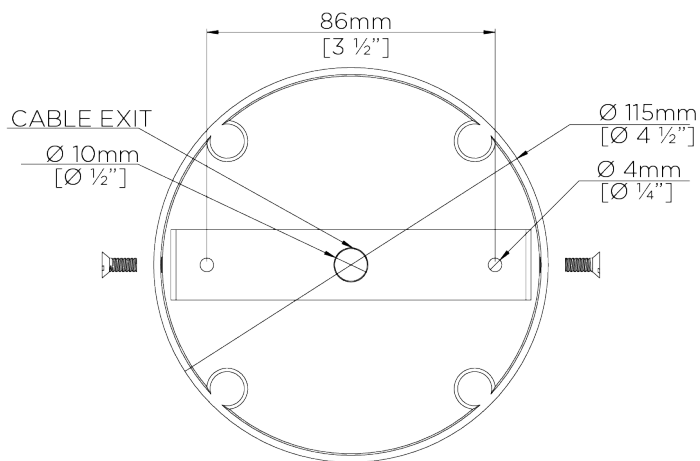

PORTA ROMANA

Tulip Ceiling Light

MCL66 | Black with Gold

Shown in Black with Brass

WIDTH
1425mm | 56"

CONSTRUCTED FROM
Forged steel with decorative finish
and spun brass

MAX WATTAGE
25W

MINIMUM DROP
995mm | 39 1/4"

WEIGHT
4 kg | 8.8 lbs

LAMP
5 x T-4 G-9 Lamp

DROPS AVAILABLE
995mm / 1295mm / 1595mm /
Custom

VOLTAGE
120V

FINISHES

- 1 Black with Gold
- 2 Pistachio
- 3 Plaster White

Tulip Ceiling Light

MCL66

WIDTH
1425mm | 56"

MINIMUM DROP
995mm | 39 1/4"

DROPS AVAILABLE
995mm / 1295mm / 1595mm / Custom

CEILING ROSE DETAIL

© Porta Romana 2022

Dimensions and weights are provided as a guide. All Porta Romana Products are made by hand and variations can occur in some products. The products you are buying or marketing are exclusive designs belonging to Porta Romana. Please do not submit design sheets featuring our products to other manufacturing companies nor to other parties who might. Any manufacturer found to be reproducing Porta Romana products will be breaching copyright law and will be actively pursued