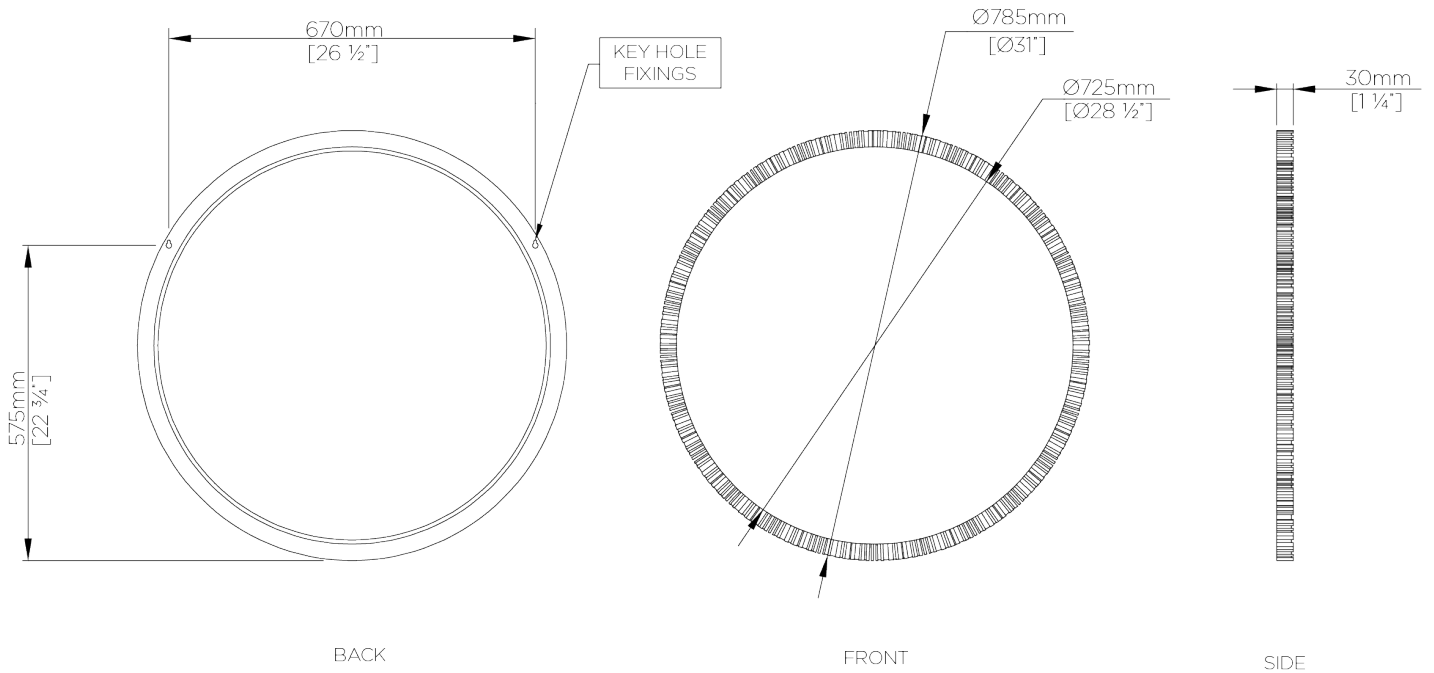

PORTA ROMANA

Trevose Mirror

WM21 | Burnt Silver

Shown in Burnt Silver

DEPTH
30mm | 1 1/4"

CONSTRUCTED FROM
Cast composite with decorative
finish

DIAMETER
785mm | 31"

WEIGHT
7.4 kg | 16.28 lbs

FINISHES
1 Burnt Silver
2 French Brass

Trevoze Mirror

WM21

DEPTH
30mm | 1 1/4"

DIAMETER
785mm | 31"

© Porta Romana 2022

Dimensions and weights are provided as a guide. All Porta Romana Products are made by hand and variations can occur in some products. The products you are buying or marketing are exclusive designs belonging to Porta Romana. Please do not submit design sheets featuring our products to other manufacturing companies nor to other parties who might. Any manufacturer found to be reproducing Porta Romana products will be breaching copyright law and will be actively pursued