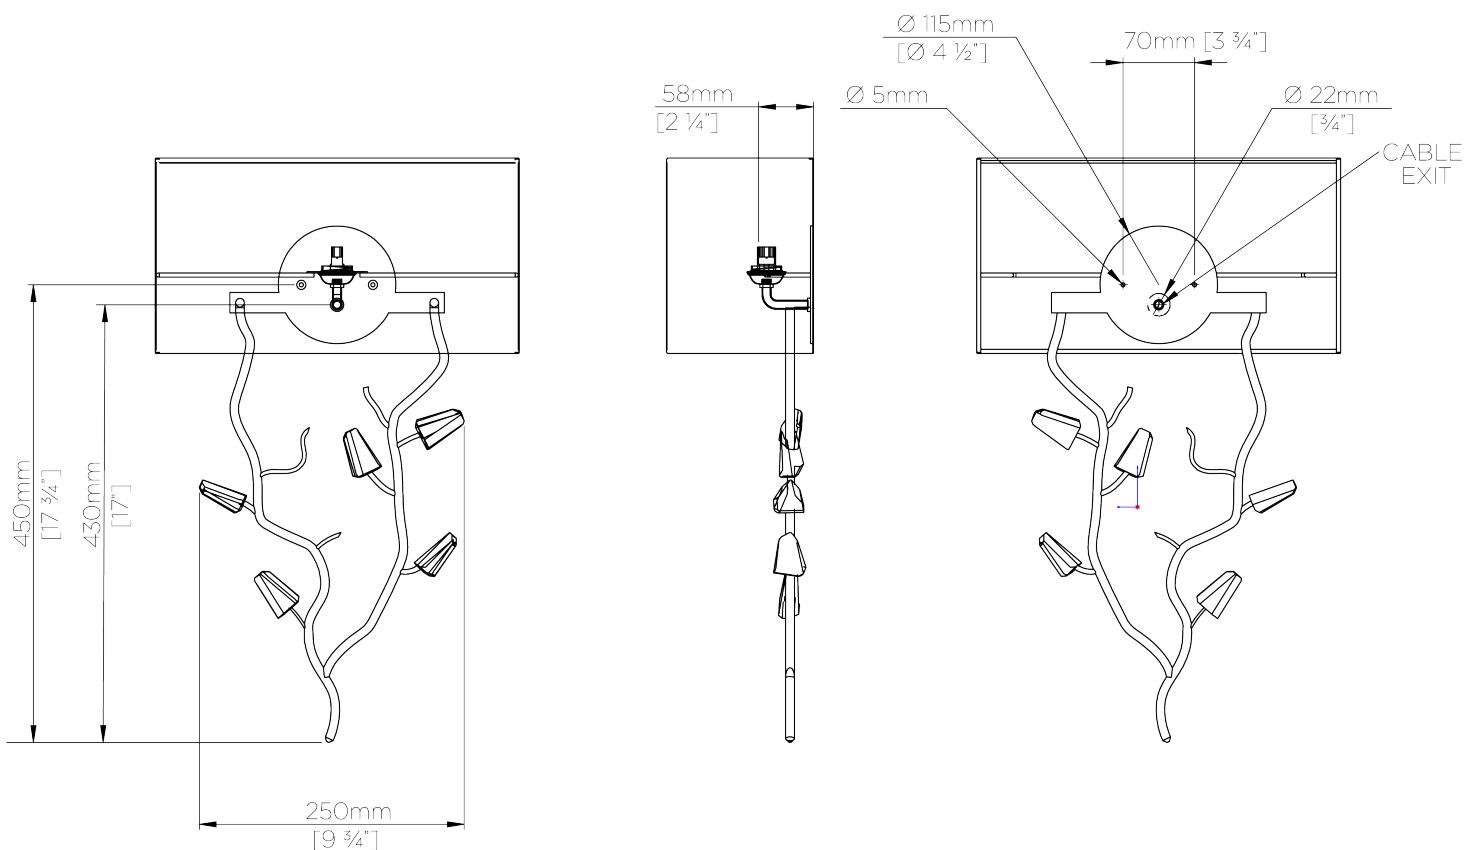

## Trailing Blossom Wall Light

TWL68 | White Gold

Decayed Gold shown with 14" Semi Cylinder in Putty Silk

**HEIGHT**  
510mm | 20 1/4"

**HEIGHT WITH SHADE**  
570mm | 22 1/2"

**WIDTH**  
250mm | 10"

**WIDTH WITH SHADE**  
356mm | 14 1/4"

**CONSTRUCTED FROM**  
Forged steel with decorative finish  
and glass

**WEIGHT**  
0.9 kg | 1.98 lbs

**PROJECTION**  
155mm | 6 1/4"

**RECOMMENDED SHADE**  
14" Semi Cylinder

**MAX WATTAGE**  
25W

**LAMP**  
1 x T-4 G-9 Lamp

# Trailing Blossom Wall Light

TWL68

HEIGHT  
510mm | 20 1/4"

HEIGHT WITH SHADE  
570mm | 22 1/2"

WIDTH  
250mm | 10"

WIDTH WITH SHADE  
356mm | 14 1/4"

© Porta Romana 2022

Dimensions and weights are provided as a guide. All Porta Romana Products are made by hand and variations can occur in some products. The products you are buying or marketing are exclusive designs belonging to Porta Romana. Please do not submit design sheets featuring our products to other manufacturing companies nor to other parties who might. Any manufacturer found to be reproducing Porta Romana products will be breaching copyright law and will be actively pursued