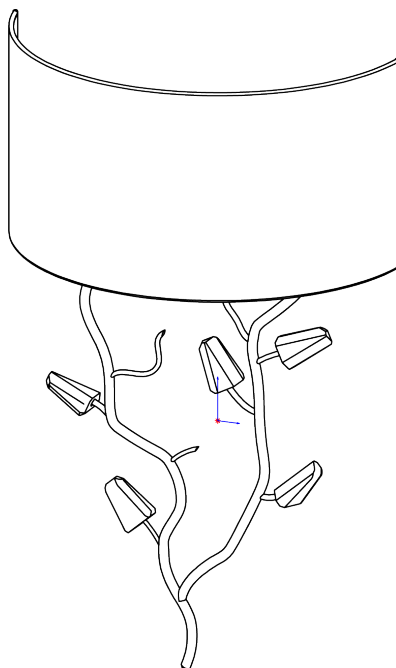

## Trailing Blossom Wall Light

TWL68 | White Gold

Decayed Gold shown with 14" Semi Cylinder in Putty Silk

**HEIGHT**  
510mm | 20 1/4"

**HEIGHT WITH SHADE**  
570mm | 22 1/2"

**WIDTH**  
250mm | 10"

**WIDTH WITH SHADE**  
356mm | 14 1/4"

**CONSTRUCTED FROM**  
Forged steel with decorative finish  
and glass

**WEIGHT**  
0.9 kg | 1.98 lbs

**PROJECTION**  
155mm | 6 1/4"

**RECOMMENDED SHADE**  
14" Semi Cylinder

**MAX WATTAGE**  
25W

**LAMP**  
1 x T-4 G-9 Lamp

# Trailing Blossom Wall Light

TWL68

HEIGHT  
510mm | 20 1/4"

HEIGHT WITH SHADE  
570mm | 22 1/2"

WIDTH  
250mm | 10"

WIDTH WITH SHADE  
356mm | 14 1/4"

© Porta Romana 2022

Dimensions and weights are provided as a guide. All Porta Romana Products are made by hand and variations can occur in some products. The products you are buying or marketing are exclusive designs belonging to Porta Romana. Please do not submit design sheets featuring our products to other manufacturing companies nor to other parties who might. Any manufacturer found to be reproducing Porta Romana products will be breaching copyright law and will be actively pursued