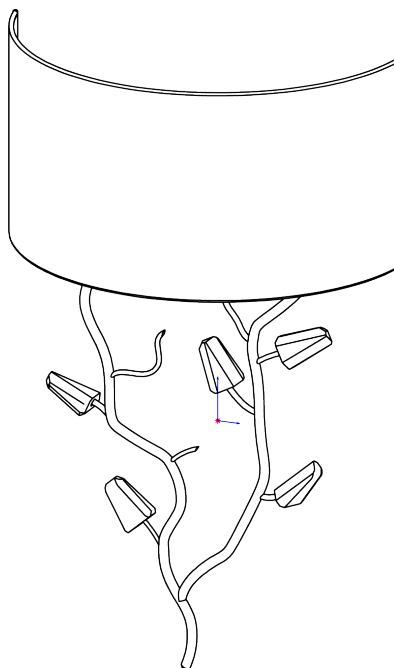

PORTA ROMANA

Trailing Blossom Wall Light

TWL68 | Decayed Silver

Decayed Silver shown with 14" Semi Cylinder in Putty Silk

HEIGHT
510mm | 20 1/4"

HEIGHT WITH SHADE
570mm | 22 1/2"

WIDTH
250mm | 10"

WIDTH WITH SHADE
356mm | 14 1/4"

CONSTRUCTED FROM
Forged steel with decorative finish
and glass

WEIGHT
0.9 kg | 1.98 lbs

PROJECTION
155mm | 6 1/4"

RECOMMENDED SHADE
14" Semi Cylinder

MAX WATTAGE
25W

LAMP
1 x T-4 G-9 Lamp

VOLTAGE
120V

FINISHES
1 Decayed Silver
2 White Gold

Trailing Blossom Wall Light

TWL68

HEIGHT
510mm | 20 1/4"

HEIGHT WITH SHADE
570mm | 22 1/2"

WIDTH
250mm | 10"

WIDTH WITH SHADE
356mm | 14 1/4"

© Porta Romana 2022

Dimensions and weights are provided as a guide. All Porta Romana Products are made by hand and variations can occur in some products. The products you are buying or marketing are exclusive designs belonging to Porta Romana. Please do not submit design sheets featuring our products to other manufacturing companies nor to other parties who might. Any manufacturer found to be reproducing Porta Romana products will be breaching copyright law and will be actively pursued