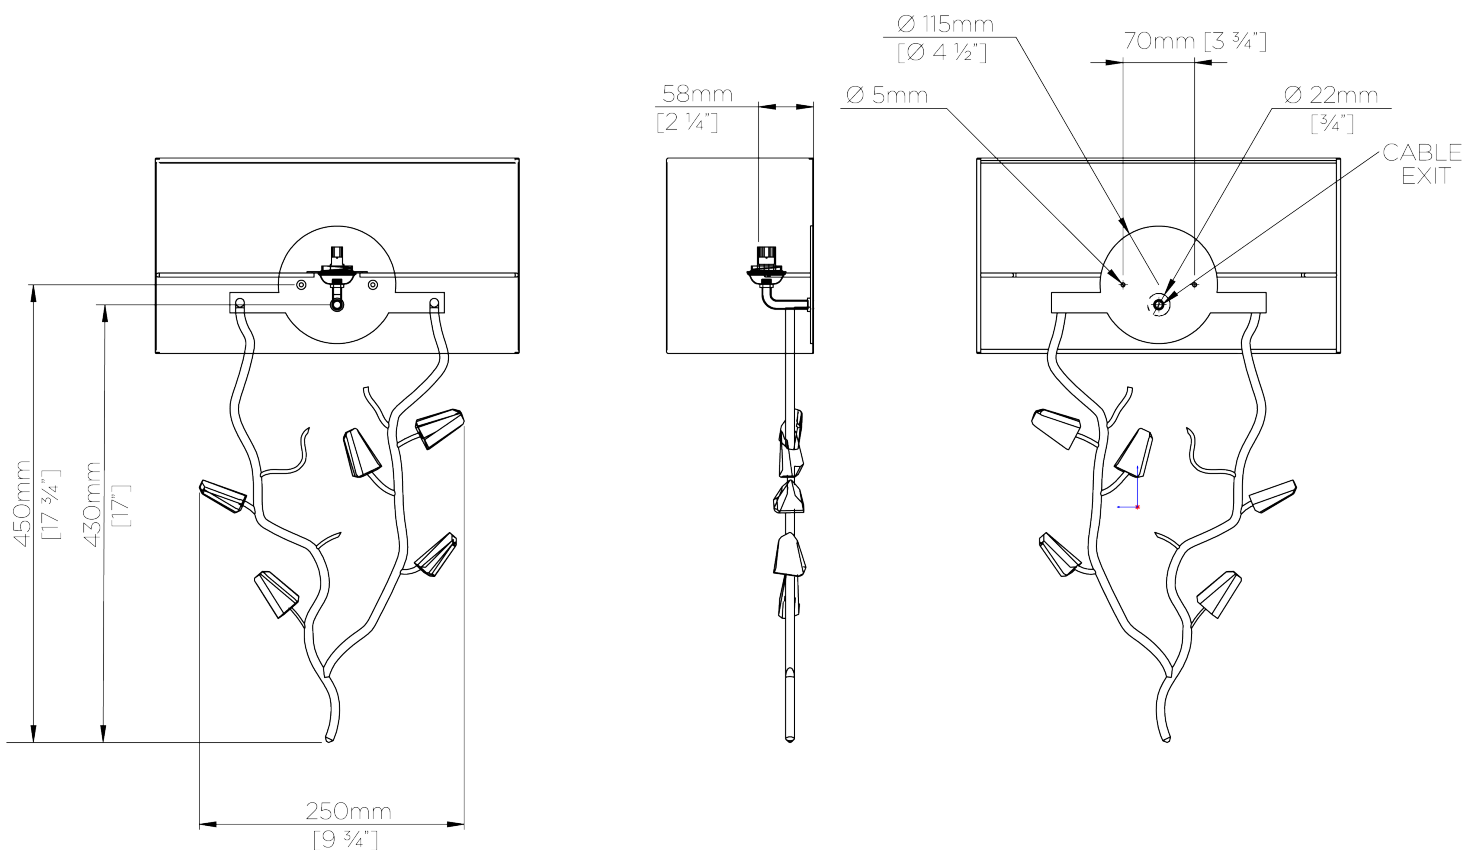

PORTA ROMANA

Trailing Blossom Wall Light

TWL68 | Decayed Silver

Decayed Silver shown with 14" Semi Cylinder in Putty Silk

HEIGHT
510mm | 20 1/4"

HEIGHT WITH SHADE
570mm | 22 1/2"

WIDTH
250mm | 10"

WIDTH WITH SHADE
356mm | 14 1/4"

CONSTRUCTED FROM
Forged steel with decorative finish
and glass

WEIGHT
0.9 kg | 1.98 lbs

PROJECTION
155mm | 6 1/4"

RECOMMENDED SHADE
14" Semi Cylinder

MAX WATTAGE
25W

LAMP
1 x T-4 G-9 Lamp

VOLTAGE
120V

FINISHES
1 Decayed Silver
2 White Gold

Trailing Blossom Wall Light

TWL68

HEIGHT
510mm | 20 1/4"

HEIGHT WITH SHADE
570mm | 22 1/2"

WIDTH
250mm | 10"

WIDTH WITH SHADE
356mm | 14 1/4"

© Porta Romana 2022

Dimensions and weights are provided as a guide. All Porta Romana Products are made by hand and variations can occur in some products. The products you are buying or marketing are exclusive designs belonging to Porta Romana. Please do not submit design sheets featuring our products to other manufacturing companies nor to other parties who might. Any manufacturer found to be reproducing Porta Romana products will be breaching copyright law and will be actively pursued