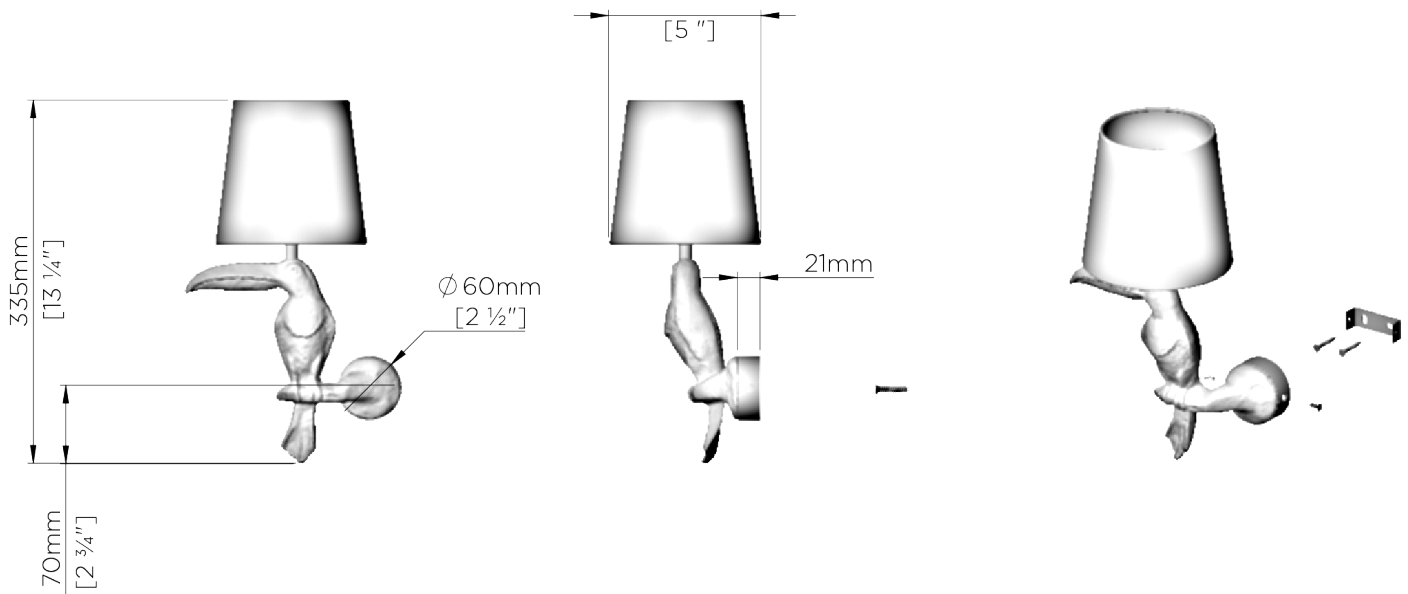

PORTA ROMANA

Toucan Wall Light

TWL130 | Bright Gold

Bright Gold shown with 5" Toucan Fez in Natural Linen

HEIGHT
260mm | 10 1/4"

HEIGHT WITH SHADE
335mm | 13 1/4"

WIDTH
195mm | 7 3/4"

WIDTH WITH SHADE
195mm | 7 3/4"

CONSTRUCTED FROM
Cast composite and brass with decorative finish

WEIGHT
1 kg | 2.2 lbs

PROJECTION
140mm | 5 3/4"

RECOMMENDED SHADE
5" Toucan Fez

MAX WATTAGE
25W

LAMP
1 x Torpedo Type B10 Candelabra Base

VOLTAGE
120V

FINISHES
1 Bright Gold
2 French Brass

Toucan Wall Light

TWL130

HEIGHT
260mm | 10 1/4"

HEIGHT WITH SHADE
335mm | 13 1/4"

WIDTH
195mm | 7 3/4"

WIDTH WITH SHADE
195mm | 7 3/4"

© Porta Romana 2022