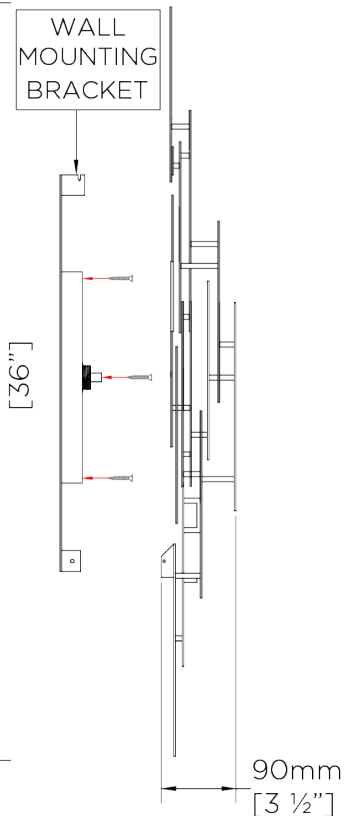

PORTA ROMANA

Steel Plates Wall Light

TWL53 | Mayan Silver

Shown in Mayan Silver

HEIGHT
910mm | 36"

CONSTRUCTED FROM
Steel with decorative finish

MAX WATTAGE
25W

WIDTH
400mm | 15 3/4"

WEIGHT
7 kg | 15.4 lbs

LAMP
3 x T-4 G-9 Lamp

PROJECTION
90mm | 3 3/4"

VOLTAGE
120V

FINISHES
1 Mayan Gold
2 Mayan Silver

Steel Plates Wall Light

TWL53

HEIGHT
910mm | 36"

WIDTH
400mm | 15 3/4"

BACK

FRONT

SIDE

© Porta Romana 2022

Dimensions and weights are provided as a guide. All Porta Romana Products are made by hand and variations can occur in some products. The products you are buying or marketing are exclusive designs belonging to Porta Romana. Please do not submit design sheets featuring our products to other manufacturing companies nor to other parties who might. Any manufacturer found to be reproducing Porta Romana products will be breaching copyright law and will be actively pursued