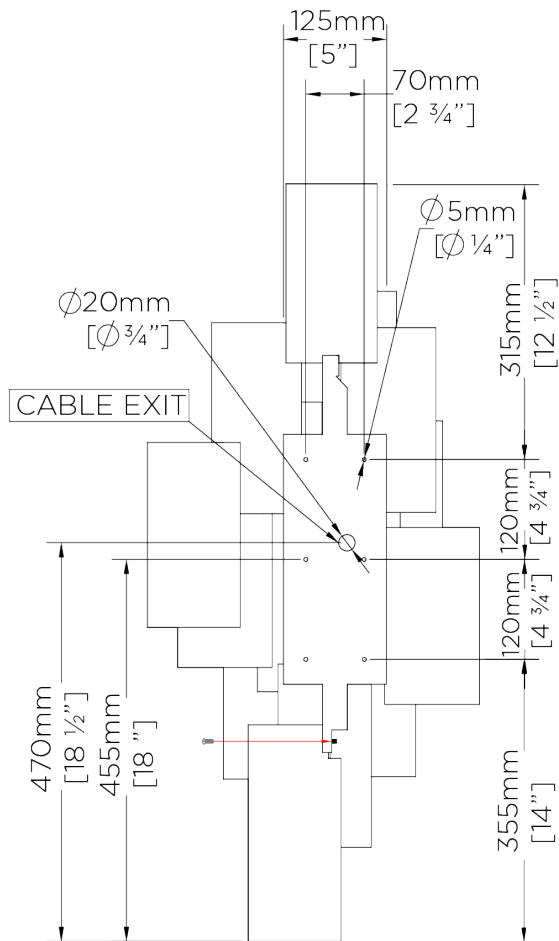

PORTA ROMANA

Steel Plates Wall Light

TWL53 | Mayan Silver

Shown in Mayan Silver

HEIGHT
910mm | 36"

CONSTRUCTED FROM
Steel with decorative finish

MAX WATTAGE
25W

WIDTH
400mm | 15 3/4"

WEIGHT
7 kg | 15.4 lbs

LAMP
3 x T-4 G-9 Lamp

PROJECTION
90mm | 3 3/4"

VOLTAGE
120V

FINISHES
1 Mayan Gold
2 Mayan Silver

Steel Plates Wall Light

TWL53

HEIGHT
910mm | 36"

WIDTH
400mm | 15 3/4"

BACK

FRONT

SIDE

© Porta Romana 2022

Dimensions and weights are provided as a guide. All Porta Romana Products are made by hand and variations can occur in some products. The products you are buying or marketing are exclusive designs belonging to Porta Romana. Please do not submit design sheets featuring our products to other manufacturing companies nor to other parties who might. Any manufacturer found to be reproducing Porta Romana products will be breaching copyright law and will be actively pursued