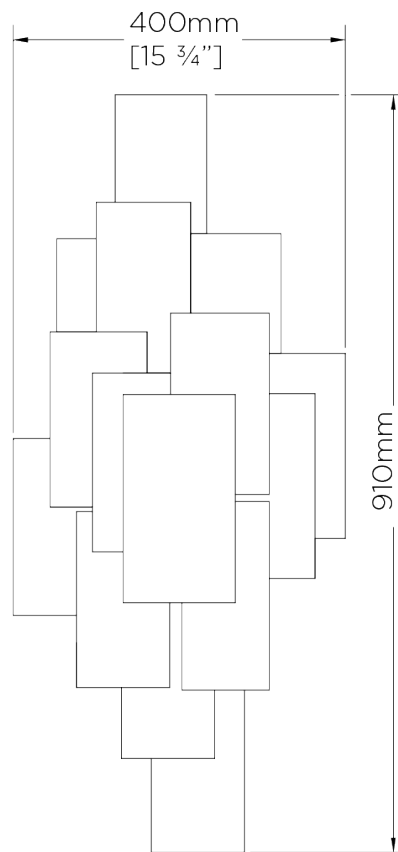

PORTA ROMANA

Steel Plates Wall Light

TWL53 | Mayan Silver

Shown in Mayan Silver

HEIGHT
910mm | 36"

CONSTRUCTED FROM
Steel with decorative finish

MAX WATTAGE
25W

WIDTH
400mm | 15 3/4"

WEIGHT
7 kg | 15.4 lbs

LAMP
3 x T-4 G-9 Lamp

PROJECTION
90mm | 3 3/4"

VOLTAGE
120V

FINISHES
1 Mayan Gold
2 Mayan Silver

Steel Plates Wall Light

TWL53

HEIGHT
910mm | 36"

WIDTH
400mm | 15 3/4"

BACK

FRONT

SIDE

© Porta Romana 2022

Dimensions and weights are provided as a guide. All Porta Romana Products are made by hand and variations can occur in some products. The products you are buying or marketing are exclusive designs belonging to Porta Romana. Please do not submit design sheets featuring our products to other manufacturing companies nor to other parties who might. Any manufacturer found to be reproducing Porta Romana products will be breaching copyright law and will be actively pursued