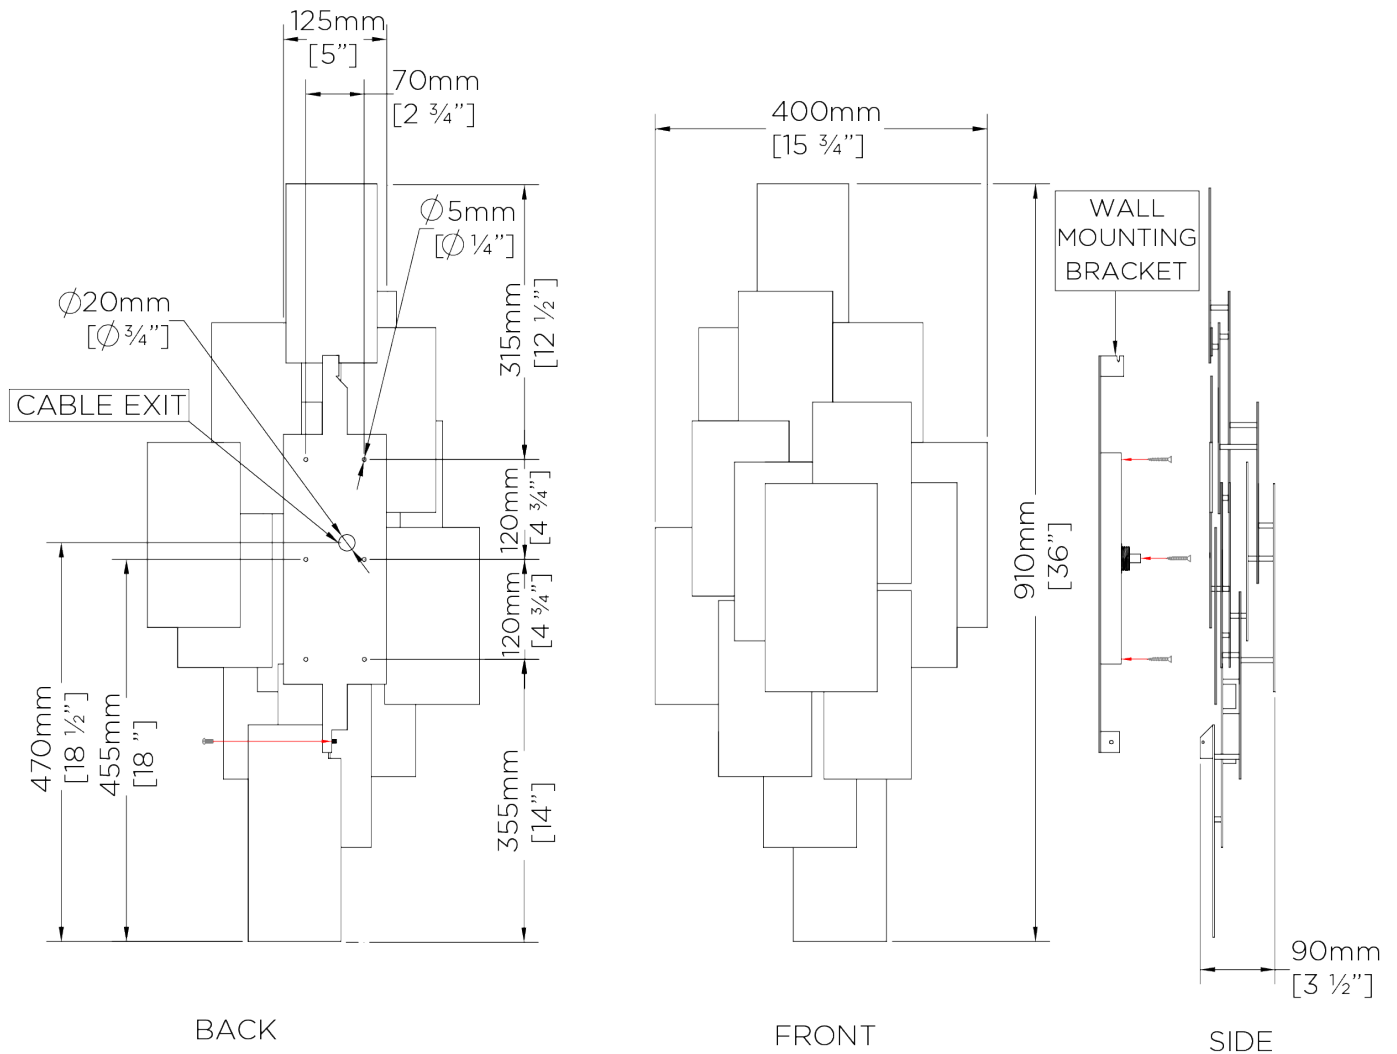

## Steel Plates Wall Light

TWL53 | Mayan Gold

Shown in Mayan Gold

HEIGHT  
910mm | 36"

CONSTRUCTED FROM  
Steel with decorative finish

MAX WATTAGE  
25W

WIDTH  
400mm | 15 3/4"

WEIGHT  
7 kg | 15.4 lbs

LAMP  
3 x T-4 G-9 Lamp

PROJECTION  
90mm | 3 3/4"

VOLTAGE  
120V

FINISHES  
1 Mayan Gold  
2 Mayan Silver

# Steel Plates Wall Light

TWL53

HEIGHT  
910mm | 36"

WIDTH  
400mm | 15 3/4"

© Porta Romana 2022

Dimensions and weights are provided as a guide. All Porta Romana Products are made by hand and variations can occur in some products. The products you are buying or marketing are exclusive designs belonging to Porta Romana. Please do not submit design sheets featuring our products to other manufacturing companies nor to other parties who might. Any manufacturer found to be reproducing Porta Romana products will be breaching copyright law and will be actively pursued