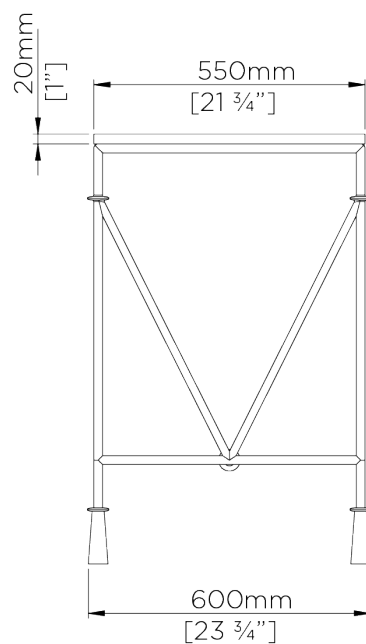

PORTA ROMANA

Stanley Console Table

CCT58 | Old Rust

Shown in Old Rust with Calacatta Primavera

HEIGHT
870mm | 34 1/2"

WIDTH
1650mm | 65"

DEPTH
550mm | 21 3/4"

CONSTRUCTED FROM
Forged steel with decorative finish
and marble top

FINISHES
1 Old Rust

Stanley Console Table

CCT58

HEIGHT
870mm | 34 1/2"

WIDTH
1650mm | 65"

DEPTH
550mm | 21 3/4"

© Porta Romana 2022

Dimensions and weights are provided as a guide. All Porta Romana Products are made by hand and variations can occur in some products. The products you are buying or marketing are exclusive designs belonging to Porta Romana. Please do not submit design sheets featuring our products to other manufacturing companies nor to other parties who might. Any manufacturer found to be reproducing Porta Romana products will be breaching copyright law and will be actively pursued