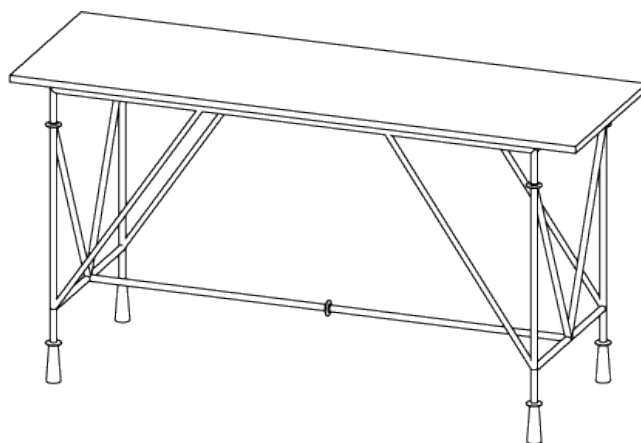

PORTA ROMANA

Stanley Console Table

CCT58 | Old Rust

Shown in Old Rust with Calacatta Primavera

HEIGHT
870mm | 34 1/2"

WIDTH
1650mm | 65"

DEPTH
550mm | 21 3/4"

CONSTRUCTED FROM
Forged steel with decorative finish
and marble top

FINISHES
1 Old Rust

Stanley Console Table

CCT58

HEIGHT
870mm | 34 1/2"

WIDTH
1650mm | 65"

DEPTH
550mm | 21 3/4"

© Porta Romana 2022

Dimensions and weights are provided as a guide. All Porta Romana Products are made by hand and variations can occur in some products. The products you are buying or marketing are exclusive designs belonging to Porta Romana. Please do not submit design sheets featuring our products to other manufacturing companies nor to other parties who might. Any manufacturer found to be reproducing Porta Romana products will be breaching copyright law and will be actively pursued