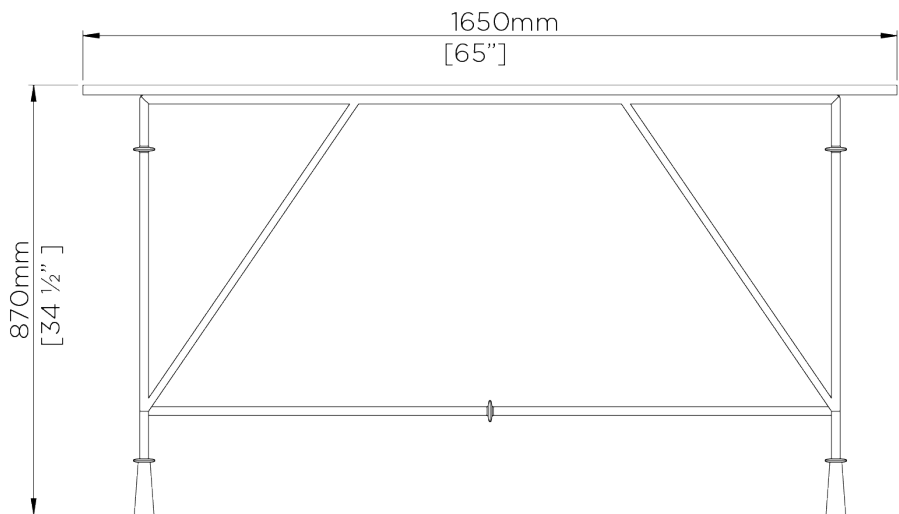

PORTA ROMANA

Stanley Console Table

CCT58 | Old Rust

Shown in Old Rust with Calacatta Primavera

HEIGHT
870mm | 34 1/2"

WIDTH
1650mm | 65"

DEPTH
550mm | 21 3/4"

CONSTRUCTED FROM
Forged steel with decorative finish
and marble top

FINISHES
1 Old Rust

Stanley Console Table

CCT58

HEIGHT
870mm | 34 1/2"

WIDTH
1650mm | 65"

DEPTH
550mm | 21 3/4"

© Porta Romana 2022

Dimensions and weights are provided as a guide. All Porta Romana Products are made by hand and variations can occur in some products. The products you are buying or marketing are exclusive designs belonging to Porta Romana. Please do not submit design sheets featuring our products to other manufacturing companies nor to other parties who might. Any manufacturer found to be reproducing Porta Romana products will be breaching copyright law and will be actively pursued