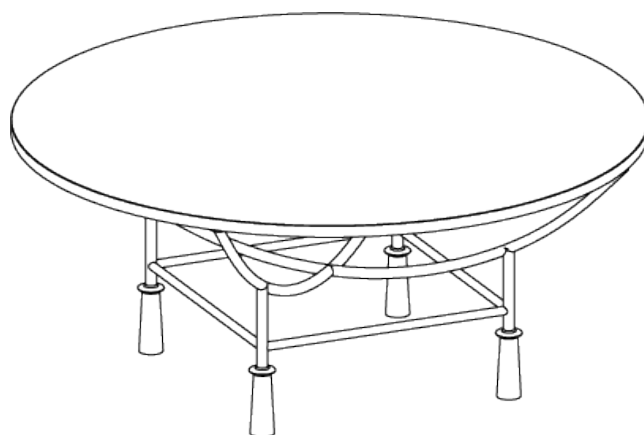

## Stanley Coffee Table

CFT16 | Verdigris

Shown in Verdigris with Calacatta Primavera

**HEIGHT**  
455mm | 18"

**DIAMETER**  
1050mm | 41 1/2"

**CONSTRUCTED FROM**  
Forged steel with decorative finish  
and marble or tough glass top

# Stanley Coffee Table

CFT16

HEIGHT  
445mm | 18"

DIAMETER  
1050mm | 41 1/2"

© Porta Romana 2022

Dimensions and weights are provided as a guide. All Porta Romana Products are made by hand and variations can occur in some products. The products you are buying or marketing are exclusive designs belonging to Porta Romana. Please do not submit design sheets featuring our products to other manufacturing companies nor to other parties who might. Any manufacturer found to be reproducing Porta Romana products will be breaching copyright law and will be actively pursued