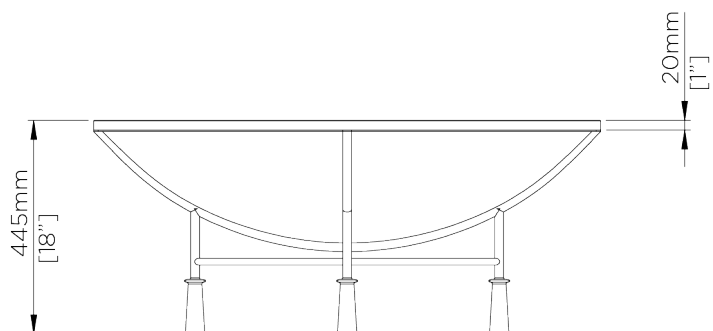

## Stanley Coffee Table

CFT16 | Verdigris

Shown in Verdigris with Calacatta Primavera

**HEIGHT**  
455mm | 18"

**DIAMETER**  
1050mm | 41 1/2"

**CONSTRUCTED FROM**  
Forged steel with decorative finish  
and marble or tough glass top

# Stanley Coffee Table

CFT16

HEIGHT  
445mm | 18"

DIAMETER  
1050mm | 41 1/2"

© Porta Romana 2022

Dimensions and weights are provided as a guide. All Porta Romana Products are made by hand and variations can occur in some products. The products you are buying or marketing are exclusive designs belonging to Porta Romana. Please do not submit design sheets featuring our products to other manufacturing companies nor to other parties who might. Any manufacturer found to be reproducing Porta Romana products will be breaching copyright law and will be actively pursued