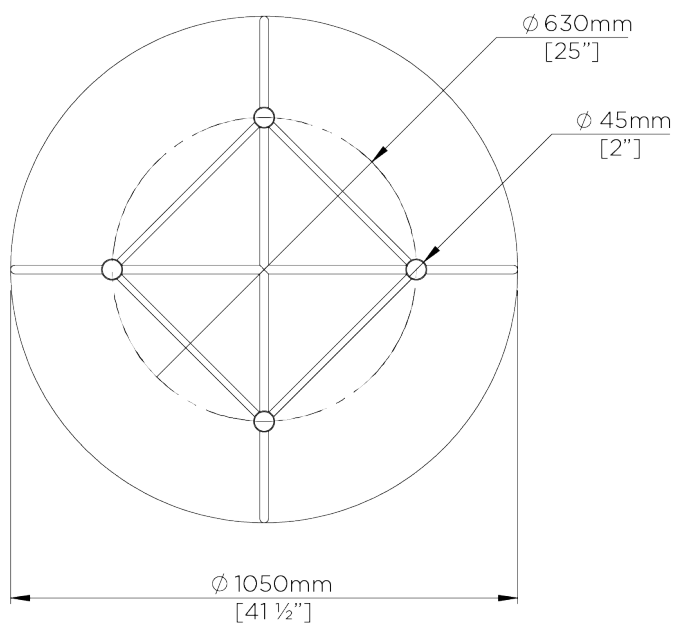

## Stanley Coffee Table

CFT16 | Verdigris

Shown in Verdigris with Calacatta Primavera

**HEIGHT**  
455mm | 18"

**DIAMETER**  
1050mm | 41 1/2"

**CONSTRUCTED FROM**  
Forged steel with decorative finish  
and marble or tough glass top

# Stanley Coffee Table

CFT16

HEIGHT  
445mm | 18"

DIAMETER  
1050mm | 41 1/2"

© Porta Romana 2022

Dimensions and weights are provided as a guide. All Porta Romana Products are made by hand and variations can occur in some products. The products you are buying or marketing are exclusive designs belonging to Porta Romana. Please do not submit design sheets featuring our products to other manufacturing companies nor to other parties who might. Any manufacturer found to be reproducing Porta Romana products will be breaching copyright law and will be actively pursued