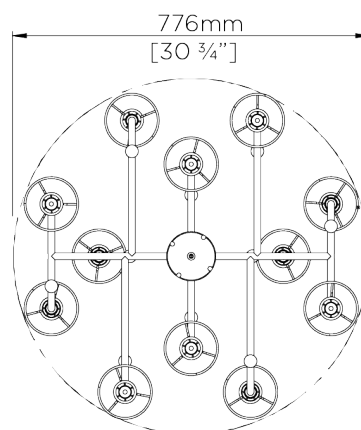

## Stairwell Quantum Chandelier

MCL60T | New Gold

New Gold shown with 5" Top Hat in Natural Linen

WIDTH  
776mm | 30 3/4"

CONSTRUCTED FROM  
Steel with decorative finish and glass  
spheres

RECOMMENDED SHADE  
5" Top Hat

MINIMUM DROP  
1225mm | 48 1/4"

MAX WATTAGE  
25W

MAXIMUM DROP  
2210mm | 87 1/4"

LAMP  
10 x Torpedo Type B10 Candelabra  
Base

DROPS AVAILABLE  
2210mm / Custom

VOLTAGE  
120V

FINISHES  
1 New Gold

# Stairwell Quantum Chandelier

## MCL60T

**WIDTH**  
776mm | 30 3/4"

**MINIMUM DROP**  
1225mm | 48 1/4"

**MAXIMUM DROP**  
2210mm | 87 1/4"

**DROPS AVAILABLE**  
2210mm / Custom

CEILING ROSE DETAIL

© Porta Romana 2022

Dimensions and weights are provided as a guide. All Porta Romana Products are made by hand and variations can occur in some products. The products you are buying or marketing are exclusive designs belonging to Porta Romana. Please do not submit design sheets featuring our products to other manufacturing companies nor to other parties who might. Any manufacturer found to be reproducing Porta Romana products will be breaching copyright law and will be actively pursued