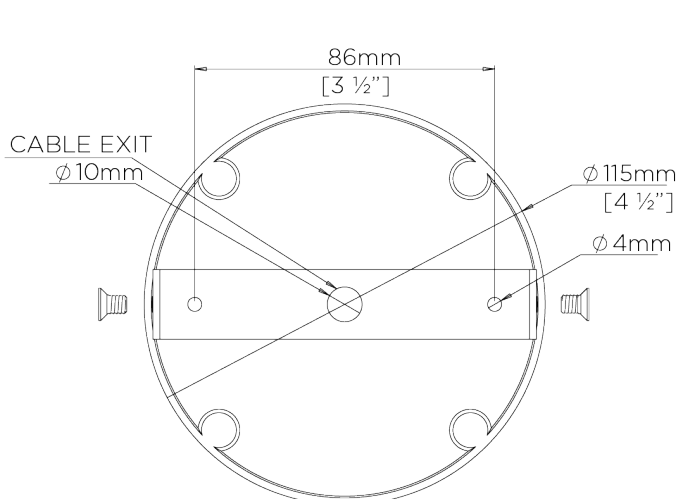

## Stairwell Quantum Chandelier

MCL60T | New Gold

New Gold shown with 5" Top Hat in Natural Linen

WIDTH  
776mm | 30 3/4"

CONSTRUCTED FROM  
Steel with decorative finish and glass  
spheres

RECOMMENDED SHADE  
5" Top Hat

MINIMUM DROP  
1225mm | 48 1/4"

MAX WATTAGE  
25W

MAXIMUM DROP  
2210mm | 87 1/4"

LAMP  
10 x Torpedo Type B10 Candelabra  
Base

DROPS AVAILABLE  
2210mm / Custom

VOLTAGE  
120V

FINISHES  
1 New Gold

## MCL60T

**WIDTH**  
776mm | 30 3/4"

**MINIMUM DROP**  
1225mm | 48 1/4"

**MAXIMUM DROP**  
2210mm | 87 1/4"

**DROPS AVAILABLE**  
2210mm / Custom

CEILING ROSE DETAIL

© Porta Romana 2022

Dimensions and weights are provided as a guide. All Porta Romana Products are made by hand and variations can occur in some products. The products you are buying or marketing are exclusive designs belonging to Porta Romana. Please do not submit design sheets featuring our products to other manufacturing companies nor to other parties who might. Any manufacturer found to be reproducing Porta Romana products will be breaching copyright law and will be actively pursued