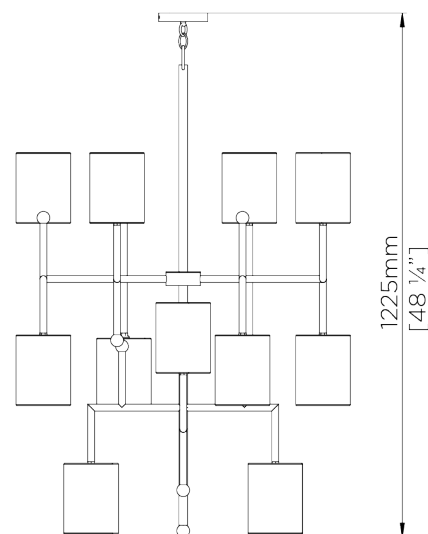

## Stairwell Quantum Chandelier

MCL60T | New Gold

New Gold shown with 5" Top Hat in Natural Linen

WIDTH  
776mm | 30 3/4"

CONSTRUCTED FROM  
Steel with decorative finish and glass  
spheres

RECOMMENDED SHADE  
5" Top Hat

MINIMUM DROP  
1225mm | 48 1/4"

MAX WATTAGE  
25W

MAXIMUM DROP  
2210mm | 87 1/4"

LAMP  
10 x Torpedo Type B10 Candelabra  
Base

DROPS AVAILABLE  
2210mm / Custom

VOLTAGE  
120V

FINISHES  
1 New Gold

## MCL60T

**WIDTH**  
776mm | 30 3/4"

**MINIMUM DROP**  
1225mm | 48 1/4"

**MAXIMUM DROP**  
2210mm | 87 1/4"

**DROPS AVAILABLE**  
2210mm / Custom

CEILING ROSE DETAIL

© Porta Romana 2022

Dimensions and weights are provided as a guide. All Porta Romana Products are made by hand and variations can occur in some products. The products you are buying or marketing are exclusive designs belonging to Porta Romana. Please do not submit design sheets featuring our products to other manufacturing companies nor to other parties who might. Any manufacturer found to be reproducing Porta Romana products will be breaching copyright law and will be actively pursued