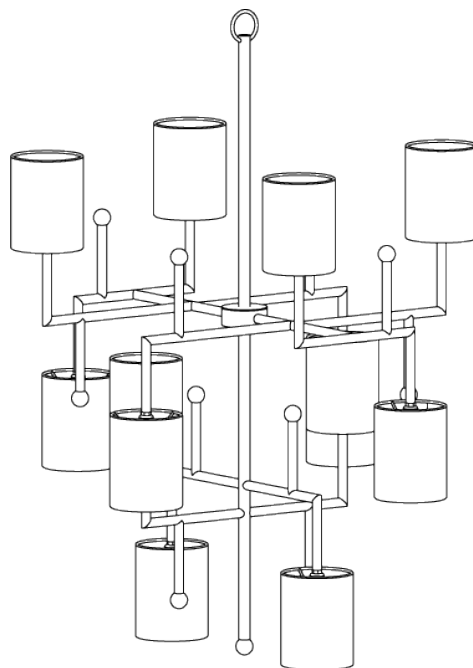

## Stairwell Quantum Chandelier

MCL60T | New Gold

New Gold shown with 5" Top Hat in Natural Linen

WIDTH  
776mm | 30 3/4"

CONSTRUCTED FROM  
Steel with decorative finish and glass  
spheres

RECOMMENDED SHADE  
5" Top Hat

MINIMUM DROP  
1225mm | 48 1/4"

MAX WATTAGE  
25W

MAXIMUM DROP  
2210mm | 87 1/4"

LAMP  
10 x Torpedo Type B10 Candelabra  
Base

DROPS AVAILABLE  
2210mm / Custom

VOLTAGE  
120V

FINISHES  
1 New Gold

# Stairwell Quantum Chandelier

## MCL60T

**WIDTH**  
776mm | 30 3/4"

**MINIMUM DROP**  
1225mm | 48 1/4"

**MAXIMUM DROP**  
2210mm | 87 1/4"

**DROPS AVAILABLE**  
2210mm / Custom

CEILING ROSE DETAIL

© Porta Romana 2022

Dimensions and weights are provided as a guide. All Porta Romana Products are made by hand and variations can occur in some products. The products you are buying or marketing are exclusive designs belonging to Porta Romana. Please do not submit design sheets featuring our products to other manufacturing companies nor to other parties who might. Any manufacturer found to be reproducing Porta Romana products will be breaching copyright law and will be actively pursued