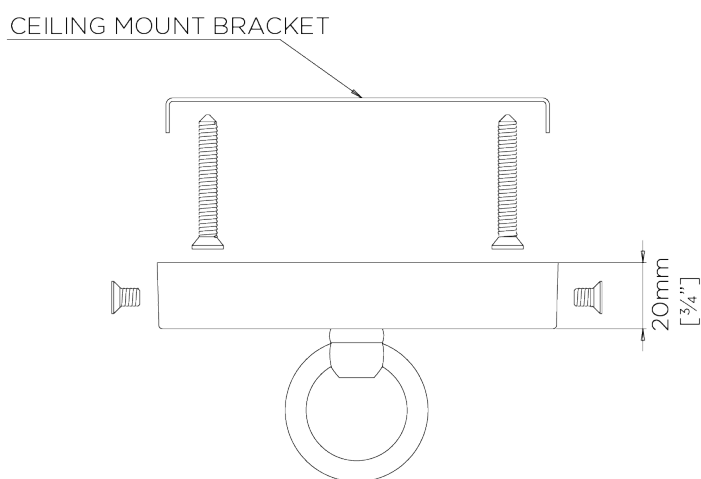

## Stairwell Quantum Chandelier

MCL60T | New Gold

New Gold shown with 5" Top Hat in Natural Linen

WIDTH  
776mm | 30 3/4"

CONSTRUCTED FROM  
Steel with decorative finish and glass  
spheres

RECOMMENDED SHADE  
5" Top Hat

MINIMUM DROP  
1225mm | 48 1/4"

MAX WATTAGE  
25W

MAXIMUM DROP  
2210mm | 87 1/4"

LAMP  
10 x Torpedo Type B10 Candelabra  
Base

DROPS AVAILABLE  
2210mm / Custom

VOLTAGE  
120V

FINISHES  
1 New Gold

# Stairwell Quantum Chandelier

## MCL60T

**WIDTH**  
776mm | 30 3/4"

**MINIMUM DROP**  
1225mm | 48 1/4"

**MAXIMUM DROP**  
2210mm | 87 1/4"

**DROPS AVAILABLE**  
2210mm / Custom

CEILING ROSE DETAIL

© Porta Romana 2022

Dimensions and weights are provided as a guide. All Porta Romana Products are made by hand and variations can occur in some products. The products you are buying or marketing are exclusive designs belonging to Porta Romana. Please do not submit design sheets featuring our products to other manufacturing companies nor to other parties who might. Any manufacturer found to be reproducing Porta Romana products will be breaching copyright law and will be actively pursued