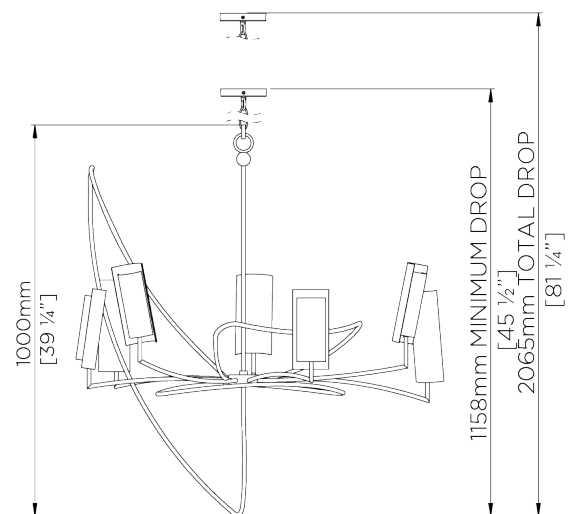

PORTA ROMANA

Sputnik Chandelier

MCL34 | Brass - Bronze

Shown in Antiqued Brass, Bronze and Polished Brass

WIDTH
1120mm | 44"

CONSTRUCTED FROM
Patinated brass

MAX WATTAGE
25W

MINIMUM DROP
1158mm | 45 3/4"

WEIGHT
8.4 kg | 18.48 lbs

LAMP
7 x T-4 G-9 Lamp

MAXIMUM DROP
2065mm | 81 1/2"

VOLTAGE
120V

DROPS AVAILABLE
2065mm

FINISHES
1 Brass - Bronze

Sputnik Chandelier

MCL34

WIDTH
1120mm | 44"

MINIMUM DROP
1158mm | 45 3/4"

MAXIMUM DROP
2065mm | 81 1/2"

DROPS AVAILABLE
2065mm

CEILING ROSE DETAIL

© Porta Romana 2022

Dimensions and weights are provided as a guide. All Porta Romana Products are made by hand and variations can occur in some products. The products you are buying or marketing are exclusive designs belonging to Porta Romana. Please do not submit design sheets featuring our products to other manufacturing companies nor to other parties who might. Any manufacturer found to be reproducing Porta Romana products will be breaching copyright law and will be actively pursued