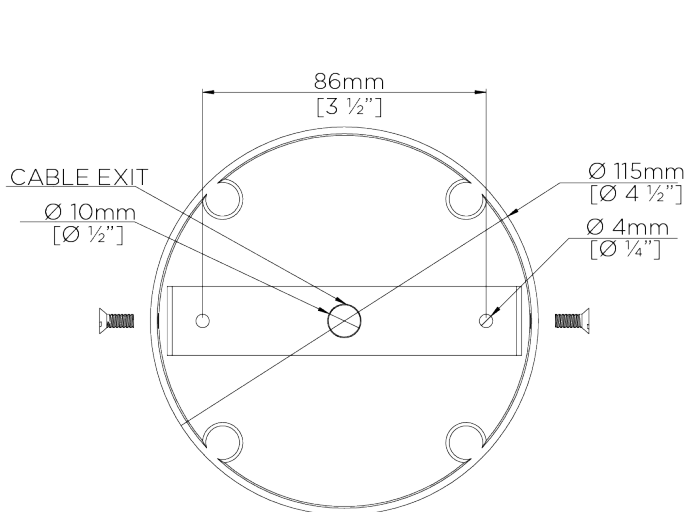

PORTA ROMANA

Sputnik Chandelier

MCL34 | Brass - Bronze

Shown in Antiqued Brass, Bronze and Polished Brass

WIDTH
1120mm | 44"

CONSTRUCTED FROM
Patinated brass

MAX WATTAGE
25W

MINIMUM DROP
1158mm | 45 3/4"

WEIGHT
8.4 kg | 18.48 lbs

LAMP
7 x T-4 G-9 Lamp

MAXIMUM DROP
2065mm | 81 1/2"

VOLTAGE
120V

DROPS AVAILABLE
2065mm

FINISHES
1 Brass - Bronze

Sputnik Chandelier

MCL34

WIDTH
1120mm | 44"

MINIMUM DROP
1158mm | 45 3/4"

MAXIMUM DROP
2065mm | 81 1/2"

DROPS AVAILABLE
2065mm

CEILING ROSE DETAIL

© Porta Romana 2022

Dimensions and weights are provided as a guide. All Porta Romana Products are made by hand and variations can occur in some products. The products you are buying or marketing are exclusive designs belonging to Porta Romana. Please do not submit design sheets featuring our products to other manufacturing companies nor to other parties who might. Any manufacturer found to be reproducing Porta Romana products will be breaching copyright law and will be actively pursued