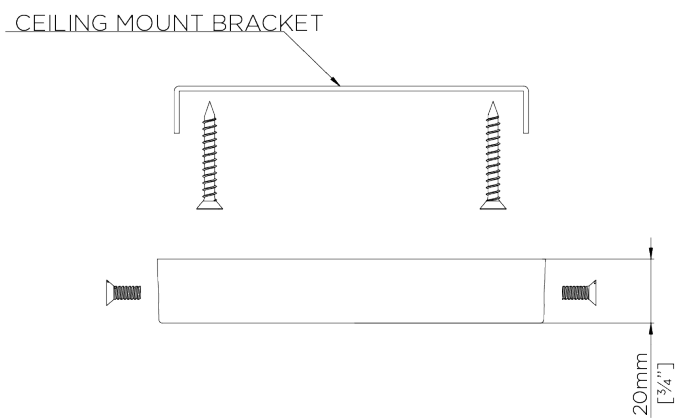

PORTA ROMANA

Sputnik Chandelier

MCL34 | Brass - Bronze

Shown in Antiqued Brass, Bronze and Polished Brass

WIDTH
1120mm | 44"

CONSTRUCTED FROM
Patinated brass

MAX WATTAGE
25W

MINIMUM DROP
1158mm | 45 3/4"

WEIGHT
8.4 kg | 18.48 lbs

LAMP
7 x T-4 G-9 Lamp

MAXIMUM DROP
2065mm | 81 1/2"

VOLTAGE
120V

DROPS AVAILABLE
2065mm

FINISHES
1 Brass - Bronze

Sputnik Chandelier

MCL34

WIDTH
1120mm | 44"

MINIMUM DROP
1158mm | 45 3/4"

MAXIMUM DROP
2065mm | 81 1/2"

DROPS AVAILABLE
2065mm

CEILING ROSE DETAIL

© Porta Romana 2022

Dimensions and weights are provided as a guide. All Porta Romana Products are made by hand and variations can occur in some products. The products you are buying or marketing are exclusive designs belonging to Porta Romana. Please do not submit design sheets featuring our products to other manufacturing companies nor to other parties who might. Any manufacturer found to be reproducing Porta Romana products will be breaching copyright law and will be actively pursued