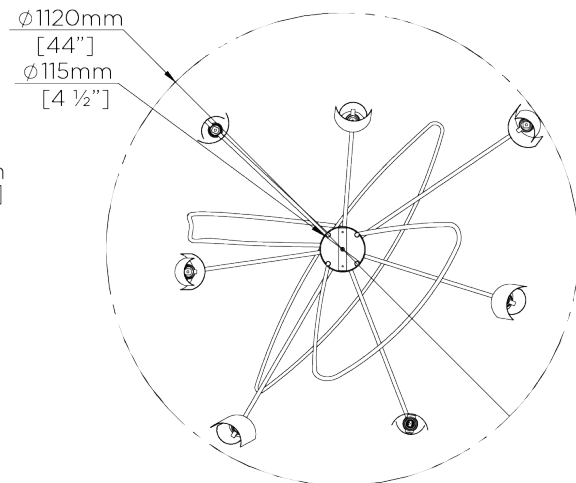

PORTA ROMANA

Sputnik Chandelier

MCL34 | Brass - Bronze

Shown in Antiqued Brass, Bronze and Polished Brass

WIDTH
1120mm | 44"

CONSTRUCTED FROM
Patinated brass

MAX WATTAGE
25W

MINIMUM DROP
1158mm | 45 3/4"

WEIGHT
8.4 kg | 18.48 lbs

LAMP
7 x T-4 G-9 Lamp

MAXIMUM DROP
2065mm | 81 1/2"

VOLTAGE
120V

DROPS AVAILABLE
2065mm

FINISHES
1 Brass - Bronze

Sputnik Chandelier

MCL34

WIDTH
1120mm | 44"

MINIMUM DROP
1158mm | 45 3/4"

MAXIMUM DROP
2065mm | 81 1/2"

DROPS AVAILABLE
2065mm

CEILING ROSE DETAIL

© Porta Romana 2022

Dimensions and weights are provided as a guide. All Porta Romana Products are made by hand and variations can occur in some products. The products you are buying or marketing are exclusive designs belonging to Porta Romana. Please do not submit design sheets featuring our products to other manufacturing companies nor to other parties who might. Any manufacturer found to be reproducing Porta Romana products will be breaching copyright law and will be actively pursued