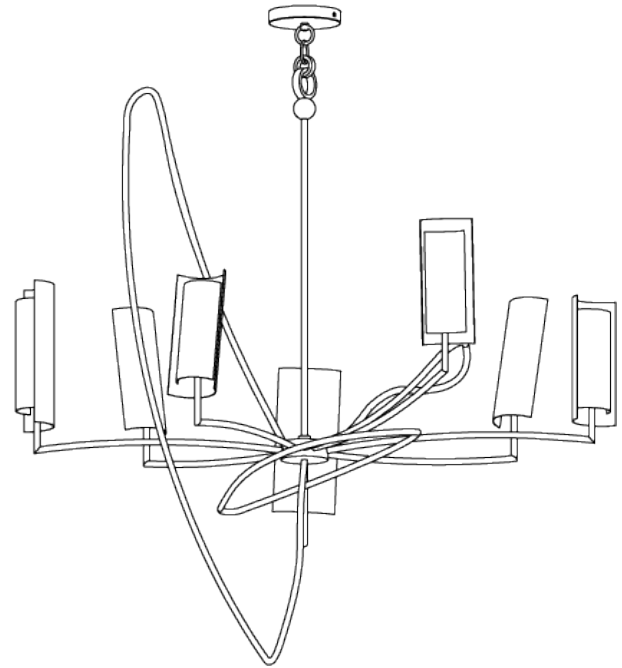

PORTA ROMANA

Sputnik Chandelier

MCL34 | Brass - Bronze

Shown in Antiqued Brass, Bronze and Polished Brass

WIDTH
1120mm | 44"

CONSTRUCTED FROM
Patinated brass

MAX WATTAGE
25W

MINIMUM DROP
1158mm | 45 3/4"

WEIGHT
8.4 kg | 18.48 lbs

LAMP
7 x T-4 G-9 Lamp

MAXIMUM DROP
2065mm | 81 1/2"

VOLTAGE
120V

DROPS AVAILABLE
2065mm

FINISHES
1 Brass - Bronze

Sputnik Chandelier

MCL34

WIDTH
1120mm | 44"

MINIMUM DROP
1158mm | 45 3/4"

MAXIMUM DROP
2065mm | 81 1/2"

DROPS AVAILABLE
2065mm

CEILING ROSE DETAIL

© Porta Romana 2022

Dimensions and weights are provided as a guide. All Porta Romana Products are made by hand and variations can occur in some products. The products you are buying or marketing are exclusive designs belonging to Porta Romana. Please do not submit design sheets featuring our products to other manufacturing companies nor to other parties who might. Any manufacturer found to be reproducing Porta Romana products will be breaching copyright law and will be actively pursued