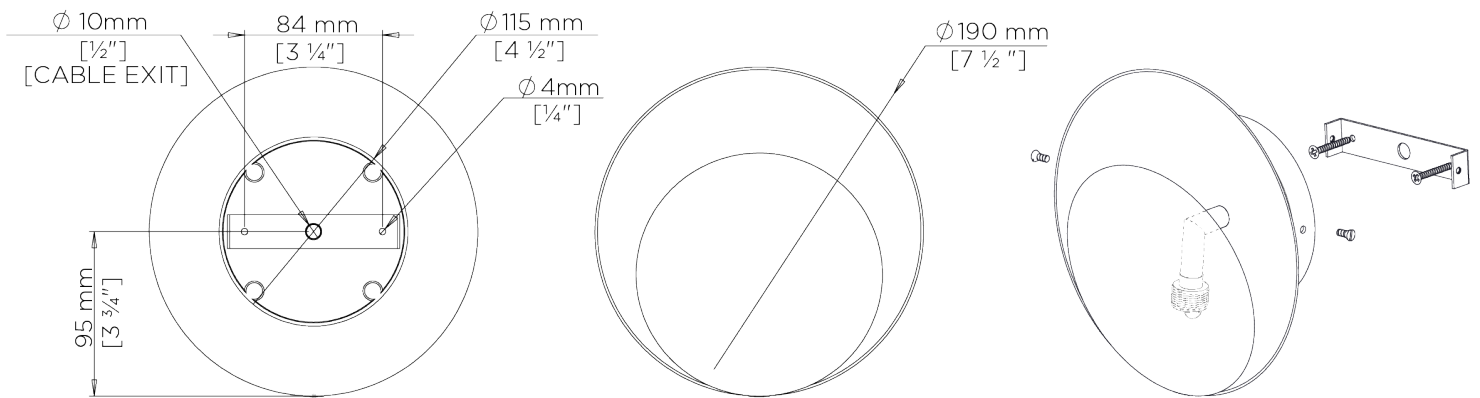

## Solstice Wall Light

TWL108 | Galactic Gold

Shown in Galactic Gold

HEIGHT  
190mm | 7 1/2"

CONSTRUCTED FROM  
Forged steel with decorative finish

MAX WATTAGE  
25W

WIDTH  
190mm | 7 1/2"

WEIGHT  
0.8 kg | 1.76 lbs

LAMP  
1 x T-4 G-9 Lamp

PROJECTION  
115mm | 4 3/4"

VOLTAGE  
120V

FINISHES  
1 Blackened Steel  
2 Galactic Gold

# Solstice Wall Light

TWL108

HEIGHT  
190mm | 7 1/2"

WIDTH  
190mm | 7 1/2"

© Porta Romana 2022

Dimensions and weights are provided as a guide. All Porta Romana Products are made by hand and variations can occur in some products. The products you are buying or marketing are exclusive designs belonging to Porta Romana. Please do not submit design sheets featuring our products to other manufacturing companies nor to other parties who might. Any manufacturer found to be reproducing Porta Romana products will be breaching copyright law and will be actively pursued