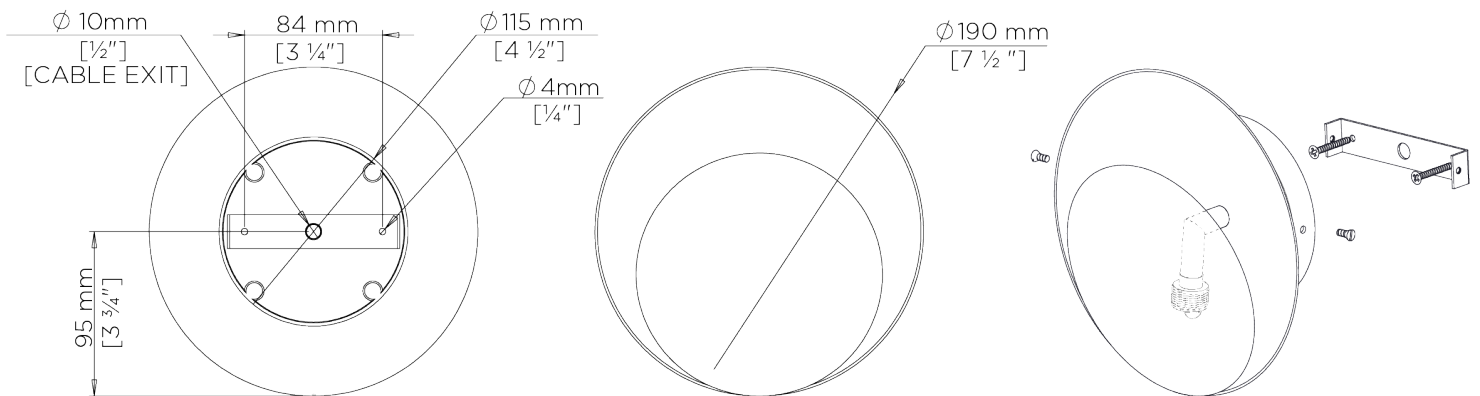

PORTA ROMANA

Solstice Wall Light

TWL108 | Blackened Steel

Shown in Blackend Steel

HEIGHT
190mm | 7 1/2"

CONSTRUCTED FROM
Forged steel with decorative finish

MAX WATTAGE
25W

WIDTH
190mm | 7 1/2"

WEIGHT
0.8 kg | 1.76 lbs

LAMP
1 x T-4 G-9 Lamp

PROJECTION
115mm | 4 3/4"

VOLTAGE
120V

FINISHES
1 Blackened Steel
2 Galactic Gold

Solstice Wall Light

TWL108

HEIGHT
190mm | 7 1/2"

WIDTH
190mm | 7 1/2"

© Porta Romana 2022

Dimensions and weights are provided as a guide. All Porta Romana Products are made by hand and variations can occur in some products. The products you are buying or marketing are exclusive designs belonging to Porta Romana. Please do not submit design sheets featuring our products to other manufacturing companies nor to other parties who might. Any manufacturer found to be reproducing Porta Romana products will be breaching copyright law and will be actively pursued