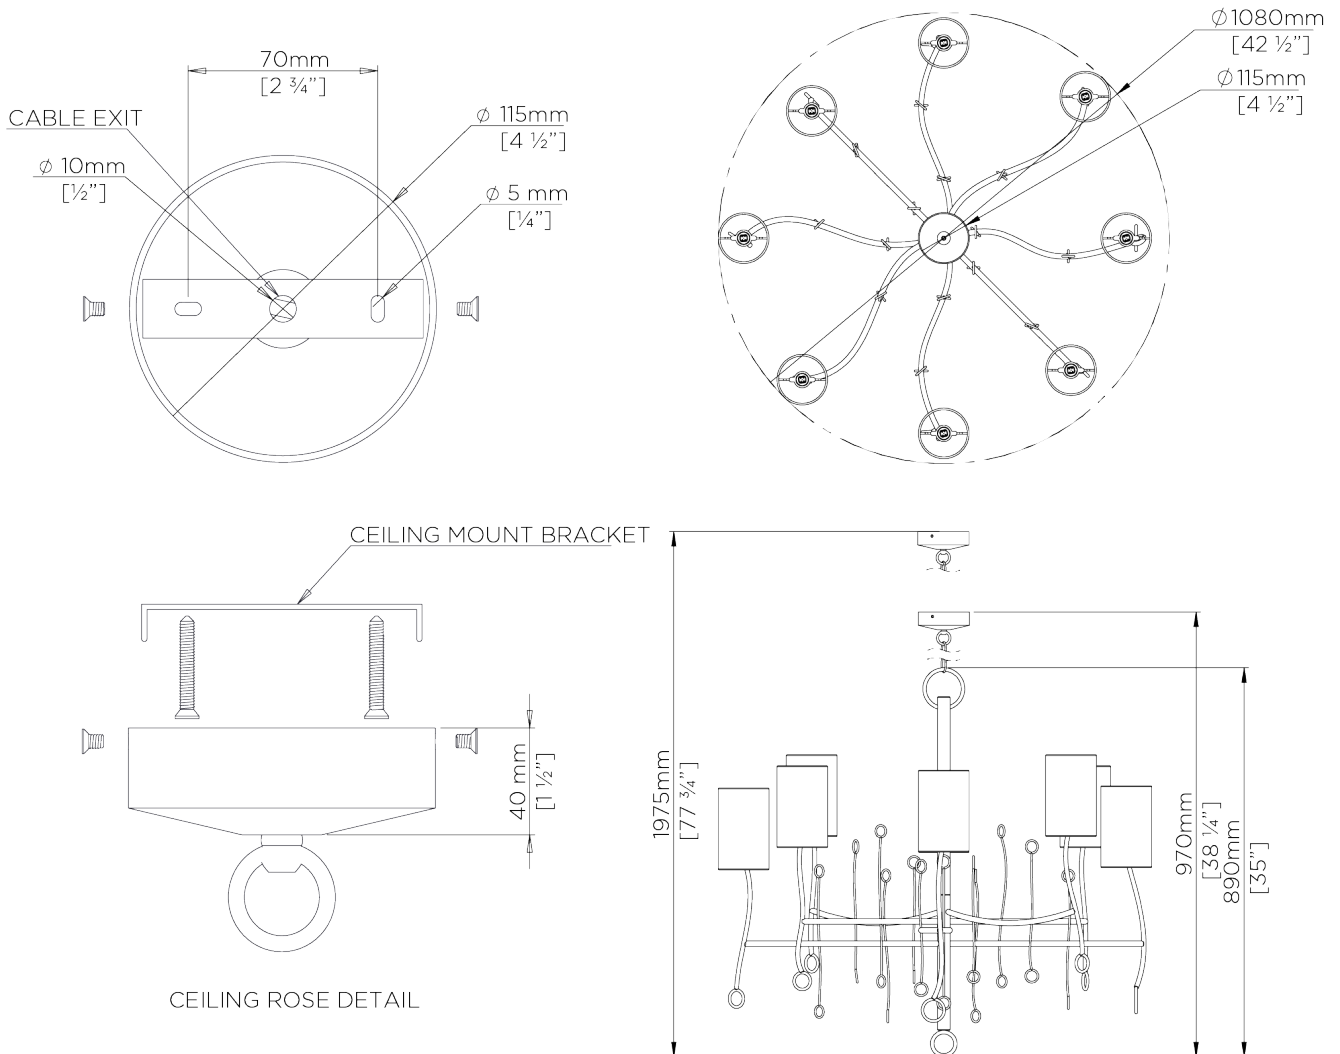

PORTA ROMANA

Short Lollipop Chandelier

MCL20S | Scratched Silver - Fired Copper

Scratched Silver with Fired Copper shown with 4 1/4" Cylinder in Putty Silk

WIDTH
1080mm | 42 1/2"

CONSTRUCTED FROM
Forged steel with decorative finish

RECOMMENDED SHADE
4.25" Cylinder

MINIMUM DROP
970mm | 38 1/4"

WEIGHT
7 kg | 15.4 lbs

MAX WATTAGE
25W

MAXIMUM DROP
1975mm | 78"

LAMP
8 x T-4 G-9 Lamp

DROPS AVAILABLE
1975mm / Custom

VOLTAGE
120V

FINISHES

- 1 Scratched Gold - Fired Copper
- 2 Scratched Silver - Fired Copper

Short Lollipop Chandelier

MCL20S

WIDTH
1080mm | 42 1/2"

MINIMUM DROP
970mm | 38 1/4"

MAXIMUM DROP
1975mm | 78"

DROPS AVAILABLE
1975mm / Custom