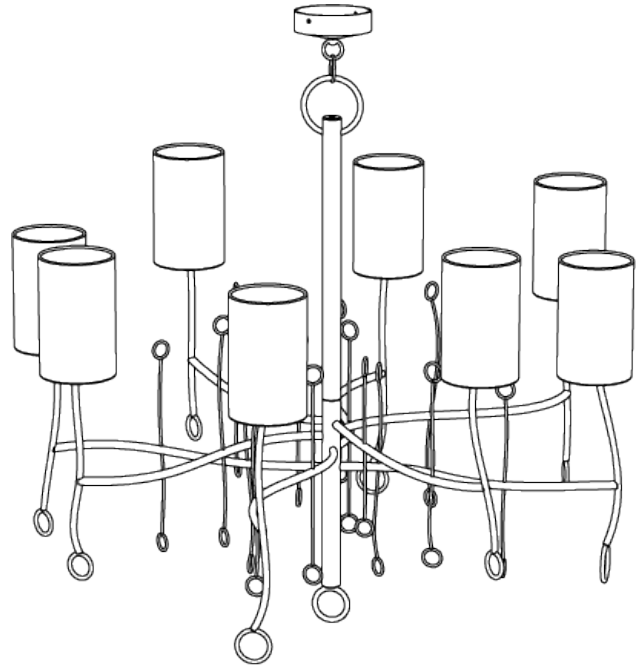

PORTA ROMANA

Short Lollipop Chandelier

MCL20S | Scratched Silver - Fired Copper

Scratched Silver with Fired Copper shown with 4 1/4" Cylinder in Putty Silk

WIDTH
1080mm | 42 1/2"

CONSTRUCTED FROM
Forged steel with decorative finish

RECOMMENDED SHADE
4.25" Cylinder

MINIMUM DROP
970mm | 38 1/4"

WEIGHT
7 kg | 15.4 lbs

MAX WATTAGE
25W

MAXIMUM DROP
1975mm | 78"

LAMP
8 x T-4 G-9 Lamp

DROPS AVAILABLE
1975mm / Custom

VOLTAGE
120V

FINISHES

- 1 Scratched Gold - Fired Copper
- 2 Scratched Silver - Fired Copper

Short Lollipop Chandelier

MCL20S

WIDTH
1080mm | 42 1/2"

MINIMUM DROP
970mm | 38 1/4"

MAXIMUM DROP
1975mm | 78"

DROPS AVAILABLE
1975mm / Custom

© Porta Romana 2022

Dimensions and weights are provided as a guide. All Porta Romana Products are made by hand and variations can occur in some products. The products you are buying or marketing are exclusive designs belonging to Porta Romana. Please do not submit design sheets featuring our products to other manufacturing companies nor to other parties who might. Any manufacturer found to be reproducing Porta Romana products will be breaching copyright law and will be actively pursued