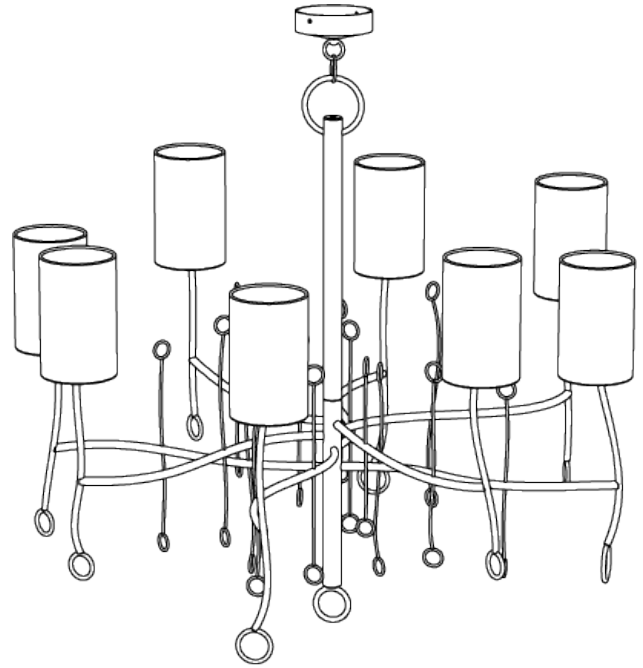

## Short Lollipop Chandelier

MCL20S | Scratched Gold - Fired Copper

Scratched Gold with Fired Copper shown with 4 1/4" Cylinder in Truffle Silk

**WIDTH**  
1080mm | 42 1/2"

**CONSTRUCTED FROM**  
Forged steel with decorative finish

**RECOMMENDED SHADE**  
4.25" Cylinder

**MINIMUM DROP**  
970mm | 38 1/4"

**WEIGHT**  
7 kg | 15.4 lbs

**MAX WATTAGE**  
25W

**MAXIMUM DROP**  
1975mm | 78"

**LAMP**  
8 x T-4 G-9 Lamp

**DROPS AVAILABLE**  
1975mm / Custom

# Short Lollipop Chandelier

## MCL20S

**WIDTH**  
1080mm | 42 1/2"

**MINIMUM DROP**  
970mm | 38 1/4"

**MAXIMUM DROP**  
1975mm | 78"

**DROPS AVAILABLE**  
1975mm / Custom

© Porta Romana 2022

Dimensions and weights are provided as a guide. All Porta Romana Products are made by hand and variations can occur in some products. The products you are buying or marketing are exclusive designs belonging to Porta Romana. Please do not submit design sheets featuring our products to other manufacturing companies nor to other parties who might. Any manufacturer found to be reproducing Porta Romana products will be breaching copyright law and will be actively pursued