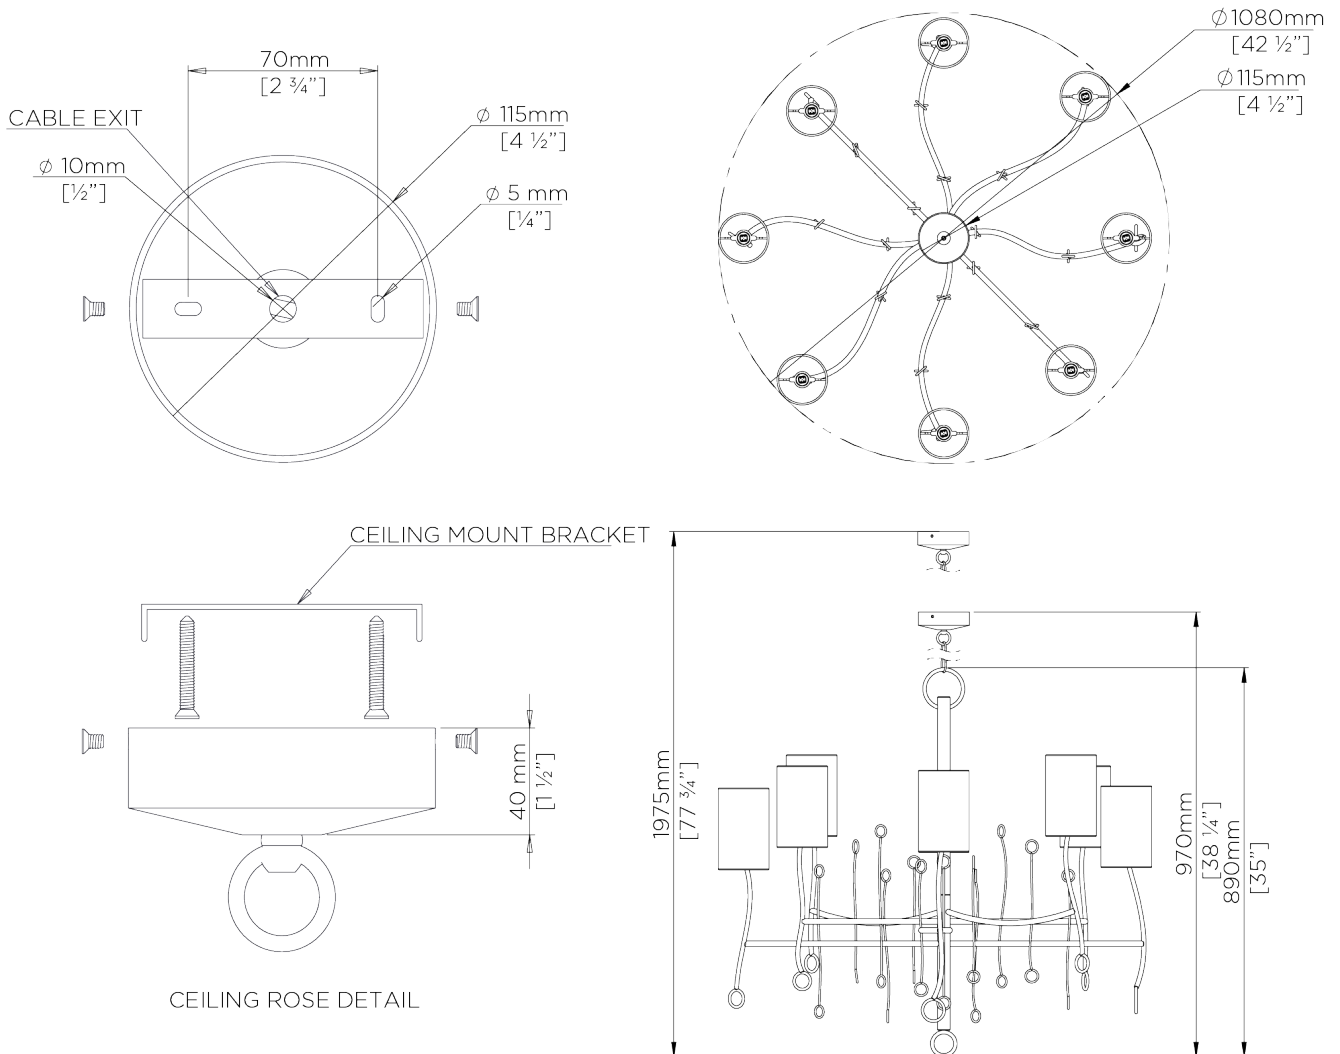

**RECOMMENDED SHADE**  
4.25" Cylinder

**MINIMUM DROP**  
970mm | 38 1/4"

**WEIGHT**  
7 kg | 15.4 lbs

**MAX WATTAGE**  
25W

**MAXIMUM DROP**  
1975mm | 78"

**LAMP**  
8 x T-4 G-9 Lamp

**DROPS AVAILABLE**  
1975mm / Custom

## MCL20S

**WIDTH**  
1080mm | 42 1/2"

**MINIMUM DROP**  
970mm | 38 1/4"

**MAXIMUM DROP**  
1975mm | 78"

**DROPS AVAILABLE**  
1975mm / Custom

© Porta Romana 2022

Dimensions and weights are provided as a guide. All Porta Romana Products are made by hand and variations can occur in some products. The products you are buying or marketing are exclusive designs belonging to Porta Romana. Please do not submit design sheets featuring our products to other manufacturing companies nor to other parties who might. Any manufacturer found to be reproducing Porta Romana products will be breaching copyright law and will be actively pursued