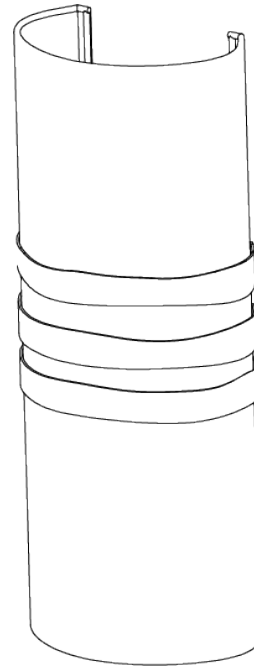

## Scruffy Ribbon Wall Light

TWL49 | White Gold

White Gold shown with 6 1/2" Open Back Oval in Putty

HEIGHT  
410mm | 16 1/4"

CONSTRUCTED FROM  
Steel with decorative finish

RECOMMENDED SHADE  
6.5" Open Back Oval

HEIGHT WITH SHADE  
410mm | 16 1/4"

WEIGHT  
0.8 kg | 1.76 lbs

MAX WATTAGE  
25W

WIDTH  
170mm | 6 3/4"

PROJECTION  
105mm | 4 1/4"

LAMP  
2 x T-4 G-9 Lamp

WIDTH WITH SHADE  
170mm | 6 3/4"

VOLTAGE  
120V

# Scruffy Ribbon Wall Light

TWL49

HEIGHT  
410mm | 16 1/4"

HEIGHT WITH SHADE  
410mm | 16 1/4"

WIDTH  
170mm | 6 3/4"

WIDTH WITH SHADE  
170mm | 6 3/4"

© Porta Romana 2022

Dimensions and weights are provided as a guide. All Porta Romana Products are made by hand and variations can occur in some products. The products you are buying or marketing are exclusive designs belonging to Porta Romana. Please do not submit design sheets featuring our products to other manufacturing companies nor to other parties who might. Any manufacturer found to be reproducing Porta Romana products will be breaching copyright law and will be actively pursued