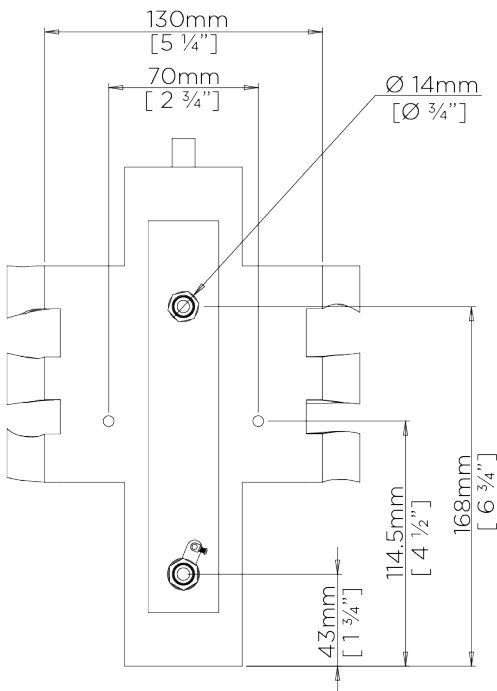

## Scruffy Ribbon Wall Light

TWL49 | White Gold

White Gold shown with 6 1/2" Open Back Oval in Putty

HEIGHT  
410mm | 16 1/4"

CONSTRUCTED FROM  
Steel with decorative finish

RECOMMENDED SHADE  
6.5" Open Back Oval

HEIGHT WITH SHADE  
410mm | 16 1/4"

WEIGHT  
0.8 kg | 1.76 lbs

MAX WATTAGE  
25W

WIDTH  
170mm | 6 3/4"

PROJECTION  
105mm | 4 1/4"

LAMP  
2 x T-4 G-9 Lamp

WIDTH WITH SHADE  
170mm | 6 3/4"

VOLTAGE  
120V

# Scruffy Ribbon Wall Light

TWL49

HEIGHT  
410mm | 16 1/4"

HEIGHT WITH SHADE  
410mm | 16 1/4"

WIDTH  
170mm | 6 3/4"

WIDTH WITH SHADE  
170mm | 6 3/4"

© Porta Romana 2022

Dimensions and weights are provided as a guide. All Porta Romana Products are made by hand and variations can occur in some products. The products you are buying or marketing are exclusive designs belonging to Porta Romana. Please do not submit design sheets featuring our products to other manufacturing companies nor to other parties who might. Any manufacturer found to be reproducing Porta Romana products will be breaching copyright law and will be actively pursued