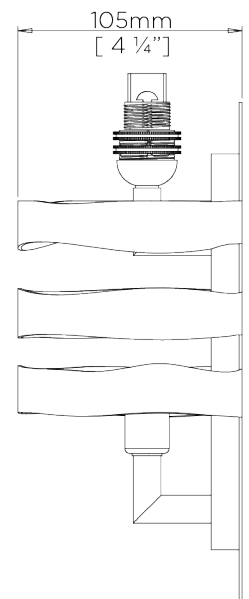

## Scruffy Ribbon Wall Light

TWL49 | White Gold

White Gold shown with 6 1/2" Open Back Oval in Putty

HEIGHT  
410mm | 16 1/4"

CONSTRUCTED FROM  
Steel with decorative finish

RECOMMENDED SHADE  
6.5" Open Back Oval

HEIGHT WITH SHADE  
410mm | 16 1/4"

WEIGHT  
0.8 kg | 1.76 lbs

MAX WATTAGE  
25W

WIDTH  
170mm | 6 3/4"

PROJECTION  
105mm | 4 1/4"

LAMP  
2 x T-4 G-9 Lamp

WIDTH WITH SHADE  
170mm | 6 3/4"

VOLTAGE  
120V

# Scruffy Ribbon Wall Light

TWL49

HEIGHT  
410mm | 16 1/4"

HEIGHT WITH SHADE  
410mm | 16 1/4"

WIDTH  
170mm | 6 3/4"

WIDTH WITH SHADE  
170mm | 6 3/4"

© Porta Romana 2022

Dimensions and weights are provided as a guide. All Porta Romana Products are made by hand and variations can occur in some products. The products you are buying or marketing are exclusive designs belonging to Porta Romana. Please do not submit design sheets featuring our products to other manufacturing companies nor to other parties who might. Any manufacturer found to be reproducing Porta Romana products will be breaching copyright law and will be actively pursued