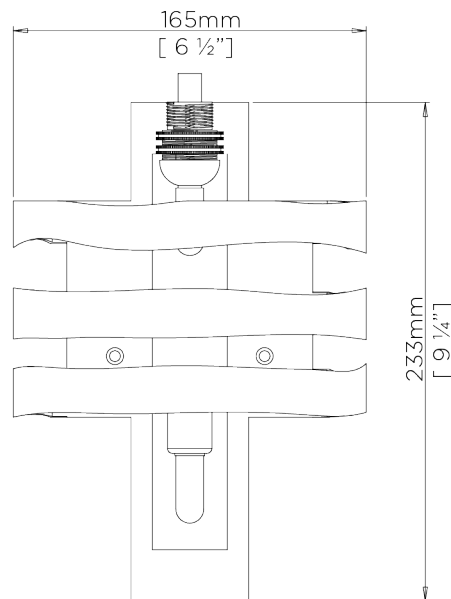

## Scruffy Ribbon Wall Light

TWL49 | White Gold

White Gold shown with 6 1/2" Open Back Oval in Putty

HEIGHT  
410mm | 16 1/4"

CONSTRUCTED FROM  
Steel with decorative finish

RECOMMENDED SHADE  
6.5" Open Back Oval

HEIGHT WITH SHADE  
410mm | 16 1/4"

WEIGHT  
0.8 kg | 1.76 lbs

MAX WATTAGE  
25W

WIDTH  
170mm | 6 3/4"

PROJECTION  
105mm | 4 1/4"

LAMP  
2 x T-4 G-9 Lamp

WIDTH WITH SHADE  
170mm | 6 3/4"

VOLTAGE  
120V

# Scruffy Ribbon Wall Light

TWL49

HEIGHT  
410mm | 16 1/4"

HEIGHT WITH SHADE  
410mm | 16 1/4"

WIDTH  
170mm | 6 3/4"

WIDTH WITH SHADE  
170mm | 6 3/4"

© Porta Romana 2022

Dimensions and weights are provided as a guide. All Porta Romana Products are made by hand and variations can occur in some products. The products you are buying or marketing are exclusive designs belonging to Porta Romana. Please do not submit design sheets featuring our products to other manufacturing companies nor to other parties who might. Any manufacturer found to be reproducing Porta Romana products will be breaching copyright law and will be actively pursued