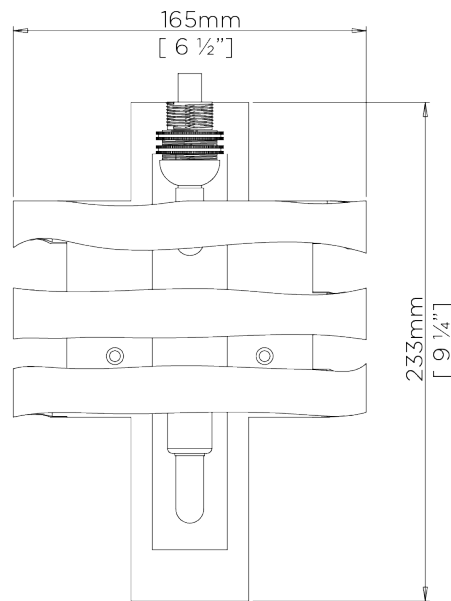

PORTA ROMANA

Scruffy Ribbon Wall Light

TWL49 | Decayed Silver

Decayed Silver shown with 6 1/2" Open Back Oval in Putty Silk

HEIGHT
410mm | 16 1/4"

CONSTRUCTED FROM
Steel with decorative finish

RECOMMENDED SHADE
6.5" Open Back Oval

HEIGHT WITH SHADE
410mm | 16 1/4"

WEIGHT
0.8 kg | 1.76 lbs

MAX WATTAGE
25W

WIDTH
170mm | 6 3/4"

PROJECTION
105mm | 4 1/4"

LAMP
2 x T-4 G-9 Lamp

WIDTH WITH SHADE
170mm | 6 3/4"

VOLTAGE
120V

FINISHES

- 1 Decayed Silver
- 2 White Gold

Scruffy Ribbon Wall Light

TWL49

HEIGHT
410mm | 16 1/4"

HEIGHT WITH SHADE
410mm | 16 1/4"

WIDTH
170mm | 6 3/4"

WIDTH WITH SHADE
170mm | 6 3/4"