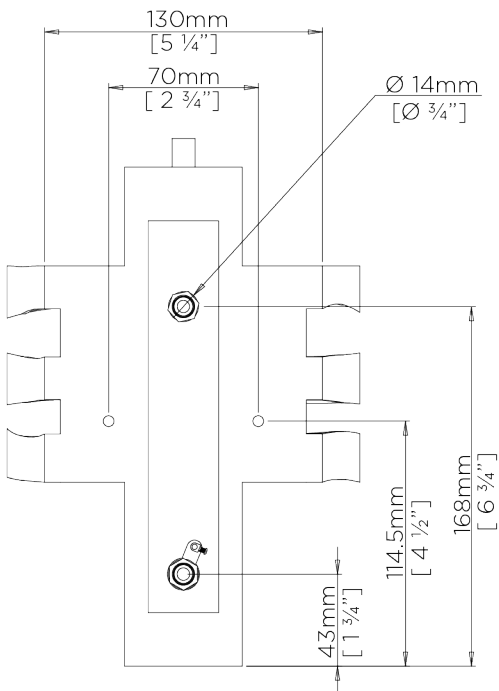

PORTA ROMANA

Scruffy Ribbon Wall Light

TWL49 | Decayed Silver

Decayed Silver shown with 6 1/2" Open Back Oval in Putty Silk

HEIGHT
410mm | 16 1/4"

CONSTRUCTED FROM
Steel with decorative finish

RECOMMENDED SHADE
6.5" Open Back Oval

HEIGHT WITH SHADE
410mm | 16 1/4"

WEIGHT
0.8 kg | 1.76 lbs

MAX WATTAGE
25W

WIDTH
170mm | 6 3/4"

PROJECTION
105mm | 4 1/4"

LAMP
2 x T-4 G-9 Lamp

WIDTH WITH SHADE
170mm | 6 3/4"

VOLTAGE
120V

FINISHES

- 1 Decayed Silver
- 2 White Gold

Scruffy Ribbon Wall Light

TWL49

HEIGHT
410mm | 16 1/4"

HEIGHT WITH SHADE
410mm | 16 1/4"

WIDTH
170mm | 6 3/4"

WIDTH WITH SHADE
170mm | 6 3/4"