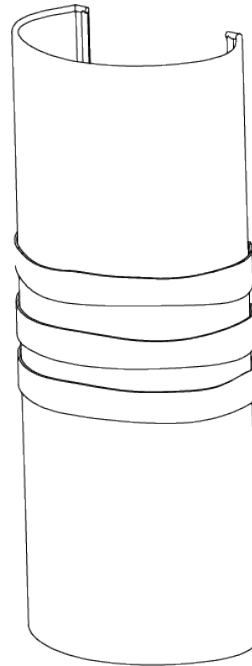

PORTA ROMANA

Scruffy Ribbon Wall Light

TWL49 | Decayed Silver

Decayed Silver shown with 6 1/2" Open Back Oval in Putty Silk

HEIGHT
410mm | 16 1/4"

CONSTRUCTED FROM
Steel with decorative finish

RECOMMENDED SHADE
6.5" Open Back Oval

HEIGHT WITH SHADE
410mm | 16 1/4"

WEIGHT
0.8 kg | 1.76 lbs

MAX WATTAGE
25W

WIDTH
170mm | 6 3/4"

PROJECTION
105mm | 4 1/4"

LAMP
2 x T-4 G-9 Lamp

WIDTH WITH SHADE
170mm | 6 3/4"

VOLTAGE
120V

FINISHES

- 1 Decayed Silver
- 2 White Gold

Scruffy Ribbon Wall Light

TWL49

HEIGHT
410mm | 16 1/4"

HEIGHT WITH SHADE
410mm | 16 1/4"

WIDTH
170mm | 6 3/4"

WIDTH WITH SHADE
170mm | 6 3/4"