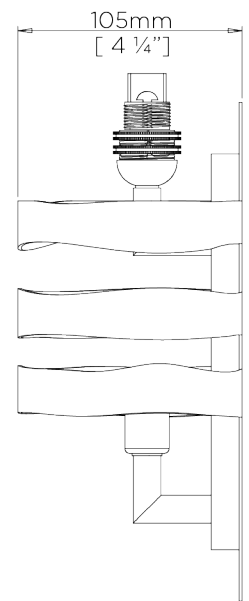

PORTA ROMANA

Scruffy Ribbon Wall Light

TWL49 | Decayed Silver

Decayed Silver shown with 6 1/2" Open Back Oval in Putty Silk

HEIGHT
410mm | 16 1/4"

CONSTRUCTED FROM
Steel with decorative finish

RECOMMENDED SHADE
6.5" Open Back Oval

HEIGHT WITH SHADE
410mm | 16 1/4"

WEIGHT
0.8 kg | 1.76 lbs

MAX WATTAGE
25W

WIDTH
170mm | 6 3/4"

PROJECTION
105mm | 4 1/4"

LAMP
2 x T-4 G-9 Lamp

WIDTH WITH SHADE
170mm | 6 3/4"

VOLTAGE
120V

FINISHES

- 1 Decayed Silver
- 2 White Gold

Scruffy Ribbon Wall Light

TWL49

HEIGHT
410mm | 16 1/4"

HEIGHT WITH SHADE
410mm | 16 1/4"

WIDTH
170mm | 6 3/4"

WIDTH WITH SHADE
170mm | 6 3/4"