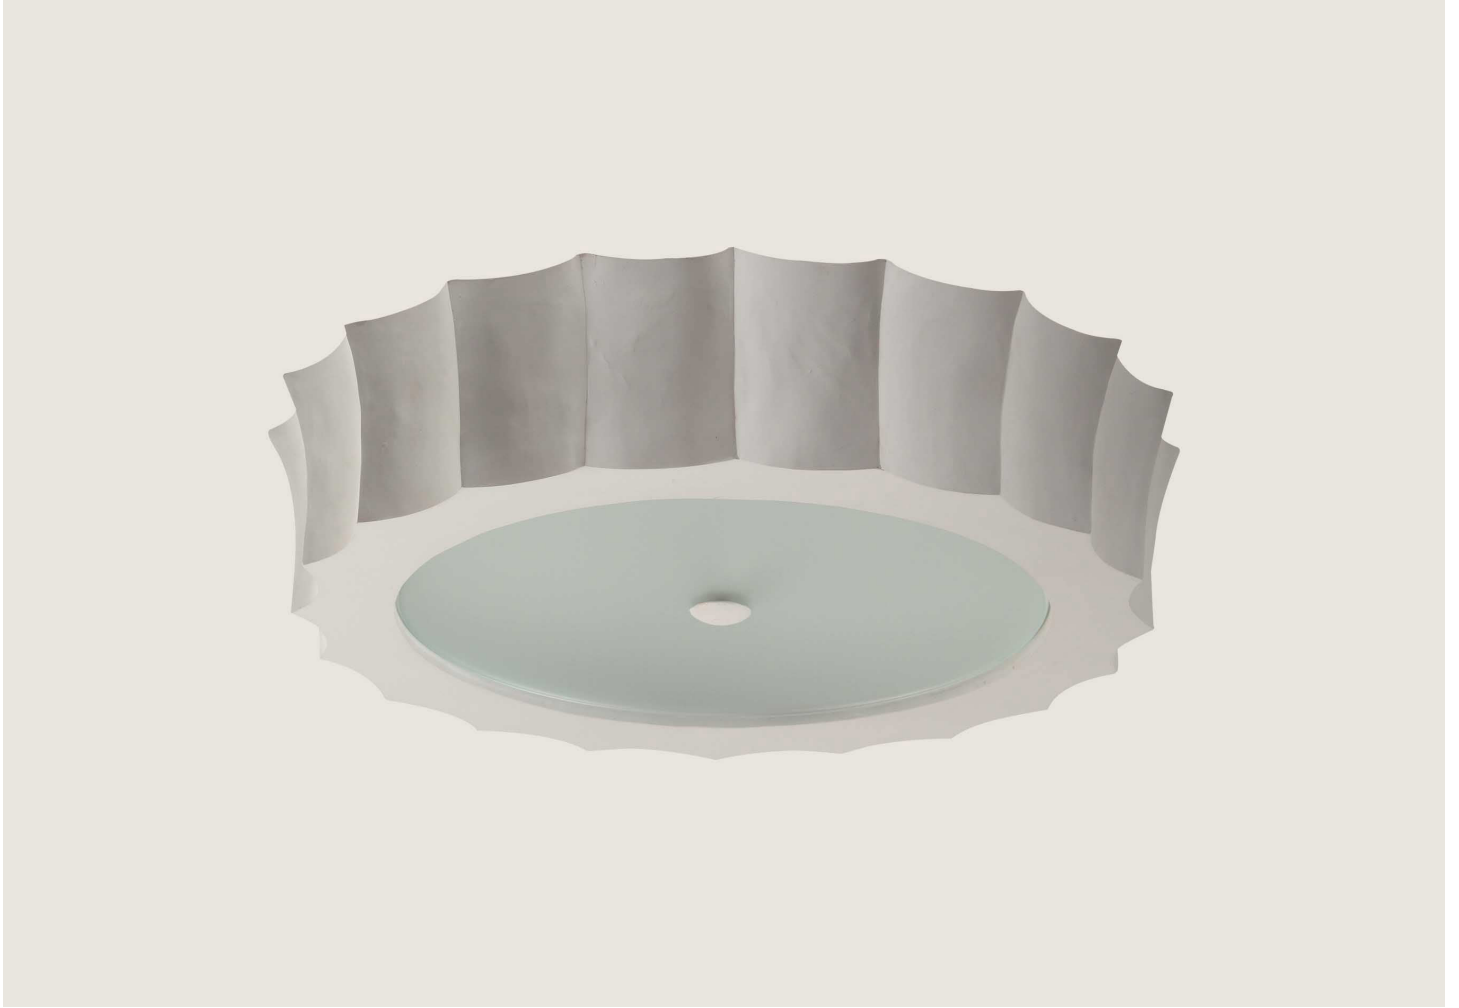

PORTA ROMANA

Scalloped Bulkhead

MCL31 | Plaster White

Plaster White shown with Frosted Perspex Diffuser

WIDTH
550mm | 21 3/4"

CONSTRUCTED FROM
Cast composite and steel with decorative finish and perspex

MAX WATTAGE
25W

MAXIMUM DROP
120mm | 4 3/4"

WEIGHT
5.2 kg | 11.44 lbs

LAMP
3 x T-4 G-9 Lamp

DROPS AVAILABLE
120mm

VOLTAGE
120V

FINISHES

- 1 French Brass
- 2 Plaster White

Scalloped Bulkhead

MCL31

WIDTH
550mm | 21 3/4"

MAXIMUM DROP
120mm | 4 3/4"

DROPS AVAILABLE
120mm

© Porta Romana 2022

Dimensions and weights are provided as a guide. All Porta Romana Products are made by hand and variations can occur in some products. The products you are buying or marketing are exclusive designs belonging to Porta Romana. Please do not submit design sheets featuring our products to other manufacturing companies nor to other parties who might. Any manufacturer found to be reproducing Porta Romana products will be breaching copyright law and will be actively pursued