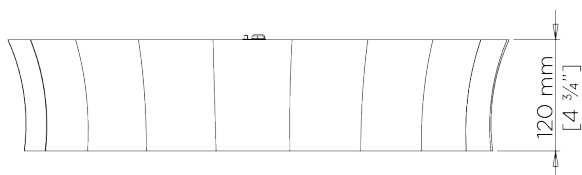

PORTA ROMANA

Scalloped Bulkhead

MCL31 | Plaster White

Plaster White shown with Frosted Perspex Diffuser

WIDTH
550mm | 21 3/4"

CONSTRUCTED FROM
Cast composite and steel with decorative finish and perspex

MAX WATTAGE
25W

MAXIMUM DROP
120mm | 4 3/4"

WEIGHT
5.2 kg | 11.44 lbs

LAMP
3 x T-4 G-9 Lamp

DROPS AVAILABLE
120mm

VOLTAGE
120V

FINISHES

- 1 French Brass
- 2 Plaster White

Scalloped Bulkhead

MCL31

WIDTH
550mm | 21 3/4"

MAXIMUM DROP
120mm | 4 3/4"

DROPS AVAILABLE
120mm

© Porta Romana 2022

Dimensions and weights are provided as a guide. All Porta Romana Products are made by hand and variations can occur in some products. The products you are buying or marketing are exclusive designs belonging to Porta Romana. Please do not submit design sheets featuring our products to other manufacturing companies nor to other parties who might. Any manufacturer found to be reproducing Porta Romana products will be breaching copyright law and will be actively pursued