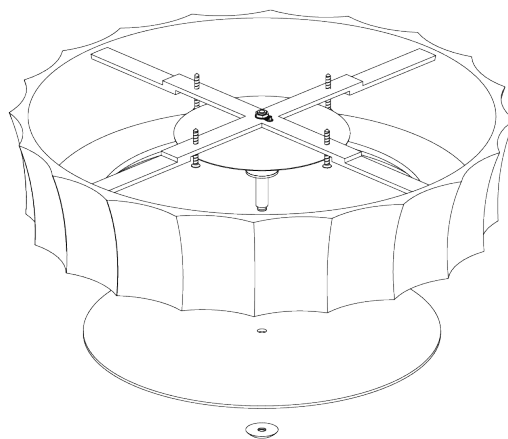

PORTA ROMANA

Scalloped Bulkhead

MCL31 | Plaster White

Plaster White shown with Frosted Perspex Diffuser

WIDTH
550mm | 21 3/4"

CONSTRUCTED FROM
Cast composite and steel with decorative finish and perspex

MAX WATTAGE
25W

MAXIMUM DROP
120mm | 4 3/4"

WEIGHT
5.2 kg | 11.44 lbs

LAMP
3 x T-4 G-9 Lamp

DROPS AVAILABLE
120mm

VOLTAGE
120V

FINISHES

- 1 French Brass
- 2 Plaster White

Scalloped Bulkhead

MCL31

WIDTH
550mm | 21 3/4"

MAXIMUM DROP
120mm | 4 3/4"

DROPS AVAILABLE
120mm

© Porta Romana 2022

Dimensions and weights are provided as a guide. All Porta Romana Products are made by hand and variations can occur in some products. The products you are buying or marketing are exclusive designs belonging to Porta Romana. Please do not submit design sheets featuring our products to other manufacturing companies nor to other parties who might. Any manufacturer found to be reproducing Porta Romana products will be breaching copyright law and will be actively pursued