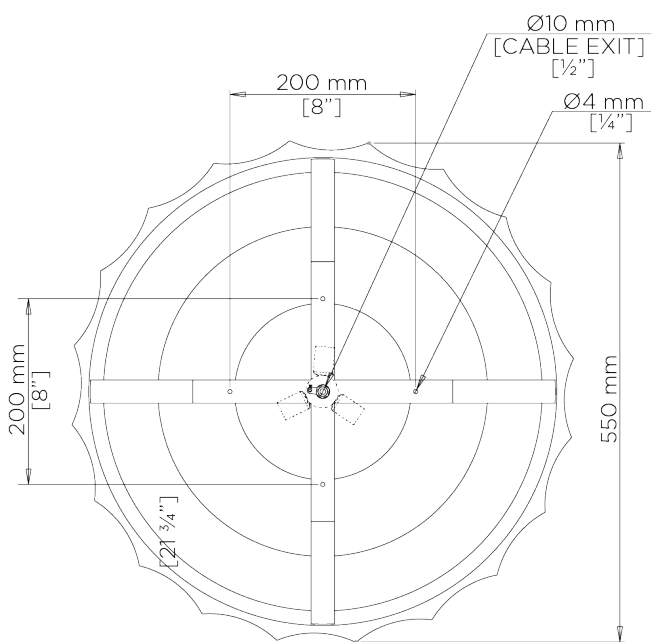

PORTA ROMANA

Scalloped Bulkhead

MCL31 | Plaster White

Plaster White shown with Frosted Perspex Diffuser

WIDTH
550mm | 21 3/4"

CONSTRUCTED FROM
Cast composite and steel with decorative finish and perspex

MAX WATTAGE
25W

MAXIMUM DROP
120mm | 4 3/4"

WEIGHT
5.2 kg | 11.44 lbs

LAMP
3 x T-4 G-9 Lamp

DROPS AVAILABLE
120mm

VOLTAGE
120V

FINISHES

- 1 French Brass
- 2 Plaster White

Scalloped Bulkhead

MCL31

WIDTH
550mm | 21 3/4"

MAXIMUM DROP
120mm | 4 3/4"

DROPS AVAILABLE
120mm

© Porta Romana 2022

Dimensions and weights are provided as a guide. All Porta Romana Products are made by hand and variations can occur in some products. The products you are buying or marketing are exclusive designs belonging to Porta Romana. Please do not submit design sheets featuring our products to other manufacturing companies nor to other parties who might. Any manufacturer found to be reproducing Porta Romana products will be breaching copyright law and will be actively pursued