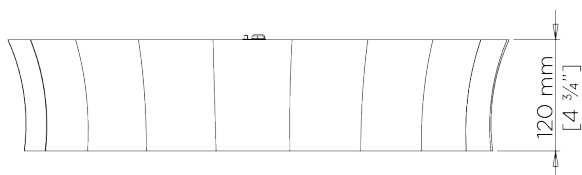

PORTA ROMANA

Scalloped Bulkhead

MCL31 | French Brass

French Brass shown with Champagne Perspex Diffuser

WIDTH
550mm | 21 3/4"

MAXIMUM DROP
120mm | 4 3/4"

DROPS AVAILABLE
120mm

CONSTRUCTED FROM
Cast composite and steel with decorative finish and perspex

WEIGHT
5.2 kg | 11.44 lbs

MAX WATTAGE
25W

LAMP
3 x T-4 G-9 Lamp

VOLTAGE
120V

FINISHES
1 French Brass
2 Plaster White

Scalloped Bulkhead

MCL31

WIDTH
550mm | 21 3/4"

MAXIMUM DROP
120mm | 4 3/4"

DROPS AVAILABLE
120mm

© Porta Romana 2022

Dimensions and weights are provided as a guide. All Porta Romana Products are made by hand and variations can occur in some products. The products you are buying or marketing are exclusive designs belonging to Porta Romana. Please do not submit design sheets featuring our products to other manufacturing companies nor to other parties who might. Any manufacturer found to be reproducing Porta Romana products will be breaching copyright law and will be actively pursued