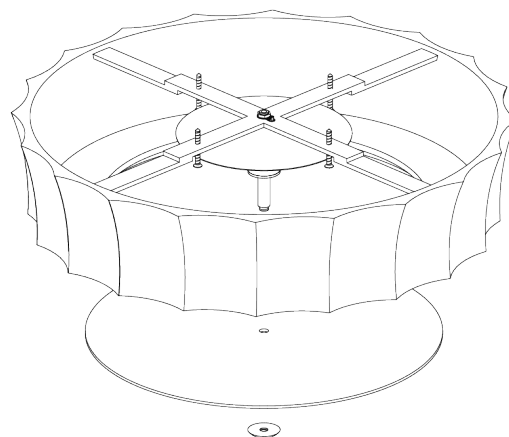

PORTA ROMANA

Scalloped Bulkhead

MCL31 | French Brass

French Brass shown with Champagne Perspex Diffuser

WIDTH
550mm | 21 3/4"

MAXIMUM DROP
120mm | 4 3/4"

DROPS AVAILABLE
120mm

CONSTRUCTED FROM
Cast composite and steel with decorative finish and perspex

WEIGHT
5.2 kg | 11.44 lbs

MAX WATTAGE
25W

LAMP
3 x T-4 G-9 Lamp

VOLTAGE
120V

FINISHES
1 French Brass
2 Plaster White

Scalloped Bulkhead

MCL31

WIDTH
550mm | 21 3/4"

MAXIMUM DROP
120mm | 4 3/4"

DROPS AVAILABLE
120mm

© Porta Romana 2022

Dimensions and weights are provided as a guide. All Porta Romana Products are made by hand and variations can occur in some products. The products you are buying or marketing are exclusive designs belonging to Porta Romana. Please do not submit design sheets featuring our products to other manufacturing companies nor to other parties who might. Any manufacturer found to be reproducing Porta Romana products will be breaching copyright law and will be actively pursued