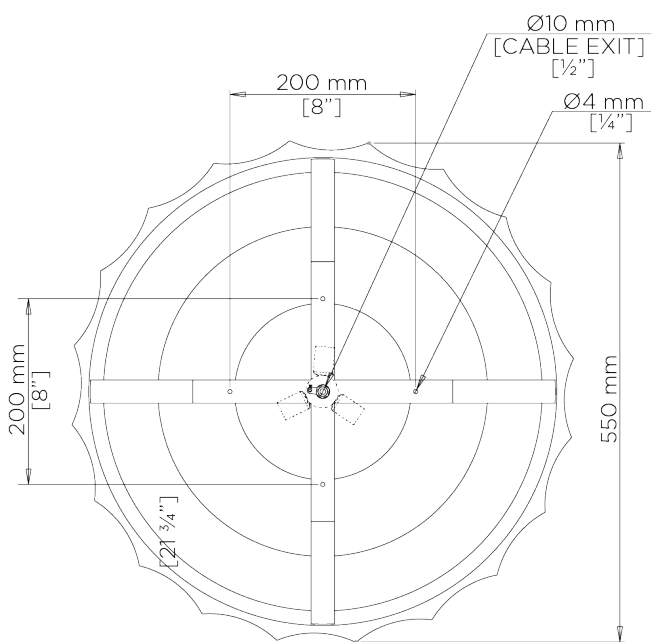

PORTA ROMANA

Scalloped Bulkhead

MCL31 | French Brass

French Brass shown with Champagne Perspex Diffuser

WIDTH
550mm | 21 3/4"

MAXIMUM DROP
120mm | 4 3/4"

DROPS AVAILABLE
120mm

CONSTRUCTED FROM
Cast composite and steel with decorative finish and perspex

WEIGHT
5.2 kg | 11.44 lbs

MAX WATTAGE
25W

LAMP
3 x T-4 G-9 Lamp

VOLTAGE
120V

FINISHES
1 French Brass
2 Plaster White

Scalloped Bulkhead

MCL31

WIDTH
550mm | 21 3/4"

MAXIMUM DROP
120mm | 4 3/4"

DROPS AVAILABLE
120mm

© Porta Romana 2022

Dimensions and weights are provided as a guide. All Porta Romana Products are made by hand and variations can occur in some products. The products you are buying or marketing are exclusive designs belonging to Porta Romana. Please do not submit design sheets featuring our products to other manufacturing companies nor to other parties who might. Any manufacturer found to be reproducing Porta Romana products will be breaching copyright law and will be actively pursued