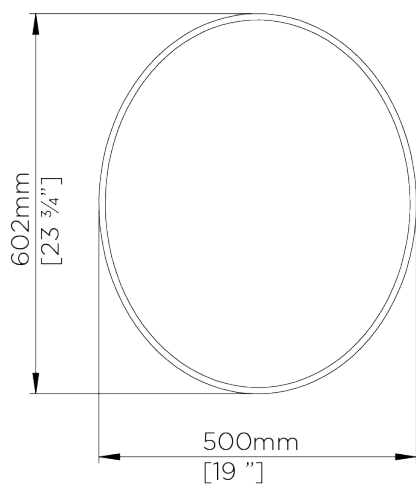

PORTA ROMANA

Salvatore Nest Of Tables

CST39 | French Brass

French Brass shown with Astronomy Glass Tops

HEIGHT
600mm | 23 3/4"

CONSTRUCTED FROM
Forged steel with decorative finish
and tough glass top

WIDTH
602mm | 23 3/4"

WEIGHT
29.8 kg | 65.56 lbs

DEPTH
500mm | 19 3/4"

FINISHES
1 Burnt Silver
2 French Brass

Salvatore Nest Of Tables

CST39

HEIGHT
600mm | 23 3/4"

WIDTH
602mm | 23 3/4"

DEPTH
500mm | 19 3/4"