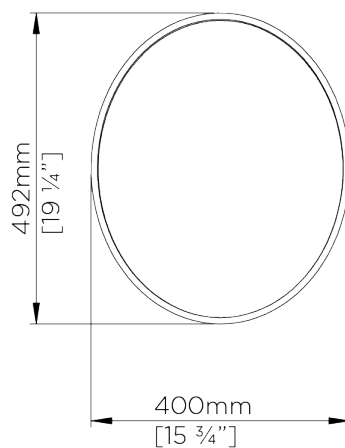

PORTA ROMANA

Salvatore Nest Of Tables

CST39 | French Brass

French Brass shown with Astronomy Glass Tops

HEIGHT
600mm | 23 3/4"

CONSTRUCTED FROM
Forged steel with decorative finish
and tough glass top

WIDTH
602mm | 23 3/4"

WEIGHT
29.8 kg | 65.56 lbs

DEPTH
500mm | 19 3/4"

FINISHES
1 Burnt Silver
2 French Brass

Salvatore Nest Of Tables

CST39

HEIGHT
600mm | 23 3/4"

WIDTH
602mm | 23 3/4"

DEPTH
500mm | 19 3/4"