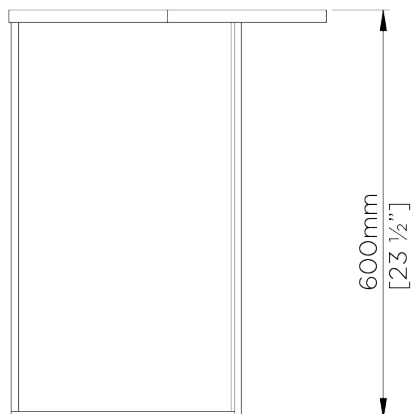

PORTA ROMANA

Salvatore Nest Of Tables

CST39 | French Brass

French Brass shown with Astronomy Glass Tops

HEIGHT
600mm | 23 3/4"

CONSTRUCTED FROM
Forged steel with decorative finish
and tough glass top

WIDTH
602mm | 23 3/4"

WEIGHT
29.8 kg | 65.56 lbs

DEPTH
500mm | 19 3/4"

FINISHES
1 Burnt Silver
2 French Brass

Salvatore Nest Of Tables

CST39

HEIGHT
600mm | 23 3/4"

WIDTH
602mm | 23 3/4"

DEPTH
500mm | 19 3/4"