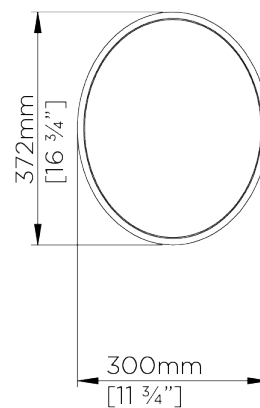

PORTA ROMANA

Salvatore Nest Of Tables

CST39 | French Brass

French Brass shown with Astronomy Glass Tops

HEIGHT
600mm | 23 3/4"

CONSTRUCTED FROM
Forged steel with decorative finish
and tough glass top

WIDTH
602mm | 23 3/4"

WEIGHT
29.8 kg | 65.56 lbs

DEPTH
500mm | 19 3/4"

FINISHES
1 Burnt Silver
2 French Brass

Salvatore Nest Of Tables

CST39

HEIGHT
600mm | 23 3/4"

WIDTH
602mm | 23 3/4"

DEPTH
500mm | 19 3/4"