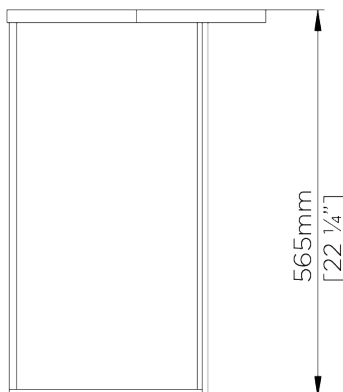

PORTA ROMANA

Salvatore Nest Of Tables

CST39 | French Brass

French Brass shown with Astronomy Glass Tops

HEIGHT
600mm | 23 3/4"

CONSTRUCTED FROM
Forged steel with decorative finish
and tough glass top

WIDTH
602mm | 23 3/4"

WEIGHT
29.8 kg | 65.56 lbs

DEPTH
500mm | 19 3/4"

FINISHES
1 Burnt Silver
2 French Brass

Salvatore Nest Of Tables

CST39

HEIGHT
600mm | 23 3/4"

WIDTH
602mm | 23 3/4"

DEPTH
500mm | 19 3/4"