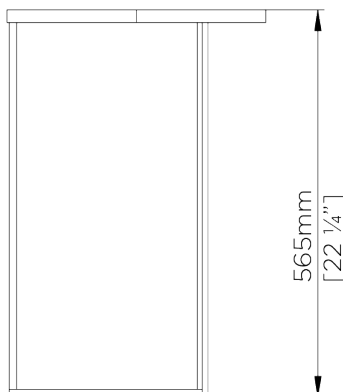

PORTA ROMANA

Salvatore Nest Of Tables

CST39 | Burnt Silver

Burnt Silver shown with Black Glass Top

HEIGHT
600mm | 23 3/4"

CONSTRUCTED FROM
Forged steel with decorative finish
and tough glass top

WIDTH
602mm | 23 3/4"

WEIGHT
29.8 kg | 65.56 lbs

DEPTH
500mm | 19 3/4"

FINISHES
1 Burnt Silver
2 French Brass

Salvatore Nest Of Tables

CST39

HEIGHT
600mm | 23 3/4"

WIDTH
602mm | 23 3/4"

DEPTH
500mm | 19 3/4"