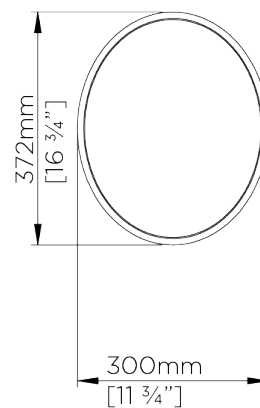

PORTA ROMANA

Salvatore Nest Of Tables

CST39 | Burnt Silver

Burnt Silver shown with Black Glass Top

HEIGHT
600mm | 23 3/4"

CONSTRUCTED FROM
Forged steel with decorative finish
and tough glass top

WIDTH
602mm | 23 3/4"

WEIGHT
29.8 kg | 65.56 lbs

DEPTH
500mm | 19 3/4"

FINISHES
1 Burnt Silver
2 French Brass

Salvatore Nest Of Tables

CST39

HEIGHT
600mm | 23 3/4"

WIDTH
602mm | 23 3/4"

DEPTH
500mm | 19 3/4"