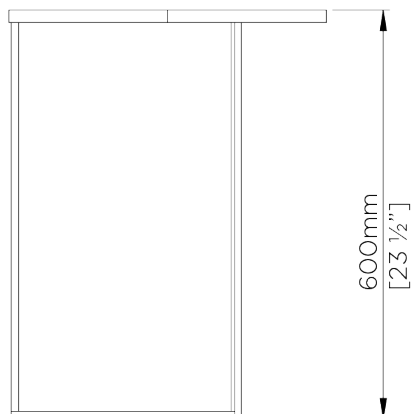

PORTA ROMANA

Salvatore Nest Of Tables

CST39 | Burnt Silver

Burnt Silver shown with Black Glass Top

HEIGHT
600mm | 23 3/4"

CONSTRUCTED FROM
Forged steel with decorative finish
and tough glass top

WIDTH
602mm | 23 3/4"

WEIGHT
29.8 kg | 65.56 lbs

DEPTH
500mm | 19 3/4"

FINISHES
1 Burnt Silver
2 French Brass

Salvatore Nest Of Tables

CST39

HEIGHT
600mm | 23 3/4"

WIDTH
602mm | 23 3/4"

DEPTH
500mm | 19 3/4"