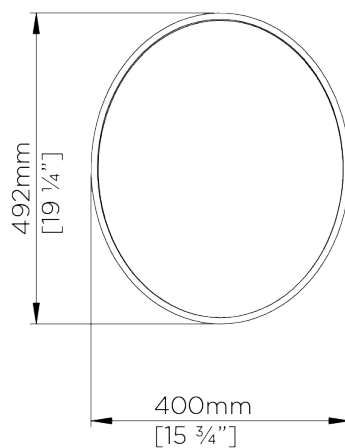

PORTA ROMANA

Salvatore Nest Of Tables

CST39 | Burnt Silver

Burnt Silver shown with Black Glass Top

HEIGHT
600mm | 23 3/4"

CONSTRUCTED FROM
Forged steel with decorative finish
and tough glass top

WIDTH
602mm | 23 3/4"

WEIGHT
29.8 kg | 65.56 lbs

DEPTH
500mm | 19 3/4"

FINISHES
1 Burnt Silver
2 French Brass

Salvatore Nest Of Tables

CST39

HEIGHT
600mm | 23 3/4"

WIDTH
602mm | 23 3/4"

DEPTH
500mm | 19 3/4"