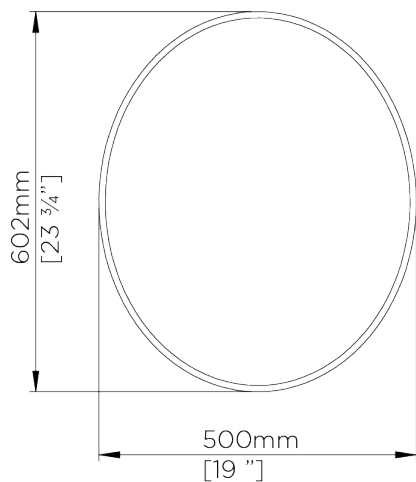

PORTA ROMANA

Salvatore Nest Of Tables

CST39 | Burnt Silver

Burnt Silver shown with Black Glass Top

HEIGHT
600mm | 23 3/4"

CONSTRUCTED FROM
Forged steel with decorative finish
and tough glass top

WIDTH
602mm | 23 3/4"

WEIGHT
29.8 kg | 65.56 lbs

DEPTH
500mm | 19 3/4"

FINISHES
1 Burnt Silver
2 French Brass

Salvatore Nest Of Tables

CST39

HEIGHT
600mm | 23 3/4"

WIDTH
602mm | 23 3/4"

DEPTH
500mm | 19 3/4"