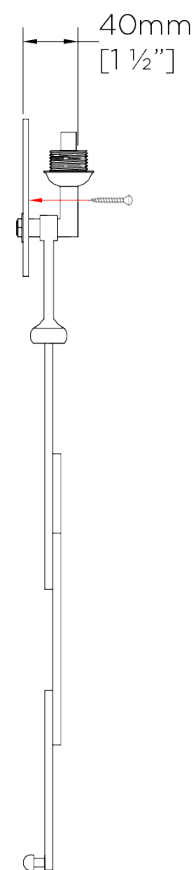

PORTA ROMANA

Salperton Wall Light Small

TWL56S | White Gold

White Gold shown with 9" Open Back Short Rectangle in Dove Satin

HEIGHT
560mm | 22 1/4"

CONSTRUCTED FROM
Forged steel with decorative finish

RECOMMENDED SHADE
9" Open Back Short Rectangle

HEIGHT WITH SHADE
665mm | 26 1/4"

WEIGHT
1.1 kg | 2.42 lbs

MAX WATTAGE
25W

WIDTH
180mm | 7 1/4"

PROJECTION
95mm | 3 3/4"

LAMP
1 x T-4 G-9 Lamp

WIDTH WITH SHADE
229mm | 9 1/4"

VOLTAGE
120V

FINISHES

- 1 Bronzed
- 2 Decayed Gold
- 3 Decayed Silver
- 4 White Gold

Salperton Wall Light Small

TWL56S

HEIGHT
560mm | 22 1/4"

HEIGHT WITH SHADE
665mm | 26 1/4"

WIDTH
180mm | 7 1/4"

WIDTH WITH SHADE
229mm | 9 1/4"

BACK

FRONT

SIDE

© Porta Romana 2022

Dimensions and weights are provided as a guide. All Porta Romana Products are made by hand and variations can occur in some products. The products you are buying or marketing are exclusive designs belonging to Porta Romana. Please do not submit design sheets featuring our products to other manufacturing companies nor to other parties who might. Any manufacturer found to be reproducing Porta Romana products will be breaching copyright law and will be actively pursued