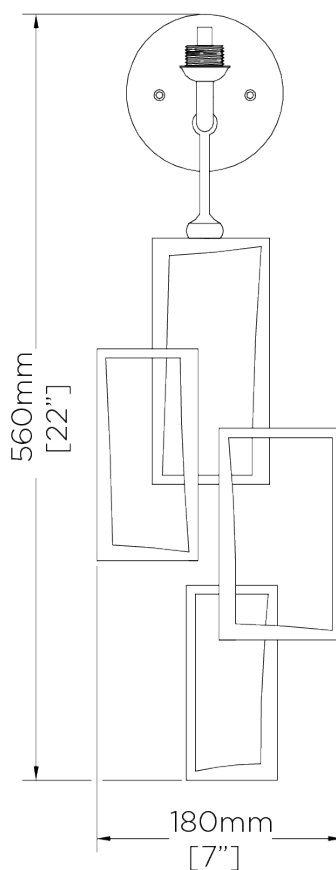

PORTA ROMANA

Salperton Wall Light Small

TWL56S | White Gold

White Gold shown with 9" Open Back Short Rectangle in Dove Satin

HEIGHT
560mm | 22 1/4"

CONSTRUCTED FROM
Forged steel with decorative finish

RECOMMENDED SHADE
9" Open Back Short Rectangle

HEIGHT WITH SHADE
665mm | 26 1/4"

WEIGHT
1.1 kg | 2.42 lbs

MAX WATTAGE
25W

WIDTH
180mm | 7 1/4"

PROJECTION
95mm | 3 3/4"

LAMP
1 x T-4 G-9 Lamp

WIDTH WITH SHADE
229mm | 9 1/4"

VOLTAGE
120V

FINISHES

- 1 Bronzed
- 2 Decayed Gold
- 3 Decayed Silver
- 4 White Gold

Salperton Wall Light Small

TWL56S

HEIGHT
560mm | 22 1/4"

HEIGHT WITH SHADE
665mm | 26 1/4"

WIDTH
180mm | 7 1/4"

WIDTH WITH SHADE
229mm | 9 1/4"

BACK

FRONT

SIDE

© Porta Romana 2022

Dimensions and weights are provided as a guide. All Porta Romana Products are made by hand and variations can occur in some products. The products you are buying or marketing are exclusive designs belonging to Porta Romana. Please do not submit design sheets featuring our products to other manufacturing companies nor to other parties who might. Any manufacturer found to be reproducing Porta Romana products will be breaching copyright law and will be actively pursued