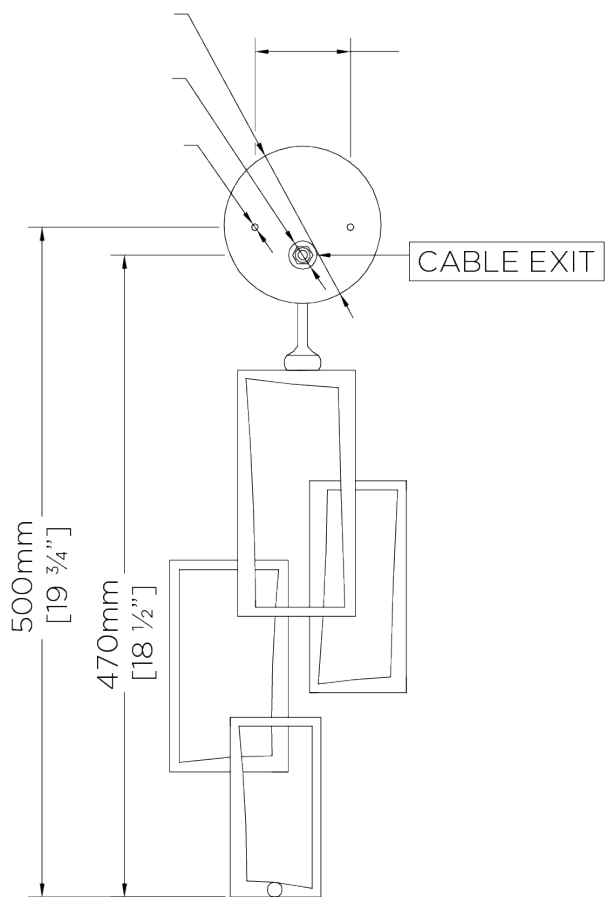

PORTA ROMANA

Salperton Wall Light Small

TWL56S | White Gold

White Gold shown with 9" Open Back Short Rectangle in Dove Satin

HEIGHT
560mm | 22 1/4"

CONSTRUCTED FROM
Forged steel with decorative finish

RECOMMENDED SHADE
9" Open Back Short Rectangle

HEIGHT WITH SHADE
665mm | 26 1/4"

WEIGHT
1.1 kg | 2.42 lbs

MAX WATTAGE
25W

WIDTH
180mm | 7 1/4"

PROJECTION
95mm | 3 3/4"

LAMP
1 x T-4 G-9 Lamp

WIDTH WITH SHADE
229mm | 9 1/4"

VOLTAGE
120V

FINISHES

- 1 Bronzed
- 2 Decayed Gold
- 3 Decayed Silver
- 4 White Gold

Salperton Wall Light Small

TWL56S

HEIGHT
560mm | 22 1/4"

HEIGHT WITH SHADE
665mm | 26 1/4"

WIDTH
180mm | 7 1/4"

WIDTH WITH SHADE
229mm | 9 1/4"