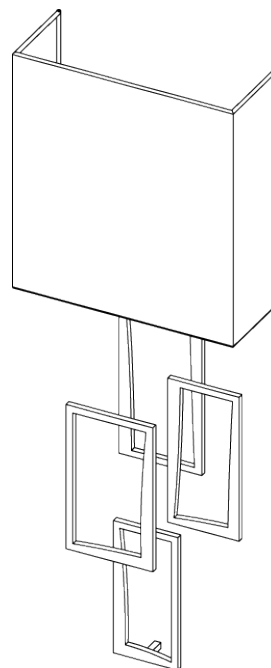

PORTA ROMANA

Salperton Wall Light Small

TWL56S | White Gold

White Gold shown with 9" Open Back Short Rectangle in Dove Satin

HEIGHT
560mm | 22 1/4"

CONSTRUCTED FROM
Forged steel with decorative finish

RECOMMENDED SHADE
9" Open Back Short Rectangle

HEIGHT WITH SHADE
665mm | 26 1/4"

WEIGHT
1.1 kg | 2.42 lbs

MAX WATTAGE
25W

WIDTH
180mm | 7 1/4"

PROJECTION
95mm | 3 3/4"

LAMP
1 x T-4 G-9 Lamp

WIDTH WITH SHADE
229mm | 9 1/4"

VOLTAGE
120V

FINISHES

- 1 Bronzed
- 2 Decayed Gold
- 3 Decayed Silver
- 4 White Gold

Salperton Wall Light Small

TWL56S

HEIGHT
560mm | 22 1/4"

HEIGHT WITH SHADE
665mm | 26 1/4"

WIDTH
180mm | 7 1/4"

WIDTH WITH SHADE
229mm | 9 1/4"

BACK

FRONT

SIDE

© Porta Romana 2022

Dimensions and weights are provided as a guide. All Porta Romana Products are made by hand and variations can occur in some products. The products you are buying or marketing are exclusive designs belonging to Porta Romana. Please do not submit design sheets featuring our products to other manufacturing companies nor to other parties who might. Any manufacturer found to be reproducing Porta Romana products will be breaching copyright law and will be actively pursued