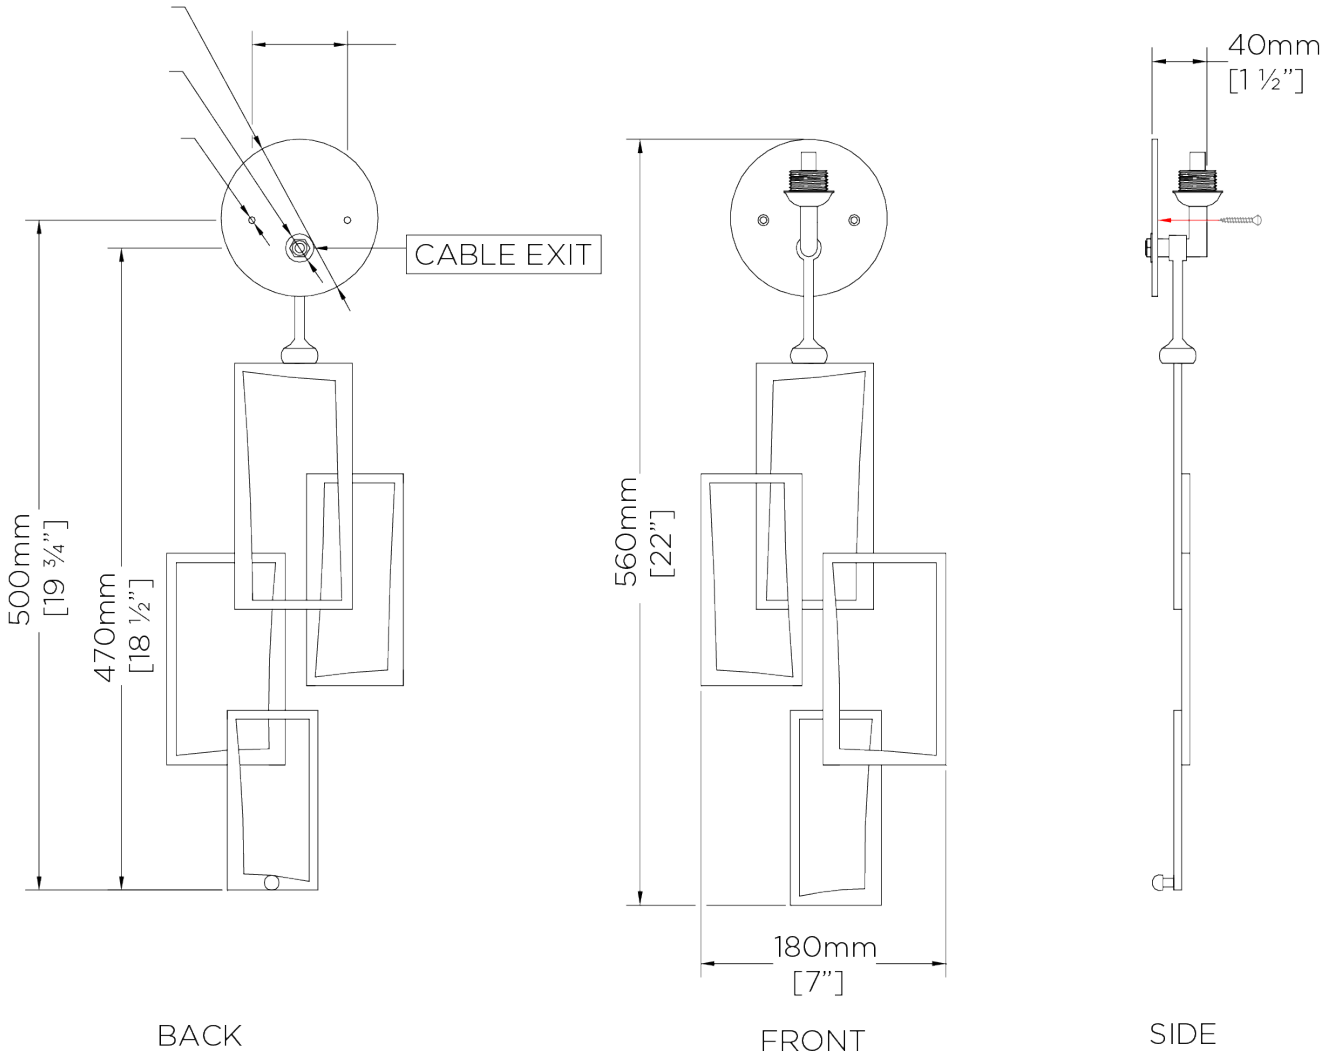

PORTA ROMANA

Salperton Wall Light Small

TWL56S | Decayed Silver

Decayed Silver shown with 9" Open Back Short Rectangle in Dove Satin

HEIGHT
560mm | 22 1/4"

CONSTRUCTED FROM
Forged steel with decorative finish

RECOMMENDED SHADE
9" Open Back Short Rectangle

HEIGHT WITH SHADE
665mm | 26 1/4"

WEIGHT
1.1 kg | 2.42 lbs

MAX WATTAGE
25W

WIDTH
180mm | 7 1/4"

PROJECTION
95mm | 3 3/4"

LAMP
1 x T-4 G-9 Lamp

WIDTH WITH SHADE
229mm | 9 1/4"

VOLTAGE
120V

FINISHES

- 1 Bronzed
- 2 Decayed Gold
- 3 Decayed Silver
- 4 White Gold

Salperton Wall Light Small

TWL56S

HEIGHT
560mm | 22 1/4"

HEIGHT WITH SHADE
665mm | 26 1/4"

WIDTH
180mm | 7 1/4"

WIDTH WITH SHADE
229mm | 9 1/4"

© Porta Romana 2022

Dimensions and weights are provided as a guide. All Porta Romana Products are made by hand and variations can occur in some products. The products you are buying or marketing are exclusive designs belonging to Porta Romana. Please do not submit design sheets featuring our products to other manufacturing companies nor to other parties who might. Any manufacturer found to be reproducing Porta Romana products will be breaching copyright law and will be actively pursued