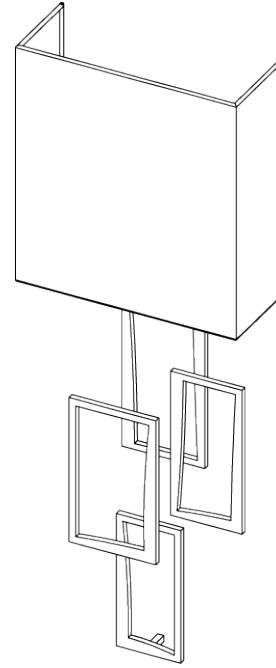

PORTA ROMANA

Salperton Wall Light Small

TWL56S | Decayed Silver

Decayed Silver shown with 9" Open Back Short Rectangle in Dove Satin

HEIGHT
560mm | 22 1/4"

CONSTRUCTED FROM
Forged steel with decorative finish

RECOMMENDED SHADE
9" Open Back Short Rectangle

HEIGHT WITH SHADE
665mm | 26 1/4"

WEIGHT
1.1 kg | 2.42 lbs

MAX WATTAGE
25W

WIDTH
180mm | 7 1/4"

PROJECTION
95mm | 3 3/4"

LAMP
1 x T-4 G-9 Lamp

WIDTH WITH SHADE
229mm | 9 1/4"

VOLTAGE
120V

FINISHES

- 1 Bronzed
- 2 Decayed Gold
- 3 Decayed Silver
- 4 White Gold

Salperton Wall Light Small

TWL56S

HEIGHT
560mm | 22 1/4"

HEIGHT WITH SHADE
665mm | 26 1/4"

WIDTH
180mm | 7 1/4"

WIDTH WITH SHADE
229mm | 9 1/4"

© Porta Romana 2022

Dimensions and weights are provided as a guide. All Porta Romana Products are made by hand and variations can occur in some products. The products you are buying or marketing are exclusive designs belonging to Porta Romana. Please do not submit design sheets featuring our products to other manufacturing companies nor to other parties who might. Any manufacturer found to be reproducing Porta Romana products will be breaching copyright law and will be actively pursued