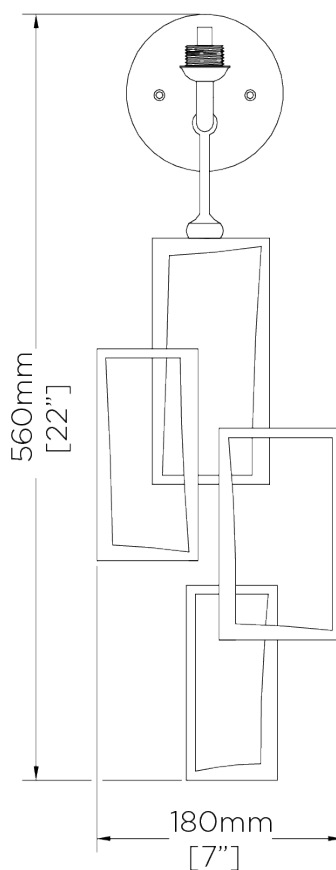

PORTA ROMANA

Salperton Wall Light Small

TWL56S | Decayed Gold

Decayed Gold shown with 9" Open Back Short Rectangle in Wren Satin

HEIGHT
560mm | 22 1/4"

CONSTRUCTED FROM
Forged steel with decorative finish

RECOMMENDED SHADE
9" Open Back Short Rectangle

HEIGHT WITH SHADE
665mm | 26 1/4"

WEIGHT
1.1 kg | 2.42 lbs

MAX WATTAGE
25W

WIDTH
180mm | 7 1/4"

PROJECTION
95mm | 3 3/4"

LAMP
1 x T-4 G-9 Lamp

WIDTH WITH SHADE
229mm | 9 1/4"

VOLTAGE
120V

FINISHES

- 1 Bronzed
- 2 Decayed Gold
- 3 Decayed Silver
- 4 White Gold

Salperton Wall Light Small

TWL56S

HEIGHT
560mm | 22 1/4"

HEIGHT WITH SHADE
665mm | 26 1/4"

WIDTH
180mm | 7 1/4"

WIDTH WITH SHADE
229mm | 9 1/4"

BACK

FRONT

SIDE

© Porta Romana 2022

Dimensions and weights are provided as a guide. All Porta Romana Products are made by hand and variations can occur in some products. The products you are buying or marketing are exclusive designs belonging to Porta Romana. Please do not submit design sheets featuring our products to other manufacturing companies nor to other parties who might. Any manufacturer found to be reproducing Porta Romana products will be breaching copyright law and will be actively pursued