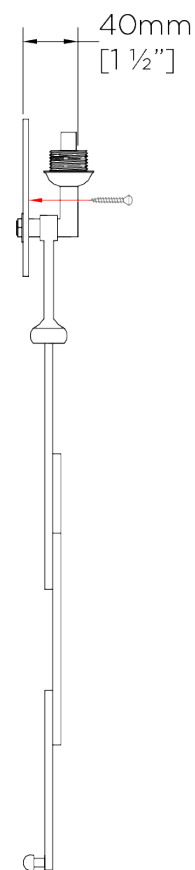

PORTA ROMANA

Salperton Wall Light Small

TWL56S | Decayed Gold

Decayed Gold shown with 9" Open Back Short Rectangle in Wren Satin

HEIGHT
560mm | 22 1/4"

CONSTRUCTED FROM
Forged steel with decorative finish

RECOMMENDED SHADE
9" Open Back Short Rectangle

HEIGHT WITH SHADE
665mm | 26 1/4"

WEIGHT
1.1 kg | 2.42 lbs

MAX WATTAGE
25W

WIDTH
180mm | 7 1/4"

PROJECTION
95mm | 3 3/4"

LAMP
1 x T-4 G-9 Lamp

WIDTH WITH SHADE
229mm | 9 1/4"

VOLTAGE
120V

FINISHES

- 1 Bronzed
- 2 Decayed Gold
- 3 Decayed Silver
- 4 White Gold

Salperton Wall Light Small

TWL56S

HEIGHT
560mm | 22 1/4"

HEIGHT WITH SHADE
665mm | 26 1/4"

WIDTH
180mm | 7 1/4"

WIDTH WITH SHADE
229mm | 9 1/4"

BACK

FRONT

SIDE

© Porta Romana 2022

Dimensions and weights are provided as a guide. All Porta Romana Products are made by hand and variations can occur in some products. The products you are buying or marketing are exclusive designs belonging to Porta Romana. Please do not submit design sheets featuring our products to other manufacturing companies nor to other parties who might. Any manufacturer found to be reproducing Porta Romana products will be breaching copyright law and will be actively pursued