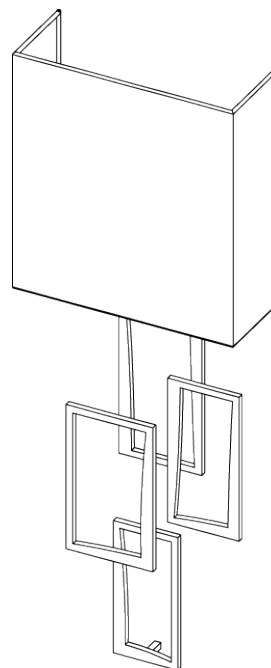

PORTA ROMANA

Salperton Wall Light Small

TWL56S | Decayed Gold

Decayed Gold shown with 9" Open Back Short Rectangle in Wren Satin

HEIGHT
560mm | 22 1/4"

CONSTRUCTED FROM
Forged steel with decorative finish

RECOMMENDED SHADE
9" Open Back Short Rectangle

HEIGHT WITH SHADE
665mm | 26 1/4"

WEIGHT
1.1 kg | 2.42 lbs

MAX WATTAGE
25W

WIDTH
180mm | 7 1/4"

PROJECTION
95mm | 3 3/4"

LAMP
1 x T-4 G-9 Lamp

WIDTH WITH SHADE
229mm | 9 1/4"

VOLTAGE
120V

FINISHES

- 1 Bronzed
- 2 Decayed Gold
- 3 Decayed Silver
- 4 White Gold

Salperton Wall Light Small

TWL56S

HEIGHT
560mm | 22 1/4"

HEIGHT WITH SHADE
665mm | 26 1/4"

WIDTH
180mm | 7 1/4"

WIDTH WITH SHADE
229mm | 9 1/4"

BACK

FRONT

SIDE

© Porta Romana 2022

Dimensions and weights are provided as a guide. All Porta Romana Products are made by hand and variations can occur in some products. The products you are buying or marketing are exclusive designs belonging to Porta Romana. Please do not submit design sheets featuring our products to other manufacturing companies nor to other parties who might. Any manufacturer found to be reproducing Porta Romana products will be breaching copyright law and will be actively pursued