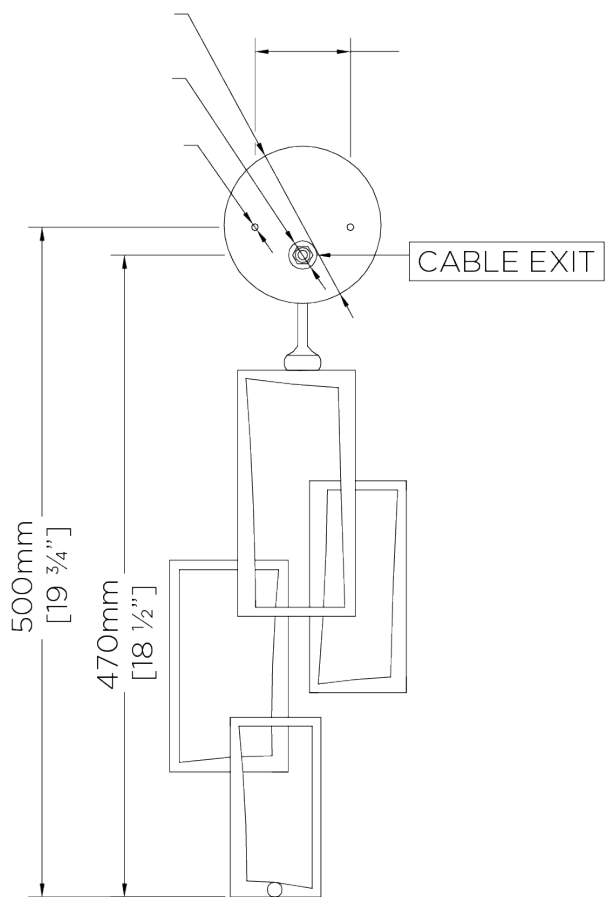

PORTA ROMANA

Salperton Wall Light Small

TWL56S | Decayed Gold

Decayed Gold shown with 9" Open Back Short Rectangle in Wren Satin

HEIGHT
560mm | 22 1/4"

CONSTRUCTED FROM
Forged steel with decorative finish

RECOMMENDED SHADE
9" Open Back Short Rectangle

HEIGHT WITH SHADE
665mm | 26 1/4"

WEIGHT
1.1 kg | 2.42 lbs

MAX WATTAGE
25W

WIDTH
180mm | 7 1/4"

PROJECTION
95mm | 3 3/4"

LAMP
1 x T-4 G-9 Lamp

WIDTH WITH SHADE
229mm | 9 1/4"

VOLTAGE
120V

FINISHES

- 1 Bronzed
- 2 Decayed Gold
- 3 Decayed Silver
- 4 White Gold

Salperton Wall Light Small

TWL56S

HEIGHT
560mm | 22 1/4"

HEIGHT WITH SHADE
665mm | 26 1/4"

WIDTH
180mm | 7 1/4"

WIDTH WITH SHADE
229mm | 9 1/4"