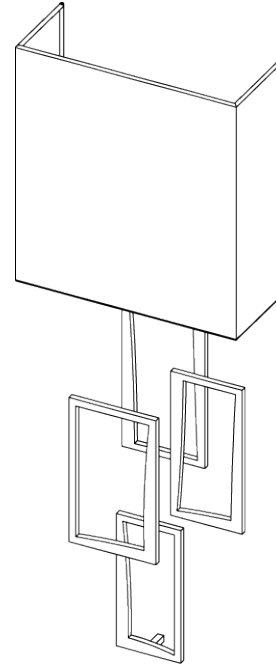

## Salperton Wall Light Small

TWL56S | Bronzed

Bronzed shown with 9" Open Back Short Rectangle in Putty Silk

HEIGHT  
560mm | 22 1/4"

CONSTRUCTED FROM  
Forged steel with decorative finish

RECOMMENDED SHADE  
9" Open Back Short Rectangle

HEIGHT WITH SHADE  
665mm | 26 1/4"

WEIGHT  
1.1 kg | 2.42 lbs

MAX WATTAGE  
25W

WIDTH  
180mm | 7 1/4"

PROJECTION  
95mm | 3 3/4"

LAMP  
1 x T-4 G-9 Lamp

WIDTH WITH SHADE  
229mm | 9 1/4"

VOLTAGE  
120V

# Salperton Wall Light Small

TWL56S

HEIGHT  
560mm | 22 1/4"

HEIGHT WITH SHADE  
665mm | 26 1/4"

WIDTH  
180mm | 7 1/4"

WIDTH WITH SHADE  
229mm | 9 1/4"

© Porta Romana 2022

Dimensions and weights are provided as a guide. All Porta Romana Products are made by hand and variations can occur in some products. The products you are buying or marketing are exclusive designs belonging to Porta Romana. Please do not submit design sheets featuring our products to other manufacturing companies nor to other parties who might. Any manufacturer found to be reproducing Porta Romana products will be breaching copyright law and will be actively pursued