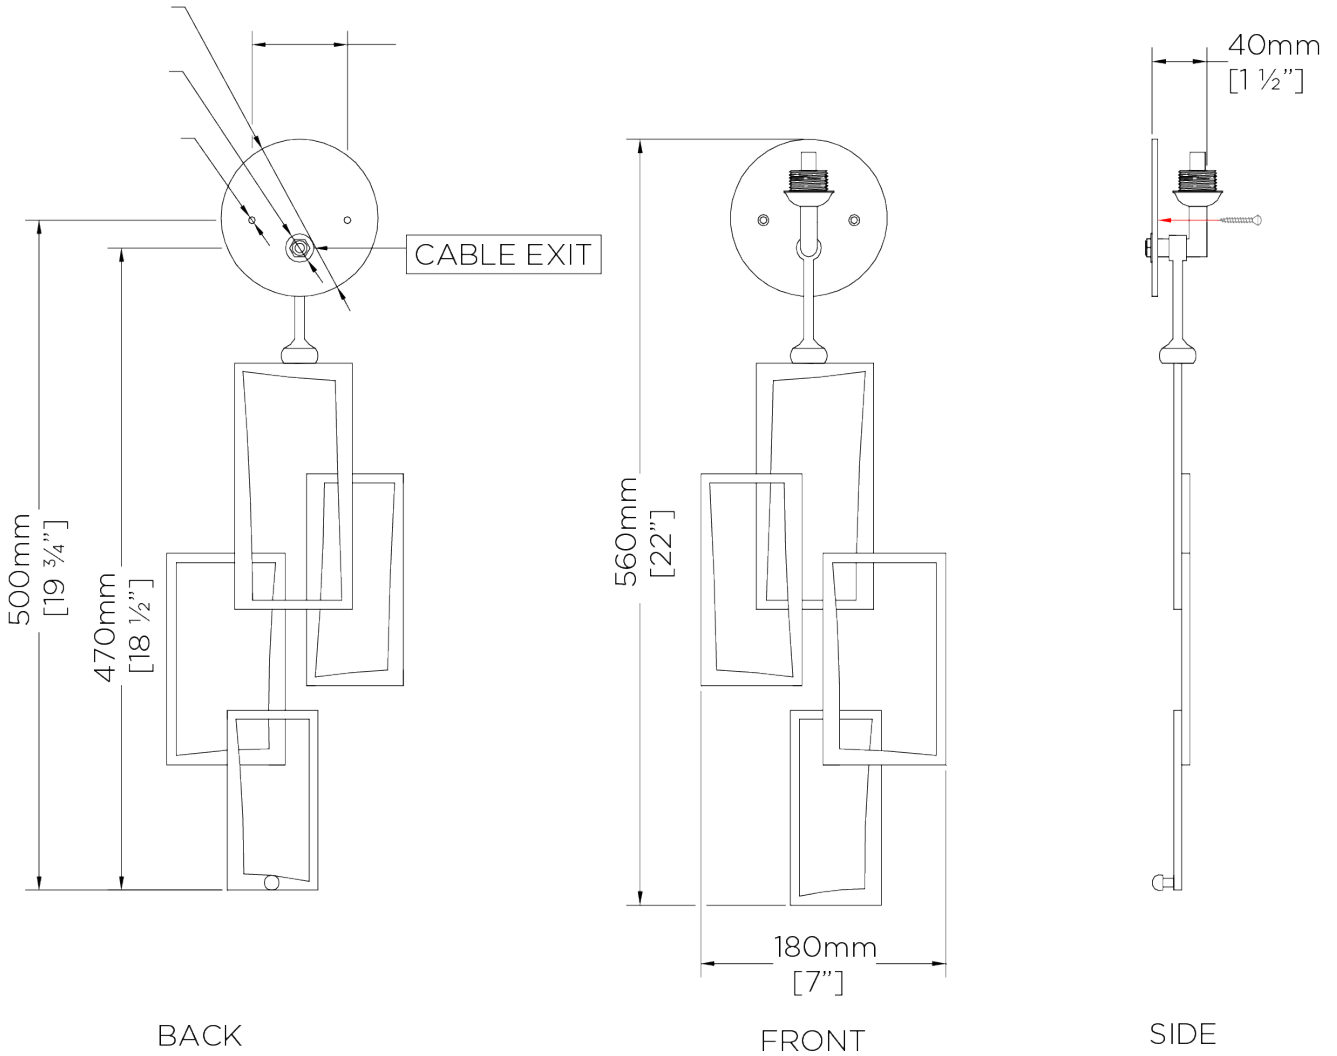

## Salperton Wall Light Small

TWL56S | Bronzed

Bronzed shown with 9" Open Back Short Rectangle in Putty Silk

HEIGHT  
560mm | 22 1/4"

CONSTRUCTED FROM  
Forged steel with decorative finish

RECOMMENDED SHADE  
9" Open Back Short Rectangle

HEIGHT WITH SHADE  
665mm | 26 1/4"

WEIGHT  
1.1 kg | 2.42 lbs

MAX WATTAGE  
25W

WIDTH  
180mm | 7 1/4"

PROJECTION  
95mm | 3 3/4"

LAMP  
1 x T-4 G-9 Lamp

WIDTH WITH SHADE  
229mm | 9 1/4"

VOLTAGE  
120V

# Salperton Wall Light Small

TWL56S

HEIGHT  
560mm | 22 1/4"

HEIGHT WITH SHADE  
665mm | 26 1/4"

WIDTH  
180mm | 7 1/4"

WIDTH WITH SHADE  
229mm | 9 1/4"

© Porta Romana 2022

Dimensions and weights are provided as a guide. All Porta Romana Products are made by hand and variations can occur in some products. The products you are buying or marketing are exclusive designs belonging to Porta Romana. Please do not submit design sheets featuring our products to other manufacturing companies nor to other parties who might. Any manufacturer found to be reproducing Porta Romana products will be breaching copyright law and will be actively pursued