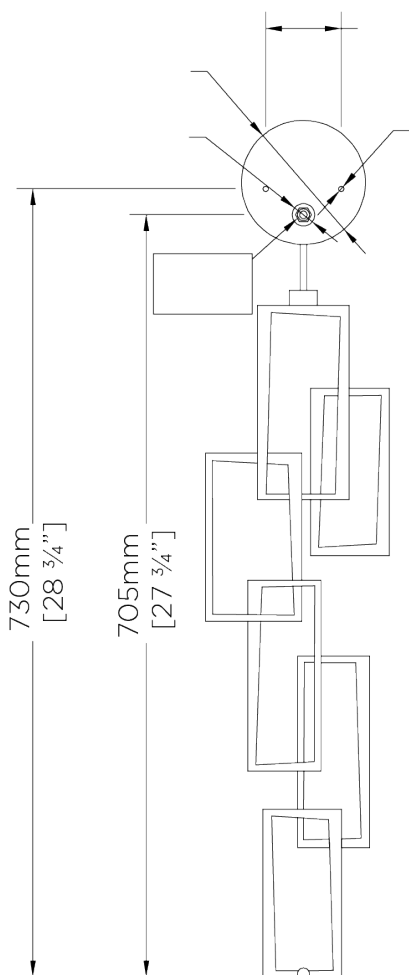

PORTA ROMANA

Salperton Wall Light Large

TWL56L | White Gold

White Gold shown with 9" Open Back Rectangle in Pidgeon

HEIGHT
790mm | 31 1/4"

CONSTRUCTED FROM
Forged steel with decorative finish

RECOMMENDED SHADE
9" Open Back Short Rectangle

HEIGHT WITH SHADE
980mm | 38 3/4"

WEIGHT
1.7 kg | 3.74 lbs

MAX WATTAGE
25W

WIDTH
180mm | 7 1/4"

PROJECTION
102mm | 4 1/4"

LAMP
1 x Torpedo Type B10 Candelabra
Base

WIDTH WITH SHADE
229mm | 9 1/4"

VOLTAGE
120V

FINISHES

- 1 Bronzed
- 2 Decayed Gold
- 3 Decayed Silver
- 4 White Gold

© Porta Romana 2022

PR

PORTAROMANA.COM

Salperton Wall Light Large

TWL56L

HEIGHT
790mm | 31 1/4"

HEIGHT WITH SHADE
980mm | 38 3/4"

WIDTH
180mm | 7 1/4"

WIDTH WITH SHADE
229mm | 9 1/4"

BACK

FRONT

SIDE

© Porta Romana 2022

Dimensions and weights are provided as a guide. All Porta Romana Products are made by hand and variations can occur in some products. The products you are buying or marketing are exclusive designs belonging to Porta Romana. Please do not submit design sheets featuring our products to other manufacturing companies nor to other parties who might. Any manufacturer found to be reproducing Porta Romana products will be breaching copyright law and will be actively pursued