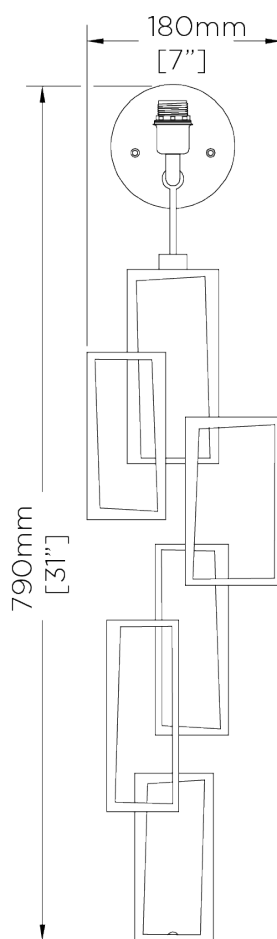

PORTA ROMANA

Salperton Wall Light Large

TWL56L | White Gold

White Gold shown with 9" Open Back Rectangle in Pidgeon

HEIGHT
790mm | 31 1/4"

CONSTRUCTED FROM
Forged steel with decorative finish

RECOMMENDED SHADE
9" Open Back Short Rectangle

HEIGHT WITH SHADE
980mm | 38 3/4"

WEIGHT
1.7 kg | 3.74 lbs

MAX WATTAGE
25W

WIDTH
180mm | 7 1/4"

PROJECTION
102mm | 4 1/4"

LAMP
1 x Torpedo Type B10 Candelabra
Base

WIDTH WITH SHADE
229mm | 9 1/4"

VOLTAGE
120V

FINISHES

- 1 Bronzed
- 2 Decayed Gold
- 3 Decayed Silver
- 4 White Gold

© Porta Romana 2022

PR

PORTAROMANA.COM

Salperton Wall Light Large

TWL56L

HEIGHT
790mm | 31 1/4"

HEIGHT WITH SHADE
980mm | 38 3/4"

WIDTH
180mm | 7 1/4"

WIDTH WITH SHADE
229mm | 9 1/4"

BACK

FRONT

SIDE

© Porta Romana 2022

Dimensions and weights are provided as a guide. All Porta Romana Products are made by hand and variations can occur in some products. The products you are buying or marketing are exclusive designs belonging to Porta Romana. Please do not submit design sheets featuring our products to other manufacturing companies nor to other parties who might. Any manufacturer found to be reproducing Porta Romana products will be breaching copyright law and will be actively pursued