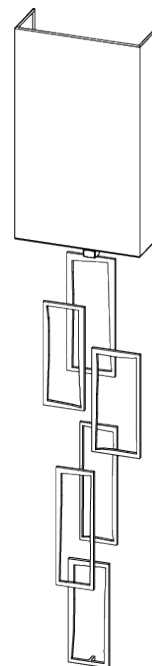

PORTA ROMANA

Salperton Wall Light Large

TWL56L | White Gold

White Gold shown with 9" Open Back Rectangle in Pidgeon

HEIGHT
790mm | 31 1/4"

CONSTRUCTED FROM
Forged steel with decorative finish

RECOMMENDED SHADE
9" Open Back Short Rectangle

HEIGHT WITH SHADE
980mm | 38 3/4"

WEIGHT
1.7 kg | 3.74 lbs

MAX WATTAGE
25W

WIDTH
180mm | 7 1/4"

PROJECTION
102mm | 4 1/4"

LAMP
1 x Torpedo Type B10 Candelabra
Base

WIDTH WITH SHADE
229mm | 9 1/4"

VOLTAGE
120V

FINISHES

- 1 Bronzed
- 2 Decayed Gold
- 3 Decayed Silver
- 4 White Gold

© Porta Romana 2022

PR

PORTAROMANA.COM

Salperton Wall Light Large

TWL56L

HEIGHT
790mm | 31 1/4"

HEIGHT WITH SHADE
980mm | 38 3/4"

WIDTH
180mm | 7 1/4"

WIDTH WITH SHADE
229mm | 9 1/4"

BACK

FRONT

SIDE

© Porta Romana 2022

Dimensions and weights are provided as a guide. All Porta Romana Products are made by hand and variations can occur in some products. The products you are buying or marketing are exclusive designs belonging to Porta Romana. Please do not submit design sheets featuring our products to other manufacturing companies nor to other parties who might. Any manufacturer found to be reproducing Porta Romana products will be breaching copyright law and will be actively pursued