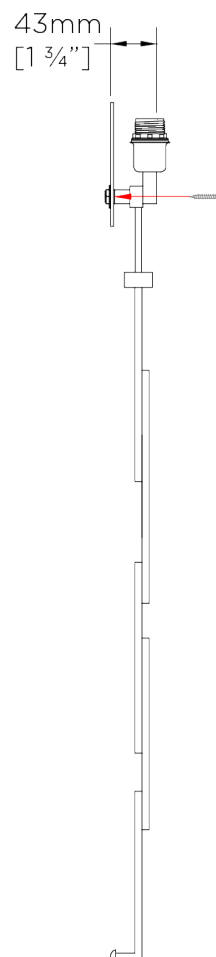

PORTA ROMANA

Salperton Wall Light Large

TWL56L | White Gold

White Gold shown with 9" Open Back Rectangle in Pidgeon

HEIGHT
790mm | 31 1/4"

CONSTRUCTED FROM
Forged steel with decorative finish

RECOMMENDED SHADE
9" Open Back Short Rectangle

HEIGHT WITH SHADE
980mm | 38 3/4"

WEIGHT
1.7 kg | 3.74 lbs

MAX WATTAGE
25W

WIDTH
180mm | 7 1/4"

PROJECTION
102mm | 4 1/4"

LAMP
1 x Torpedo Type B10 Candelabra
Base

WIDTH WITH SHADE
229mm | 9 1/4"

VOLTAGE
120V

FINISHES

- 1 Bronzed
- 2 Decayed Gold
- 3 Decayed Silver
- 4 White Gold

© Porta Romana 2022

PR

PORTAROMANA.COM

Salperton Wall Light Large

TWL56L

HEIGHT
790mm | 31 1/4"

HEIGHT WITH SHADE
980mm | 38 3/4"

WIDTH
180mm | 7 1/4"

WIDTH WITH SHADE
229mm | 9 1/4"

BACK

FRONT

SIDE

© Porta Romana 2022

Dimensions and weights are provided as a guide. All Porta Romana Products are made by hand and variations can occur in some products. The products you are buying or marketing are exclusive designs belonging to Porta Romana. Please do not submit design sheets featuring our products to other manufacturing companies nor to other parties who might. Any manufacturer found to be reproducing Porta Romana products will be breaching copyright law and will be actively pursued