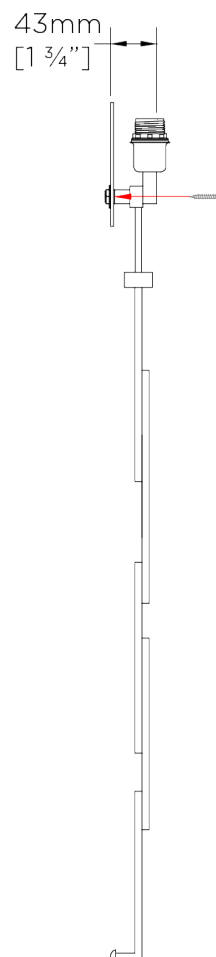

PORTA ROMANA

Salperton Wall Light Large

TWL56L | Decayed Silver

Decayed Silver shown with 9" Open Back Rectangle in Pidgeon

HEIGHT
790mm | 31 1/4"

CONSTRUCTED FROM
Forged steel with decorative finish

RECOMMENDED SHADE
9" Open Back Short Rectangle

HEIGHT WITH SHADE
980mm | 38 3/4"

WEIGHT
1.7 kg | 3.74 lbs

MAX WATTAGE
25W

WIDTH
180mm | 7 1/4"

PROJECTION
102mm | 4 1/4"

LAMP
1 x Torpedo Type B10 Candelabra
Base

WIDTH WITH SHADE
229mm | 9 1/4"

VOLTAGE
120V

FINISHES

- 1 Bronzed
- 2 Decayed Gold
- 3 Decayed Silver
- 4 White Gold

Salperton Wall Light Large

TWL56L

HEIGHT
790mm | 31 1/4"

HEIGHT WITH SHADE
980mm | 38 3/4"

WIDTH
180mm | 7 1/4"

WIDTH WITH SHADE
229mm | 9 1/4"

BACK

FRONT

SIDE

© Porta Romana 2022

Dimensions and weights are provided as a guide. All Porta Romana Products are made by hand and variations can occur in some products. The products you are buying or marketing are exclusive designs belonging to Porta Romana. Please do not submit design sheets featuring our products to other manufacturing companies nor to other parties who might. Any manufacturer found to be reproducing Porta Romana products will be breaching copyright law and will be actively pursued