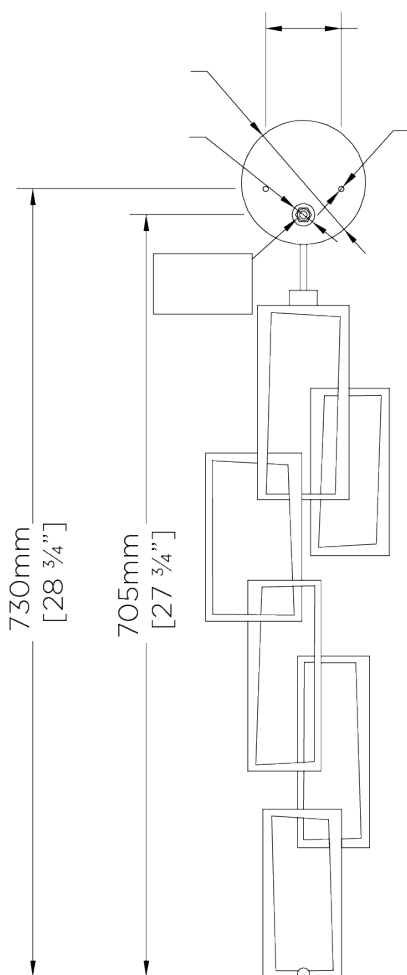

PORTA ROMANA

Salperton Wall Light Large

TWL56L | Decayed Silver

Decayed Silver shown with 9" Open Back Rectangle in Pidgeon

HEIGHT
790mm | 31 1/4"

CONSTRUCTED FROM
Forged steel with decorative finish

RECOMMENDED SHADE
9" Open Back Short Rectangle

HEIGHT WITH SHADE
980mm | 38 3/4"

WEIGHT
1.7 kg | 3.74 lbs

MAX WATTAGE
25W

WIDTH
180mm | 7 1/4"

PROJECTION
102mm | 4 1/4"

LAMP
1 x Torpedo Type B10 Candelabra
Base

WIDTH WITH SHADE
229mm | 9 1/4"

VOLTAGE
120V

FINISHES

- 1 Bronzed
- 2 Decayed Gold
- 3 Decayed Silver
- 4 White Gold

Salperton Wall Light Large

TWL56L

HEIGHT
790mm | 31 1/4"

HEIGHT WITH SHADE
980mm | 38 3/4"

WIDTH
180mm | 7 1/4"

WIDTH WITH SHADE
229mm | 9 1/4"