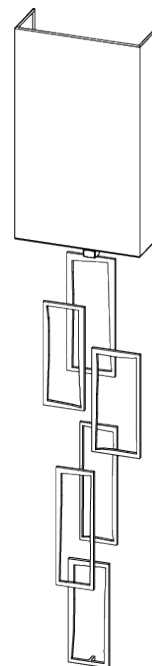

PORTA ROMANA

Salperton Wall Light Large

TWL56L | Decayed Silver

Decayed Silver shown with 9" Open Back Rectangle in Pidgeon

HEIGHT
790mm | 31 1/4"

CONSTRUCTED FROM
Forged steel with decorative finish

RECOMMENDED SHADE
9" Open Back Short Rectangle

HEIGHT WITH SHADE
980mm | 38 3/4"

WEIGHT
1.7 kg | 3.74 lbs

MAX WATTAGE
25W

WIDTH
180mm | 7 1/4"

PROJECTION
102mm | 4 1/4"

LAMP
1 x Torpedo Type B10 Candelabra
Base

WIDTH WITH SHADE
229mm | 9 1/4"

VOLTAGE
120V

FINISHES

- 1 Bronzed
- 2 Decayed Gold
- 3 Decayed Silver
- 4 White Gold

Salperton Wall Light Large

TWL56L

HEIGHT
790mm | 31 1/4"

HEIGHT WITH SHADE
980mm | 38 3/4"

WIDTH
180mm | 7 1/4"

WIDTH WITH SHADE
229mm | 9 1/4"

BACK

FRONT

SIDE

© Porta Romana 2022

Dimensions and weights are provided as a guide. All Porta Romana Products are made by hand and variations can occur in some products. The products you are buying or marketing are exclusive designs belonging to Porta Romana. Please do not submit design sheets featuring our products to other manufacturing companies nor to other parties who might. Any manufacturer found to be reproducing Porta Romana products will be breaching copyright law and will be actively pursued