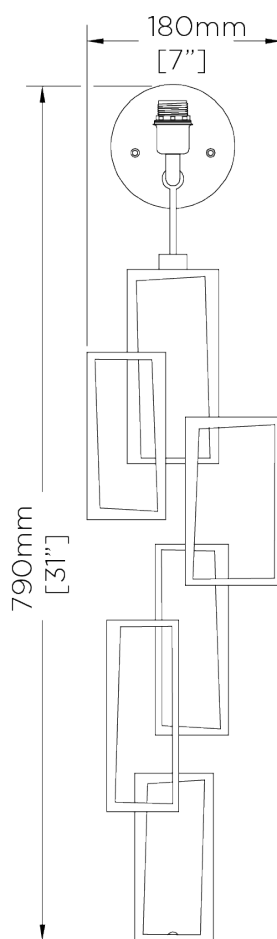

PORTA ROMANA

Salperton Wall Light Large

TWL56L | Decayed Silver

Decayed Silver shown with 9" Open Back Rectangle in Pidgeon

HEIGHT
790mm | 31 1/4"

CONSTRUCTED FROM
Forged steel with decorative finish

RECOMMENDED SHADE
9" Open Back Short Rectangle

HEIGHT WITH SHADE
980mm | 38 3/4"

WEIGHT
1.7 kg | 3.74 lbs

MAX WATTAGE
25W

WIDTH
180mm | 7 1/4"

PROJECTION
102mm | 4 1/4"

LAMP
1 x Torpedo Type B10 Candelabra
Base

WIDTH WITH SHADE
229mm | 9 1/4"

VOLTAGE
120V

FINISHES

- 1 Bronzed
- 2 Decayed Gold
- 3 Decayed Silver
- 4 White Gold

Salperton Wall Light Large

TWL56L

HEIGHT
790mm | 31 1/4"

HEIGHT WITH SHADE
980mm | 38 3/4"

WIDTH
180mm | 7 1/4"

WIDTH WITH SHADE
229mm | 9 1/4"

BACK

FRONT

SIDE

© Porta Romana 2022

Dimensions and weights are provided as a guide. All Porta Romana Products are made by hand and variations can occur in some products. The products you are buying or marketing are exclusive designs belonging to Porta Romana. Please do not submit design sheets featuring our products to other manufacturing companies nor to other parties who might. Any manufacturer found to be reproducing Porta Romana products will be breaching copyright law and will be actively pursued