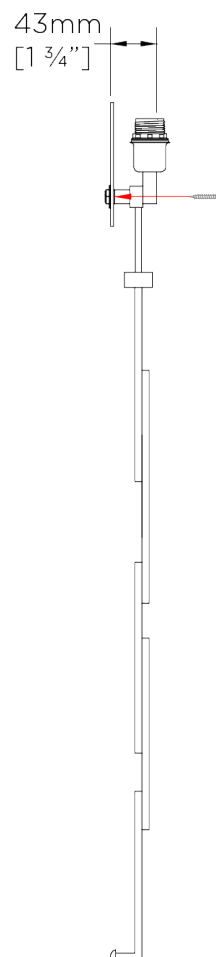

PORTA ROMANA

Salperton Wall Light Large

TWL56L | Decayed Gold

Decayed Gold shown with 9" Open Back Rectangle in Pidgeon

HEIGHT
790mm | 31 1/4"

CONSTRUCTED FROM
Forged steel with decorative finish

RECOMMENDED SHADE
9" Open Back Short Rectangle

HEIGHT WITH SHADE
980mm | 38 3/4"

WEIGHT
1.7 kg | 3.74 lbs

MAX WATTAGE
25W

WIDTH
180mm | 7 1/4"

PROJECTION
102mm | 4 1/4"

LAMP
1 x Torpedo Type B10 Candelabra
Base

WIDTH WITH SHADE
229mm | 9 1/4"

VOLTAGE
120V

FINISHES

- 1 Bronzed
- 2 Decayed Gold
- 3 Decayed Silver
- 4 White Gold

© Porta Romana 2022

PR

PORTAROMANA.COM

Salperton Wall Light Large

TWL56L

HEIGHT
790mm | 31 1/4"

HEIGHT WITH SHADE
980mm | 38 3/4"

WIDTH
180mm | 7 1/4"

WIDTH WITH SHADE
229mm | 9 1/4"

BACK

FRONT

SIDE

© Porta Romana 2022

Dimensions and weights are provided as a guide. All Porta Romana Products are made by hand and variations can occur in some products. The products you are buying or marketing are exclusive designs belonging to Porta Romana. Please do not submit design sheets featuring our products to other manufacturing companies nor to other parties who might. Any manufacturer found to be reproducing Porta Romana products will be breaching copyright law and will be actively pursued