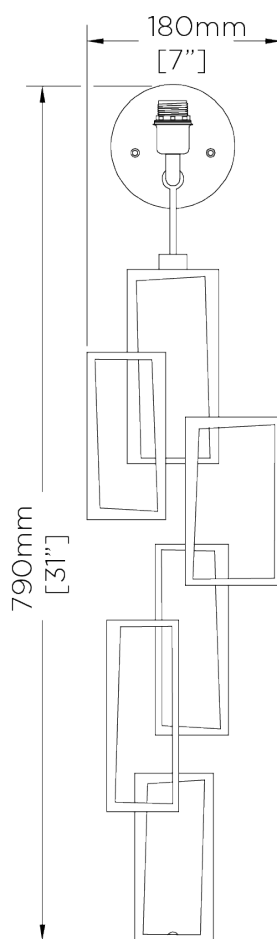

PORTA ROMANA

Salperton Wall Light Large

TWL56L | Decayed Gold

Decayed Gold shown with 9" Open Back Rectangle in Pidgeon

HEIGHT
790mm | 31 1/4"

CONSTRUCTED FROM
Forged steel with decorative finish

RECOMMENDED SHADE
9" Open Back Short Rectangle

HEIGHT WITH SHADE
980mm | 38 3/4"

WEIGHT
1.7 kg | 3.74 lbs

MAX WATTAGE
25W

WIDTH
180mm | 7 1/4"

PROJECTION
102mm | 4 1/4"

LAMP
1 x Torpedo Type B10 Candelabra
Base

WIDTH WITH SHADE
229mm | 9 1/4"

VOLTAGE
120V

FINISHES

- 1 Bronzed
- 2 Decayed Gold
- 3 Decayed Silver
- 4 White Gold

© Porta Romana 2022

PR

PORTAROMANA.COM

Salperton Wall Light Large

TWL56L

HEIGHT
790mm | 31 1/4"

HEIGHT WITH SHADE
980mm | 38 3/4"

WIDTH
180mm | 7 1/4"

WIDTH WITH SHADE
229mm | 9 1/4"

BACK

FRONT

SIDE

© Porta Romana 2022

Dimensions and weights are provided as a guide. All Porta Romana Products are made by hand and variations can occur in some products. The products you are buying or marketing are exclusive designs belonging to Porta Romana. Please do not submit design sheets featuring our products to other manufacturing companies nor to other parties who might. Any manufacturer found to be reproducing Porta Romana products will be breaching copyright law and will be actively pursued