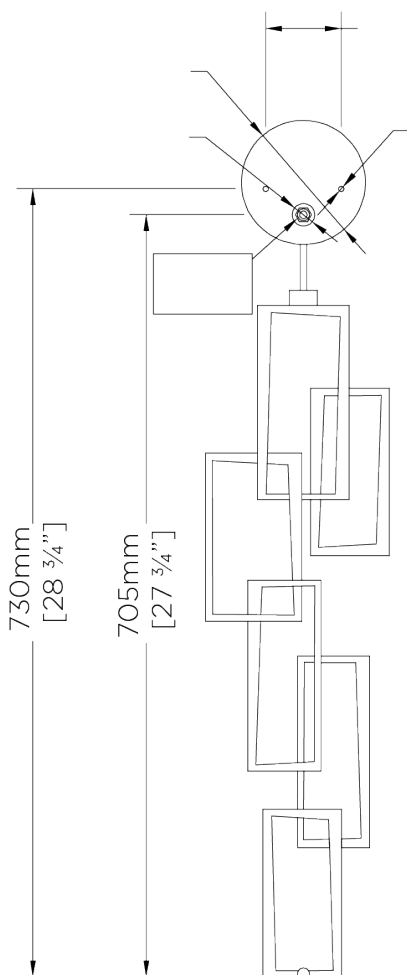

PORTA ROMANA

Salperton Wall Light Large

TWL56L | Decayed Gold

Decayed Gold shown with 9" Open Back Rectangle in Pidgeon

HEIGHT
790mm | 31 1/4"

CONSTRUCTED FROM
Forged steel with decorative finish

RECOMMENDED SHADE
9" Open Back Short Rectangle

HEIGHT WITH SHADE
980mm | 38 3/4"

WEIGHT
1.7 kg | 3.74 lbs

MAX WATTAGE
25W

WIDTH
180mm | 7 1/4"

PROJECTION
102mm | 4 1/4"

LAMP
1 x Torpedo Type B10 Candelabra
Base

WIDTH WITH SHADE
229mm | 9 1/4"

VOLTAGE
120V

FINISHES

- 1 Bronzed
- 2 Decayed Gold
- 3 Decayed Silver
- 4 White Gold

© Porta Romana 2022

PR

PORTAROMANA.COM

Salperton Wall Light Large

TWL56L

HEIGHT
790mm | 31 1/4"

HEIGHT WITH SHADE
980mm | 38 3/4"

WIDTH
180mm | 7 1/4"

WIDTH WITH SHADE
229mm | 9 1/4"

BACK

FRONT

SIDE

© Porta Romana 2022

Dimensions and weights are provided as a guide. All Porta Romana Products are made by hand and variations can occur in some products. The products you are buying or marketing are exclusive designs belonging to Porta Romana. Please do not submit design sheets featuring our products to other manufacturing companies nor to other parties who might. Any manufacturer found to be reproducing Porta Romana products will be breaching copyright law and will be actively pursued