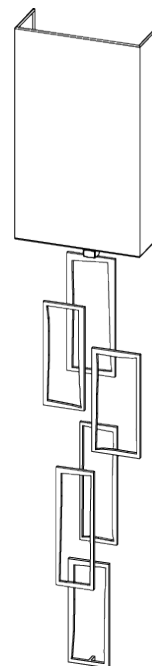

PORTA ROMANA

Salperton Wall Light Large

TWL56L | Decayed Gold

Decayed Gold shown with 9" Open Back Rectangle in Pidgeon

HEIGHT
790mm | 31 1/4"

CONSTRUCTED FROM
Forged steel with decorative finish

RECOMMENDED SHADE
9" Open Back Short Rectangle

HEIGHT WITH SHADE
980mm | 38 3/4"

WEIGHT
1.7 kg | 3.74 lbs

MAX WATTAGE
25W

WIDTH
180mm | 7 1/4"

PROJECTION
102mm | 4 1/4"

LAMP
1 x Torpedo Type B10 Candelabra
Base

WIDTH WITH SHADE
229mm | 9 1/4"

VOLTAGE
120V

FINISHES

- 1 Bronzed
- 2 Decayed Gold
- 3 Decayed Silver
- 4 White Gold

© Porta Romana 2022

PR

PORTAROMANA.COM

Salperton Wall Light Large

TWL56L

HEIGHT
790mm | 31 1/4"

HEIGHT WITH SHADE
980mm | 38 3/4"

WIDTH
180mm | 7 1/4"

WIDTH WITH SHADE
229mm | 9 1/4"

BACK

FRONT

SIDE

© Porta Romana 2022

Dimensions and weights are provided as a guide. All Porta Romana Products are made by hand and variations can occur in some products. The products you are buying or marketing are exclusive designs belonging to Porta Romana. Please do not submit design sheets featuring our products to other manufacturing companies nor to other parties who might. Any manufacturer found to be reproducing Porta Romana products will be breaching copyright law and will be actively pursued