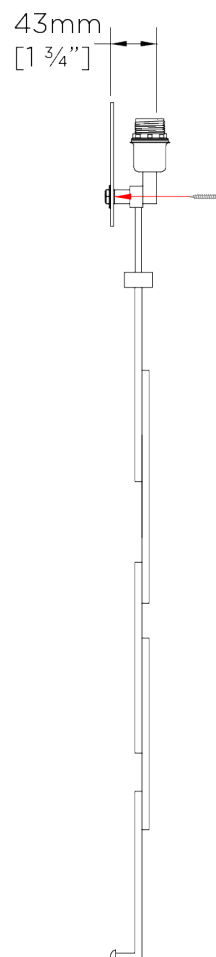

PORTA ROMANA

Salperton Wall Light Large

TWL56L | Bronzed

Bronzed shown with 9" Open Back Rectangle in Pidgeon

HEIGHT
790mm | 31 1/4"

CONSTRUCTED FROM
Forged steel with decorative finish

RECOMMENDED SHADE
9" Open Back Short Rectangle

HEIGHT WITH SHADE
980mm | 38 3/4"

WEIGHT
1.7 kg | 3.74 lbs

MAX WATTAGE
25W

WIDTH
180mm | 7 1/4"

PROJECTION
102mm | 4 1/4"

LAMP
1 x Torpedo Type B10 Candelabra
Base

WIDTH WITH SHADE
229mm | 9 1/4"

VOLTAGE
120V

FINISHES

- 1 Bronzed
- 2 Decayed Gold
- 3 Decayed Silver
- 4 White Gold

Salperton Wall Light Large

TWL56L

HEIGHT
790mm | 31 1/4"

HEIGHT WITH SHADE
980mm | 38 3/4"

WIDTH
180mm | 7 1/4"

WIDTH WITH SHADE
229mm | 9 1/4"

BACK

FRONT

SIDE

© Porta Romana 2022

Dimensions and weights are provided as a guide. All Porta Romana Products are made by hand and variations can occur in some products. The products you are buying or marketing are exclusive designs belonging to Porta Romana. Please do not submit design sheets featuring our products to other manufacturing companies nor to other parties who might. Any manufacturer found to be reproducing Porta Romana products will be breaching copyright law and will be actively pursued