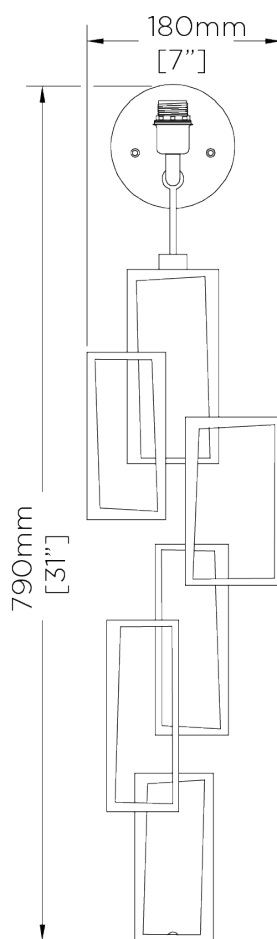

PORTA ROMANA

Salperton Wall Light Large

TWL56L | Bronzed

Bronzed shown with 9" Open Back Rectangle in Pidgeon

HEIGHT
790mm | 31 1/4"

CONSTRUCTED FROM
Forged steel with decorative finish

RECOMMENDED SHADE
9" Open Back Short Rectangle

HEIGHT WITH SHADE
980mm | 38 3/4"

WEIGHT
1.7 kg | 3.74 lbs

MAX WATTAGE
25W

WIDTH
180mm | 7 1/4"

PROJECTION
102mm | 4 1/4"

LAMP
1 x Torpedo Type B10 Candelabra
Base

WIDTH WITH SHADE
229mm | 9 1/4"

VOLTAGE
120V

FINISHES

- 1 Bronzed
- 2 Decayed Gold
- 3 Decayed Silver
- 4 White Gold

Salperton Wall Light Large

TWL56L

HEIGHT
790mm | 31 1/4"

HEIGHT WITH SHADE
980mm | 38 3/4"

WIDTH
180mm | 7 1/4"

WIDTH WITH SHADE
229mm | 9 1/4"

BACK

FRONT

SIDE

© Porta Romana 2022

Dimensions and weights are provided as a guide. All Porta Romana Products are made by hand and variations can occur in some products. The products you are buying or marketing are exclusive designs belonging to Porta Romana. Please do not submit design sheets featuring our products to other manufacturing companies nor to other parties who might. Any manufacturer found to be reproducing Porta Romana products will be breaching copyright law and will be actively pursued