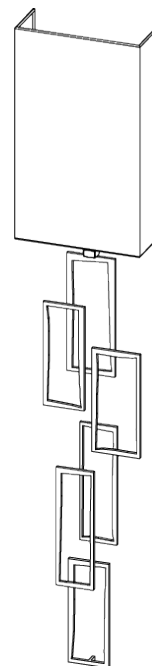

PORTA ROMANA

Salperton Wall Light Large

TWL56L | Bronzed

Bronzed shown with 9" Open Back Rectangle in Pidgeon

HEIGHT
790mm | 31 1/4"

CONSTRUCTED FROM
Forged steel with decorative finish

RECOMMENDED SHADE
9" Open Back Short Rectangle

HEIGHT WITH SHADE
980mm | 38 3/4"

WEIGHT
1.7 kg | 3.74 lbs

MAX WATTAGE
25W

WIDTH
180mm | 7 1/4"

PROJECTION
102mm | 4 1/4"

LAMP
1 x Torpedo Type B10 Candelabra
Base

WIDTH WITH SHADE
229mm | 9 1/4"

VOLTAGE
120V

FINISHES

- 1 Bronzed
- 2 Decayed Gold
- 3 Decayed Silver
- 4 White Gold

Salperton Wall Light Large

TWL56L

HEIGHT
790mm | 31 1/4"

HEIGHT WITH SHADE
980mm | 38 3/4"

WIDTH
180mm | 7 1/4"

WIDTH WITH SHADE
229mm | 9 1/4"

BACK

FRONT

SIDE

© Porta Romana 2022

Dimensions and weights are provided as a guide. All Porta Romana Products are made by hand and variations can occur in some products. The products you are buying or marketing are exclusive designs belonging to Porta Romana. Please do not submit design sheets featuring our products to other manufacturing companies nor to other parties who might. Any manufacturer found to be reproducing Porta Romana products will be breaching copyright law and will be actively pursued