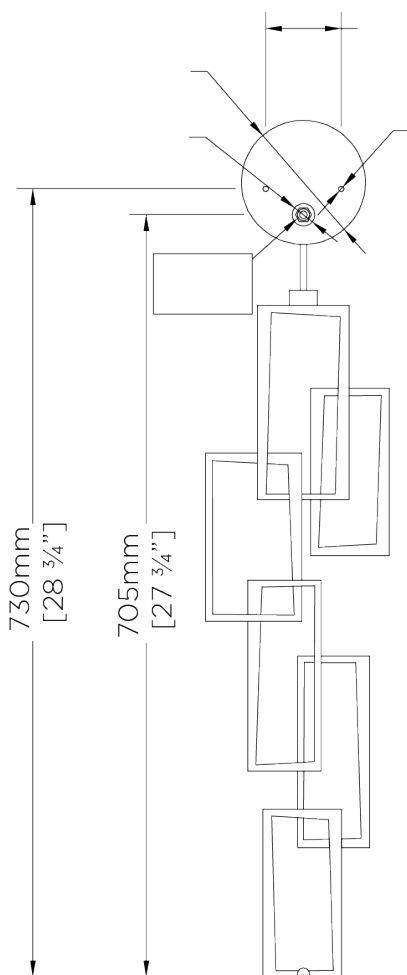

PORTA ROMANA

Salperton Wall Light Large

TWL56L | Bronzed

Bronzed shown with 9" Open Back Rectangle in Pidgeon

HEIGHT
790mm | 31 1/4"

CONSTRUCTED FROM
Forged steel with decorative finish

RECOMMENDED SHADE
9" Open Back Short Rectangle

HEIGHT WITH SHADE
980mm | 38 3/4"

WEIGHT
1.7 kg | 3.74 lbs

MAX WATTAGE
25W

WIDTH
180mm | 7 1/4"

PROJECTION
102mm | 4 1/4"

LAMP
1 x Torpedo Type B10 Candelabra
Base

WIDTH WITH SHADE
229mm | 9 1/4"

VOLTAGE
120V

FINISHES

- 1 Bronzed
- 2 Decayed Gold
- 3 Decayed Silver
- 4 White Gold

Salperton Wall Light Large

TWL56L

HEIGHT
790mm | 31 1/4"

HEIGHT WITH SHADE
980mm | 38 3/4"

WIDTH
180mm | 7 1/4"

WIDTH WITH SHADE
229mm | 9 1/4"