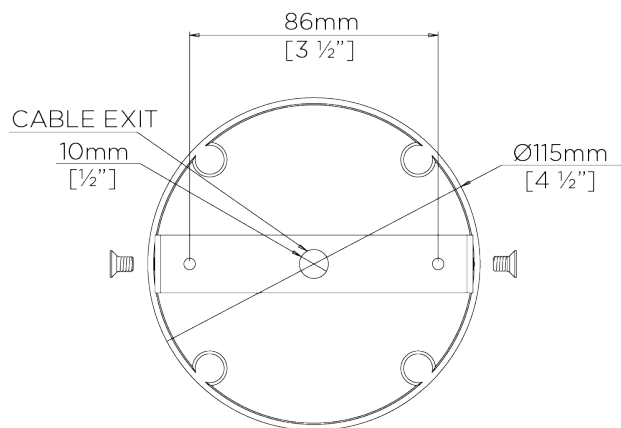

## Salperton Ceiling Light

MCL87 | Versailles Gold

Versailles Gold shown with 5" Salperton Cylinder s in Natural Linen

**WIDTH**  
1210mm | 47 3/4"

**CONSTRUCTED FROM**  
Forged steel with decorative finish

**RECOMMENDED SHADE**  
5" Salperton Cylinder

**MINIMUM DROP**  
780mm | 30 3/4"

**WEIGHT**  
10 kg | 22 lbs

**MAX WATTAGE**  
6 x 25W

**MAXIMUM DROP**  
1780mm | 70"

**LAMP**  
6 x Torpedo Type B10 Candelabra  
Base

# Salperton Ceiling Light

MCL87

WIDTH  
1210mm | 47 3/4"

MINIMUM DROP  
780mm | 30 3/4"

MAXIMUM DROP  
1780mm | 70"

CEILING MOUNT BRACKET

CEILING ROSE DETAIL

© Porta Romana 2022