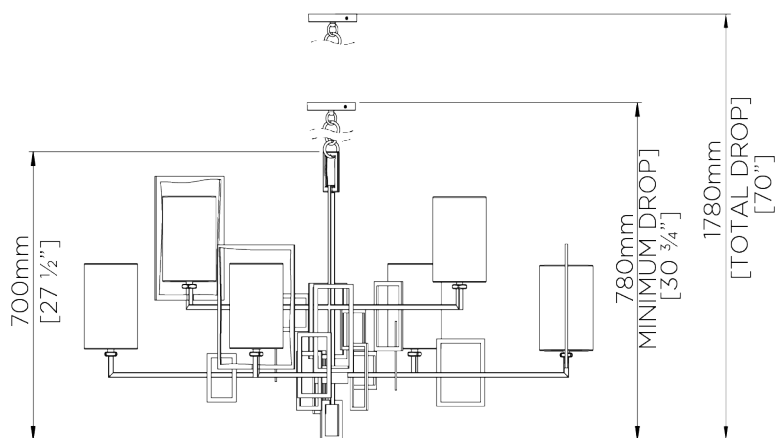

**RECOMMENDED SHADE**  
5" Salperton Cylinder

**MINIMUM DROP**  
780mm | 30 3/4"

**WEIGHT**  
10 kg | 22 lbs

**MAX WATTAGE**  
6 x 25W

**MAXIMUM DROP**  
1780mm | 70"

**LAMP**  
6 x Torpedo Type B10 Candelabra  
Base

# Salperton Ceiling Light

MCL87

WIDTH  
1210mm | 47 3/4"

MINIMUM DROP  
780mm | 30 3/4"

MAXIMUM DROP  
1780mm | 70"

CEILING MOUNT BRACKET

CEILING ROSE DETAIL

© Porta Romana 2022