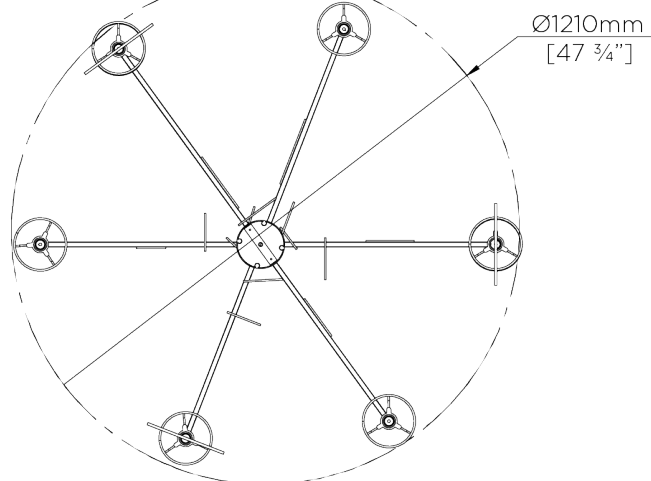

**RECOMMENDED SHADE**  
5" Salperton Cylinder

**MINIMUM DROP**  
780mm | 30 3/4"

**WEIGHT**  
10 kg | 22 lbs

**MAX WATTAGE**  
6 x 25W

**MAXIMUM DROP**  
1780mm | 70"

**LAMP**  
6 x Torpedo Type B10 Candelabra  
Base

# Salperton Ceiling Light

MCL87

WIDTH  
1210mm | 47 3/4"

MINIMUM DROP  
780mm | 30 3/4"

MAXIMUM DROP  
1780mm | 70"

CEILING MOUNT BRACKET

CEILING ROSE DETAIL

© Porta Romana 2022