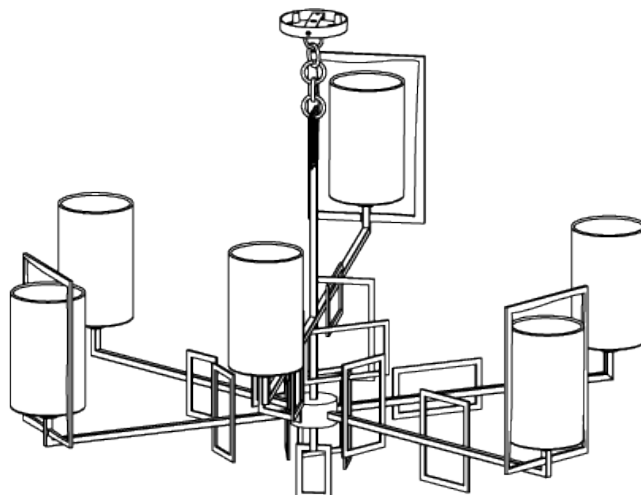

## Salperton Ceiling Light

MCL87 | Versailles Gold

Versailles Gold shown with 5" Salperton Cylinder s in Natural Linen

**WIDTH**  
1210mm | 47 3/4"

**CONSTRUCTED FROM**  
Forged steel with decorative finish

**RECOMMENDED SHADE**  
5" Salperton Cylinder

**MINIMUM DROP**  
780mm | 30 3/4"

**WEIGHT**  
10 kg | 22 lbs

**MAX WATTAGE**  
6 x 25W

**MAXIMUM DROP**  
1780mm | 70"

**LAMP**  
6 x Torpedo Type B10 Candelabra  
Base

# Salperton Ceiling Light

MCL87

WIDTH  
1210mm | 47 3/4"

MINIMUM DROP  
780mm | 30 3/4"

MAXIMUM DROP  
1780mm | 70"

CEILING MOUNT BRACKET

CEILING ROSE DETAIL

© Porta Romana 2022