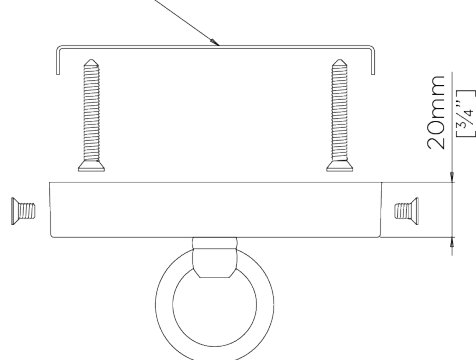

## Salperton Ceiling Light

MCL87 | Versailles Gold

Versailles Gold shown with 5" Salperton Cylinder s in Natural Linen

**WIDTH**  
1210mm | 47 3/4"

**CONSTRUCTED FROM**  
Forged steel with decorative finish

**RECOMMENDED SHADE**  
5" Salperton Cylinder

**MINIMUM DROP**  
780mm | 30 3/4"

**WEIGHT**  
10 kg | 22 lbs

**MAX WATTAGE**  
6 x 25W

**MAXIMUM DROP**  
1780mm | 70"

**LAMP**  
6 x Torpedo Type B10 Candelabra  
Base

# Salperton Ceiling Light

MCL87

WIDTH  
1210mm | 47 3/4"

MINIMUM DROP  
780mm | 30 3/4"

MAXIMUM DROP  
1780mm | 70"

CEILING MOUNT BRACKET

CEILING ROSE DETAIL

© Porta Romana 2022