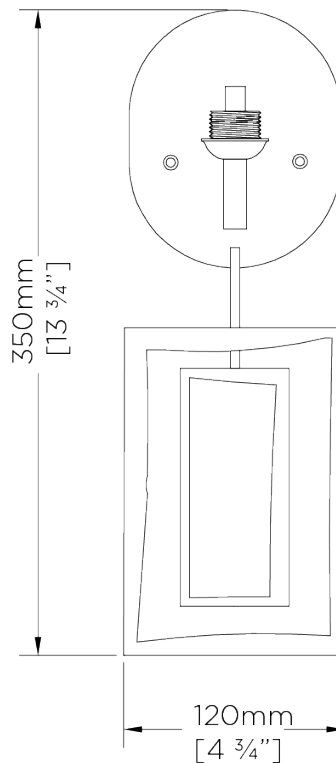

PORTA ROMANA

Salpertini Wall Light

TWL72 | White Gold

White Gold shown with 6" Open Back Rectangle in Wren Satin

HEIGHT
350mm | 14"

CONSTRUCTED FROM
Forged steel with decorative finish

RECOMMENDED SHADE
6" Open Back Rectangle

HEIGHT WITH SHADE
380mm | 15"

WEIGHT
0.7 kg | 1.54 lbs

MAX WATTAGE
25W

WIDTH
120mm | 4 3/4"

PROJECTION
85mm | 3 1/2"

LAMP
1 x T-4 G-9 Lamp

WIDTH WITH SHADE
152mm | 6"

VOLTAGE
120V

FINISHES

- 1 Bronzed
- 2 Decayed Gold
- 3 Decayed Silver
- 4 White Gold

© Porta Romana 2022

PR

PORTAROMANA.COM

Salpertini Wall Light TWL72

HEIGHT
350mm | 14"

HEIGHT WITH SHADE
380mm | 15"

WIDTH
120mm | 4 3/4"

WIDTH WITH SHADE
152mm | 6"

BACK

FRONT

SIDE

© Porta Romana 2022

Dimensions and weights are provided as a guide. All Porta Romana Products are made by hand and variations can occur in some products. The products you are buying or marketing are exclusive designs belonging to Porta Romana. Please do not submit design sheets featuring our products to other manufacturing companies nor to other parties who might. Any manufacturer found to be reproducing Porta Romana products will be breaching copyright law and will be actively pursued