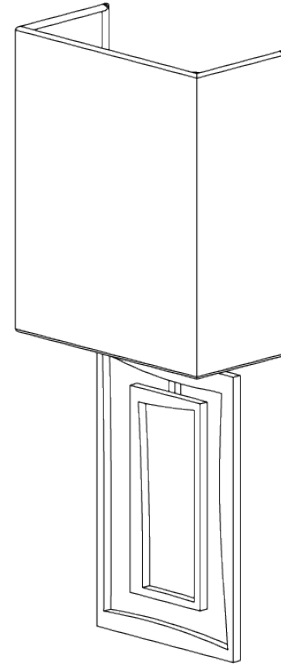

PORTA ROMANA

Salpertini Wall Light

TWL72 | White Gold

White Gold shown with 6" Open Back Rectangle in Wren Satin

HEIGHT
350mm | 14"

CONSTRUCTED FROM
Forged steel with decorative finish

RECOMMENDED SHADE
6" Open Back Rectangle

HEIGHT WITH SHADE
380mm | 15"

WEIGHT
0.7 kg | 1.54 lbs

MAX WATTAGE
25W

WIDTH
120mm | 4 3/4"

PROJECTION
85mm | 3 1/2"

LAMP
1 x T-4 G-9 Lamp

WIDTH WITH SHADE
152mm | 6"

VOLTAGE
120V

FINISHES

- 1 Bronzed
- 2 Decayed Gold
- 3 Decayed Silver
- 4 White Gold

© Porta Romana 2022

PR

PORTAROMANA.COM

Salpertini Wall Light TWL72

HEIGHT
350mm | 14"

HEIGHT WITH SHADE
380mm | 15"

WIDTH
120mm | 4 3/4"

WIDTH WITH SHADE
152mm | 6"

BACK

FRONT

SIDE

© Porta Romana 2022

Dimensions and weights are provided as a guide. All Porta Romana Products are made by hand and variations can occur in some products. The products you are buying or marketing are exclusive designs belonging to Porta Romana. Please do not submit design sheets featuring our products to other manufacturing companies nor to other parties who might. Any manufacturer found to be reproducing Porta Romana products will be breaching copyright law and will be actively pursued