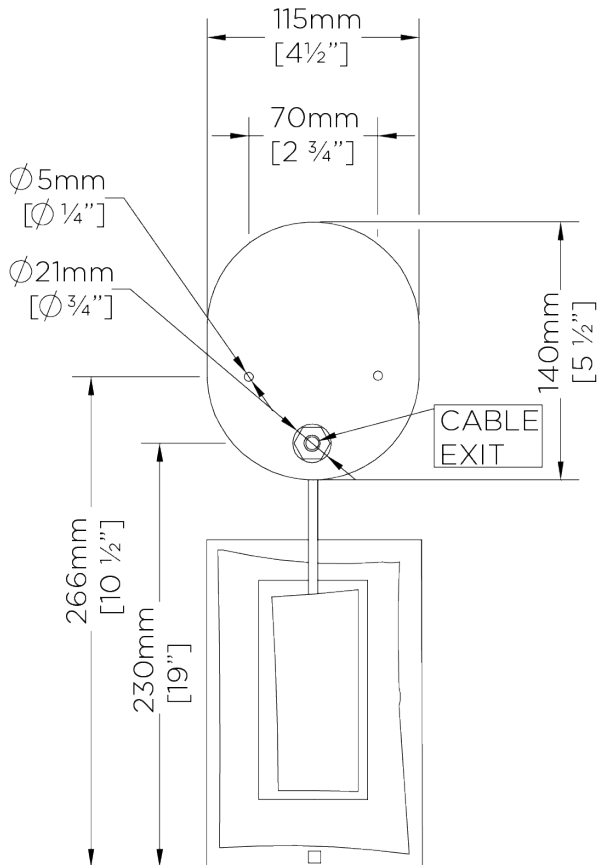

PORTA ROMANA

Salpertini Wall Light

TWL72 | White Gold

White Gold shown with 6" Open Back Rectangle in Wren Satin

HEIGHT
350mm | 14"

CONSTRUCTED FROM
Forged steel with decorative finish

RECOMMENDED SHADE
6" Open Back Rectangle

HEIGHT WITH SHADE
380mm | 15"

WEIGHT
0.7 kg | 1.54 lbs

MAX WATTAGE
25W

WIDTH
120mm | 4 3/4"

PROJECTION
85mm | 3 1/2"

LAMP
1 x T-4 G-9 Lamp

WIDTH WITH SHADE
152mm | 6"

VOLTAGE
120V

FINISHES

- 1 Bronzed
- 2 Decayed Gold
- 3 Decayed Silver
- 4 White Gold

© Porta Romana 2022

PR

PORTAROMANA.COM

Salpertini Wall Light TWL72

HEIGHT
350mm | 14"

HEIGHT WITH SHADE
380mm | 15"

WIDTH
120mm | 4 3/4"

WIDTH WITH SHADE
152mm | 6"

BACK

FRONT

SIDE

© Porta Romana 2022

Dimensions and weights are provided as a guide. All Porta Romana Products are made by hand and variations can occur in some products. The products you are buying or marketing are exclusive designs belonging to Porta Romana. Please do not submit design sheets featuring our products to other manufacturing companies nor to other parties who might. Any manufacturer found to be reproducing Porta Romana products will be breaching copyright law and will be actively pursued