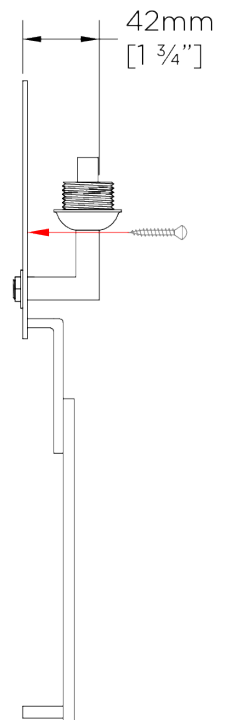

PORTA ROMANA

Salpertini Wall Light

TWL72 | White Gold

White Gold shown with 6" Open Back Rectangle in Wren Satin

HEIGHT
350mm | 14"

CONSTRUCTED FROM
Forged steel with decorative finish

RECOMMENDED SHADE
6" Open Back Rectangle

HEIGHT WITH SHADE
380mm | 15"

WEIGHT
0.7 kg | 1.54 lbs

MAX WATTAGE
25W

WIDTH
120mm | 4 3/4"

PROJECTION
85mm | 3 1/2"

LAMP
1 x T-4 G-9 Lamp

WIDTH WITH SHADE
152mm | 6"

VOLTAGE
120V

FINISHES

- 1 Bronzed
- 2 Decayed Gold
- 3 Decayed Silver
- 4 White Gold

© Porta Romana 2022

PR

PORTAROMANA.COM

Salpertini Wall Light TWL72

HEIGHT
350mm | 14"

HEIGHT WITH SHADE
380mm | 15"

WIDTH
120mm | 4 3/4"

WIDTH WITH SHADE
152mm | 6"

BACK

FRONT

SIDE

© Porta Romana 2022

Dimensions and weights are provided as a guide. All Porta Romana Products are made by hand and variations can occur in some products. The products you are buying or marketing are exclusive designs belonging to Porta Romana. Please do not submit design sheets featuring our products to other manufacturing companies nor to other parties who might. Any manufacturer found to be reproducing Porta Romana products will be breaching copyright law and will be actively pursued