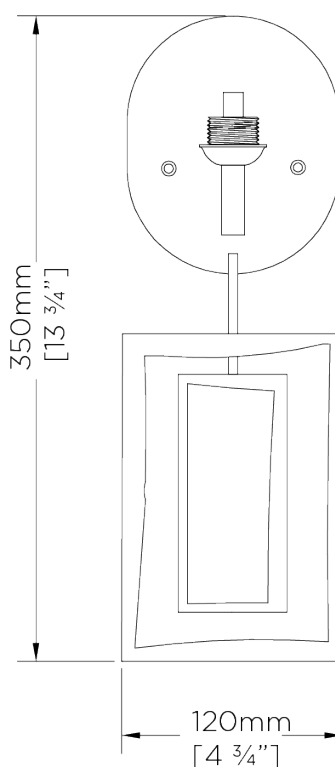

## Salpertini Wall Light

TWL72 | Decayed Silver

Decayed Silver shown with 6" Open Back Rectangle in Wren Satin

HEIGHT  
350mm | 14"

CONSTRUCTED FROM  
Forged steel with decorative finish

RECOMMENDED SHADE  
6" Open Back Rectangle

HEIGHT WITH SHADE  
380mm | 15"

WEIGHT  
0.7 kg | 1.54 lbs

MAX WATTAGE  
25W

WIDTH  
120mm | 4 3/4"

PROJECTION  
85mm | 3 1/2"

LAMP  
1 x T-4 G-9 Lamp

WIDTH WITH SHADE  
152mm | 6"

VOLTAGE  
120V

# Salpertini Wall Light

TWL72

HEIGHT  
350mm | 14"

HEIGHT WITH SHADE  
380mm | 15"

WIDTH  
120mm | 4 3/4"

WIDTH WITH SHADE  
152mm | 6"

BACK

FRONT