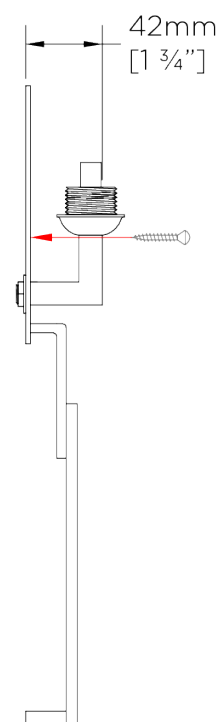

## Salpertini Wall Light

TWL72 | Decayed Silver

Decayed Silver shown with 6" Open Back Rectangle in Wren Satin

HEIGHT  
350mm | 14"

CONSTRUCTED FROM  
Forged steel with decorative finish

RECOMMENDED SHADE  
6" Open Back Rectangle

HEIGHT WITH SHADE  
380mm | 15"

WEIGHT  
0.7 kg | 1.54 lbs

MAX WATTAGE  
25W

WIDTH  
120mm | 4 3/4"

PROJECTION  
85mm | 3 1/2"

LAMP  
1 x T-4 G-9 Lamp

WIDTH WITH SHADE  
152mm | 6"

VOLTAGE  
120V

# Salpertini Wall Light

TWL72

HEIGHT  
350mm | 14"

HEIGHT WITH SHADE  
380mm | 15"

WIDTH  
120mm | 4 3/4"

WIDTH WITH SHADE  
152mm | 6"

BACK

FRONT

SIDE

© Porta Romana 2022

Dimensions and weights are provided as a guide. All Porta Romana Products are made by hand and variations can occur in some products. The products you are buying or marketing are exclusive designs belonging to Porta Romana. Please do not submit design sheets featuring our products to other manufacturing companies nor to other parties who might. Any manufacturer found to be reproducing Porta Romana products will be breaching copyright law and will be actively pursued