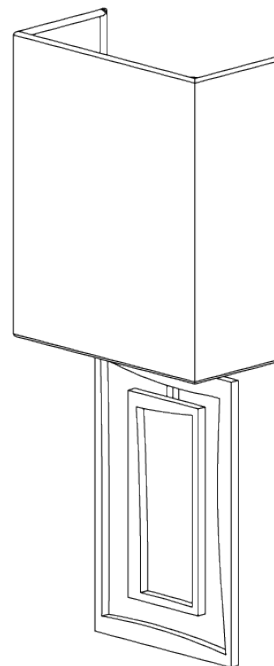

## Salpertini Wall Light

TWL72 | Decayed Silver

Decayed Silver shown with 6" Open Back Rectangle in Wren Satin

HEIGHT  
350mm | 14"

CONSTRUCTED FROM  
Forged steel with decorative finish

RECOMMENDED SHADE  
6" Open Back Rectangle

HEIGHT WITH SHADE  
380mm | 15"

WEIGHT  
0.7 kg | 1.54 lbs

MAX WATTAGE  
25W

WIDTH  
120mm | 4 3/4"

PROJECTION  
85mm | 3 1/2"

LAMP  
1 x T-4 G-9 Lamp

WIDTH WITH SHADE  
152mm | 6"

VOLTAGE  
120V

# Salpertini Wall Light

TWL72

HEIGHT  
350mm | 14"

HEIGHT WITH SHADE  
380mm | 15"

WIDTH  
120mm | 4 3/4"

WIDTH WITH SHADE  
152mm | 6"

BACK

FRONT

SIDE

© Porta Romana 2022

Dimensions and weights are provided as a guide. All Porta Romana Products are made by hand and variations can occur in some products. The products you are buying or marketing are exclusive designs belonging to Porta Romana. Please do not submit design sheets featuring our products to other manufacturing companies nor to other parties who might. Any manufacturer found to be reproducing Porta Romana products will be breaching copyright law and will be actively pursued