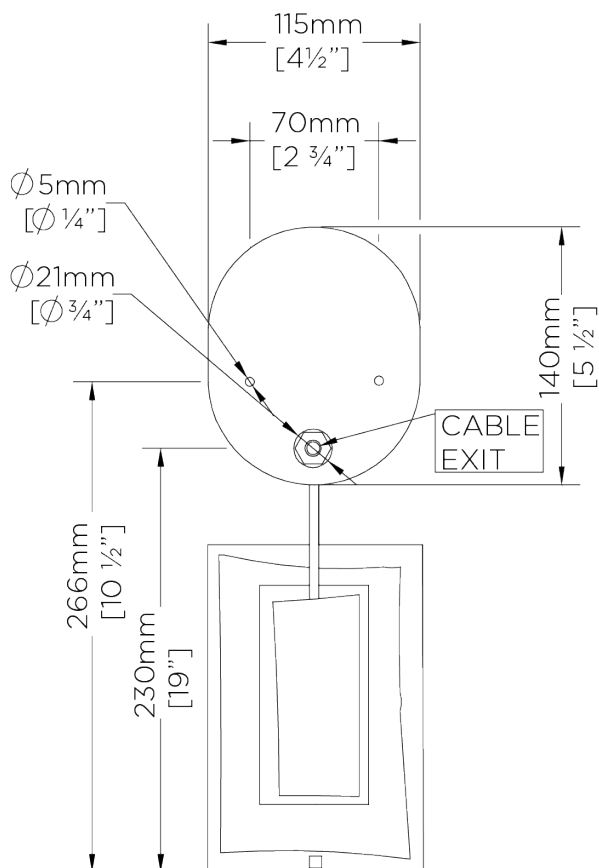

## Salpertini Wall Light

TWL72 | Decayed Silver

Decayed Silver shown with 6" Open Back Rectangle in Wren Satin

HEIGHT  
350mm | 14"

CONSTRUCTED FROM  
Forged steel with decorative finish

RECOMMENDED SHADE  
6" Open Back Rectangle

HEIGHT WITH SHADE  
380mm | 15"

WEIGHT  
0.7 kg | 1.54 lbs

MAX WATTAGE  
25W

WIDTH  
120mm | 4 3/4"

PROJECTION  
85mm | 3 1/2"

LAMP  
1 x T-4 G-9 Lamp

WIDTH WITH SHADE  
152mm | 6"

VOLTAGE  
120V

# Salpertini Wall Light

TWL72

HEIGHT  
350mm | 14"

HEIGHT WITH SHADE  
380mm | 15"

WIDTH  
120mm | 4 3/4"

WIDTH WITH SHADE  
152mm | 6"

BACK

FRONT