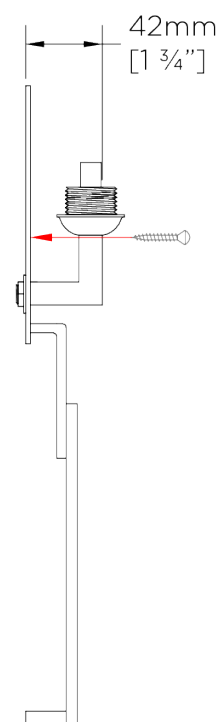

PORTA ROMANA

Salpertini Wall Light

TWL72 | Decayed Gold

Decayed Gold shown with 6" Open Back Rectangle in Wren Satin

HEIGHT
350mm | 14"

CONSTRUCTED FROM
Forged steel with decorative finish

RECOMMENDED SHADE
6" Open Back Rectangle

HEIGHT WITH SHADE
380mm | 15"

WEIGHT
0.7 kg | 1.54 lbs

MAX WATTAGE
25W

WIDTH
120mm | 4 3/4"

PROJECTION
85mm | 3 1/2"

LAMP
1 x T-4 G-9 Lamp

WIDTH WITH SHADE
152mm | 6"

VOLTAGE
120V

FINISHES

- 1 Bronzed
- 2 Decayed Gold
- 3 Decayed Silver
- 4 White Gold

© Porta Romana 2022

Salpertini Wall Light

TWL72

HEIGHT
350mm | 14"

HEIGHT WITH SHADE
380mm | 15"

WIDTH
120mm | 4 3/4"

WIDTH WITH SHADE
152mm | 6"

BACK

FRONT

SIDE

© Porta Romana 2022

Dimensions and weights are provided as a guide. All Porta Romana Products are made by hand and variations can occur in some products. The products you are buying or marketing are exclusive designs belonging to Porta Romana. Please do not submit design sheets featuring our products to other manufacturing companies nor to other parties who might. Any manufacturer found to be reproducing Porta Romana products will be breaching copyright law and will be actively pursued