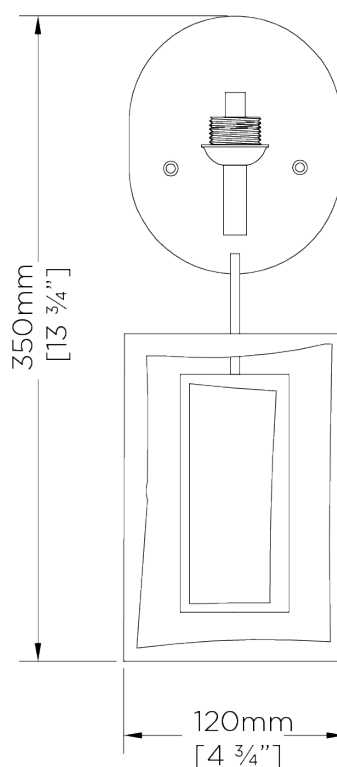

PORTA ROMANA

Salpertini Wall Light

TWL72 | Decayed Gold

Decayed Gold shown with 6" Open Back Rectangle in Wren Satin

HEIGHT
350mm | 14"

CONSTRUCTED FROM
Forged steel with decorative finish

RECOMMENDED SHADE
6" Open Back Rectangle

HEIGHT WITH SHADE
380mm | 15"

WEIGHT
0.7 kg | 1.54 lbs

MAX WATTAGE
25W

WIDTH
120mm | 4 3/4"

PROJECTION
85mm | 3 1/2"

LAMP
1 x T-4 G-9 Lamp

WIDTH WITH SHADE
152mm | 6"

VOLTAGE
120V

FINISHES

- 1 Bronzed
- 2 Decayed Gold
- 3 Decayed Silver
- 4 White Gold

© Porta Romana 2022

Salpertini Wall Light

TWL72

HEIGHT
350mm | 14"

HEIGHT WITH SHADE
380mm | 15"

WIDTH
120mm | 4 3/4"

WIDTH WITH SHADE
152mm | 6"

BACK

FRONT

SIDE

© Porta Romana 2022

Dimensions and weights are provided as a guide. All Porta Romana Products are made by hand and variations can occur in some products. The products you are buying or marketing are exclusive designs belonging to Porta Romana. Please do not submit design sheets featuring our products to other manufacturing companies nor to other parties who might. Any manufacturer found to be reproducing Porta Romana products will be breaching copyright law and will be actively pursued