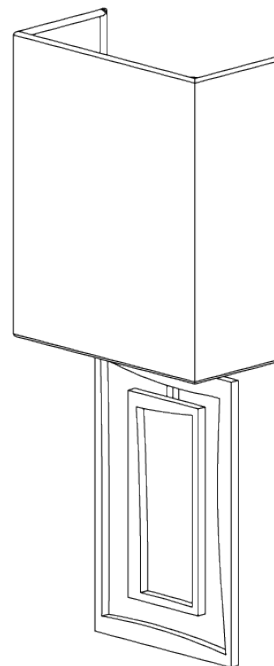

PORTA ROMANA

Salpertini Wall Light

TWL72 | Decayed Gold

Decayed Gold shown with 6" Open Back Rectangle in Wren Satin

HEIGHT
350mm | 14"

CONSTRUCTED FROM
Forged steel with decorative finish

RECOMMENDED SHADE
6" Open Back Rectangle

HEIGHT WITH SHADE
380mm | 15"

WEIGHT
0.7 kg | 1.54 lbs

MAX WATTAGE
25W

WIDTH
120mm | 4 3/4"

PROJECTION
85mm | 3 1/2"

LAMP
1 x T-4 G-9 Lamp

WIDTH WITH SHADE
152mm | 6"

VOLTAGE
120V

FINISHES

- 1 Bronzed
- 2 Decayed Gold
- 3 Decayed Silver
- 4 White Gold

© Porta Romana 2022

Salpertini Wall Light

TWL72

HEIGHT
350mm | 14"

HEIGHT WITH SHADE
380mm | 15"

WIDTH
120mm | 4 3/4"

WIDTH WITH SHADE
152mm | 6"

BACK

FRONT

SIDE

© Porta Romana 2022

Dimensions and weights are provided as a guide. All Porta Romana Products are made by hand and variations can occur in some products. The products you are buying or marketing are exclusive designs belonging to Porta Romana. Please do not submit design sheets featuring our products to other manufacturing companies nor to other parties who might. Any manufacturer found to be reproducing Porta Romana products will be breaching copyright law and will be actively pursued