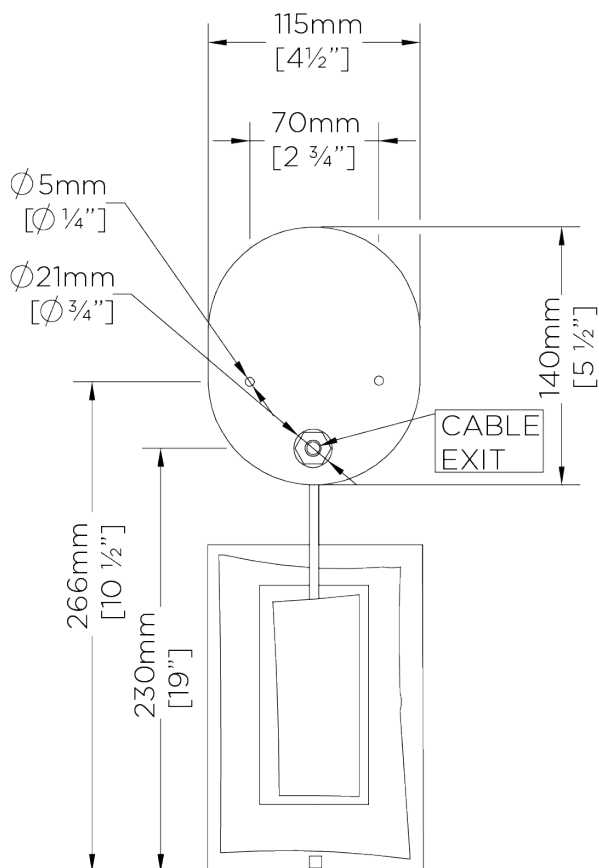

PORTA ROMANA

Salpertini Wall Light

TWL72 | Decayed Gold

Decayed Gold shown with 6" Open Back Rectangle in Wren Satin

HEIGHT
350mm | 14"

CONSTRUCTED FROM
Forged steel with decorative finish

RECOMMENDED SHADE
6" Open Back Rectangle

HEIGHT WITH SHADE
380mm | 15"

WEIGHT
0.7 kg | 1.54 lbs

MAX WATTAGE
25W

WIDTH
120mm | 4 3/4"

PROJECTION
85mm | 3 1/2"

LAMP
1 x T-4 G-9 Lamp

WIDTH WITH SHADE
152mm | 6"

VOLTAGE
120V

FINISHES

- 1 Bronzed
- 2 Decayed Gold
- 3 Decayed Silver
- 4 White Gold

© Porta Romana 2022

Salpertini Wall Light

TWL72

HEIGHT
350mm | 14"

HEIGHT WITH SHADE
380mm | 15"

WIDTH
120mm | 4 3/4"

WIDTH WITH SHADE
152mm | 6"

BACK

FRONT

SIDE

© Porta Romana 2022

Dimensions and weights are provided as a guide. All Porta Romana Products are made by hand and variations can occur in some products. The products you are buying or marketing are exclusive designs belonging to Porta Romana. Please do not submit design sheets featuring our products to other manufacturing companies nor to other parties who might. Any manufacturer found to be reproducing Porta Romana products will be breaching copyright law and will be actively pursued