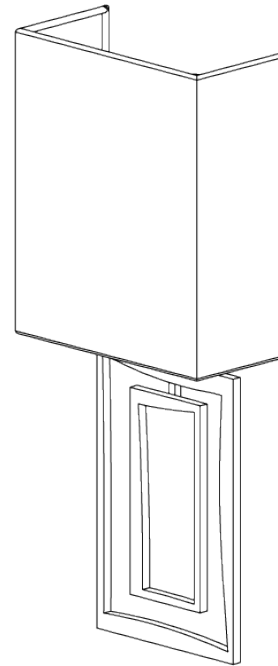

## Salpertini Wall Light

TWL72 | Bronzed

Bronzed shown with 6" Open Back Rectangle in Wren Satin

HEIGHT  
350mm | 14"

CONSTRUCTED FROM  
Forged steel with decorative finish

RECOMMENDED SHADE  
6" Open Back Rectangle

HEIGHT WITH SHADE  
380mm | 15"

WEIGHT  
0.7 kg | 1.54 lbs

MAX WATTAGE  
25W

WIDTH  
120mm | 4 3/4"

PROJECTION  
85mm | 3 1/2"

LAMP  
1 x T-4 G-9 Lamp

WIDTH WITH SHADE  
152mm | 6"

VOLTAGE  
120V

# Salpertini Wall Light

TWL72

HEIGHT  
350mm | 14"

HEIGHT WITH SHADE  
380mm | 15"

WIDTH  
120mm | 4 3/4"

WIDTH WITH SHADE  
152mm | 6"

BACK

FRONT

SIDE

© Porta Romana 2022

Dimensions and weights are provided as a guide. All Porta Romana Products are made by hand and variations can occur in some products. The products you are buying or marketing are exclusive designs belonging to Porta Romana. Please do not submit design sheets featuring our products to other manufacturing companies nor to other parties who might. Any manufacturer found to be reproducing Porta Romana products will be breaching copyright law and will be actively pursued