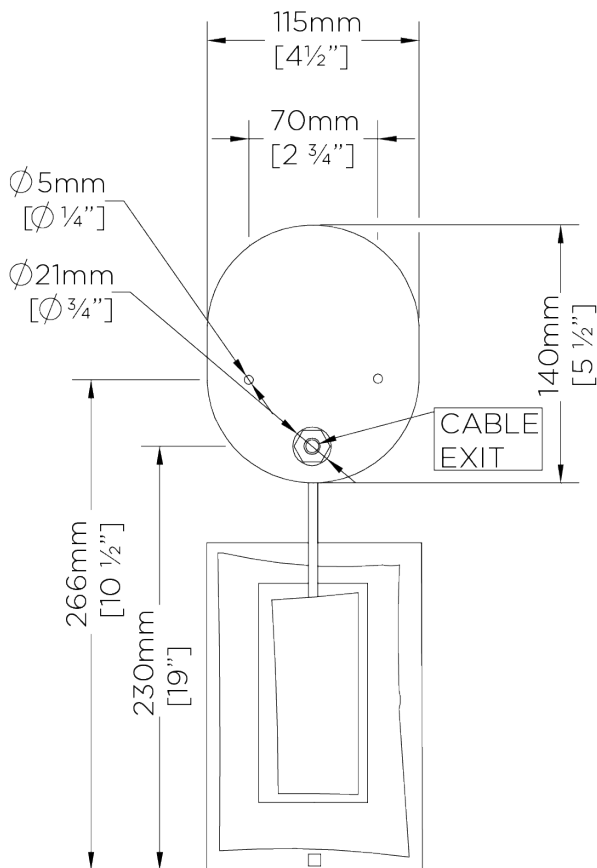

## Salpertini Wall Light

TWL72 | Bronzed

Bronzed shown with 6" Open Back Rectangle in Wren Satin

HEIGHT  
350mm | 14"

CONSTRUCTED FROM  
Forged steel with decorative finish

RECOMMENDED SHADE  
6" Open Back Rectangle

HEIGHT WITH SHADE  
380mm | 15"

WEIGHT  
0.7 kg | 1.54 lbs

MAX WATTAGE  
25W

WIDTH  
120mm | 4 3/4"

PROJECTION  
85mm | 3 1/2"

LAMP  
1 x T-4 G-9 Lamp

WIDTH WITH SHADE  
152mm | 6"

VOLTAGE  
120V

# Salpertini Wall Light

TWL72

HEIGHT  
350mm | 14"

HEIGHT WITH SHADE  
380mm | 15"

WIDTH  
120mm | 4 3/4"

WIDTH WITH SHADE  
152mm | 6"

BACK

FRONT