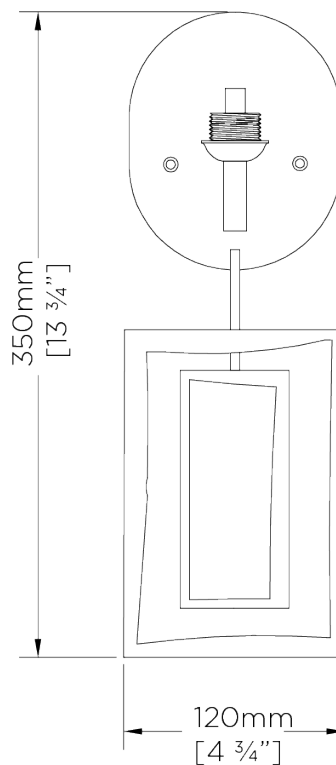

## Salpertini Wall Light

TWL72 | Bronzed

Bronzed shown with 6" Open Back Rectangle in Wren Satin

HEIGHT  
350mm | 14"

CONSTRUCTED FROM  
Forged steel with decorative finish

RECOMMENDED SHADE  
6" Open Back Rectangle

HEIGHT WITH SHADE  
380mm | 15"

WEIGHT  
0.7 kg | 1.54 lbs

MAX WATTAGE  
25W

WIDTH  
120mm | 4 3/4"

PROJECTION  
85mm | 3 1/2"

LAMP  
1 x T-4 G-9 Lamp

WIDTH WITH SHADE  
152mm | 6"

VOLTAGE  
120V

# Salpertini Wall Light

TWL72

HEIGHT  
350mm | 14"

HEIGHT WITH SHADE  
380mm | 15"

WIDTH  
120mm | 4 3/4"

WIDTH WITH SHADE  
152mm | 6"

BACK

FRONT