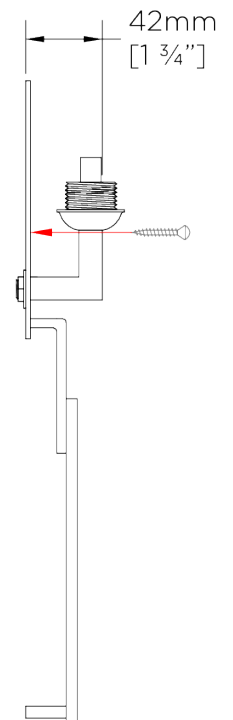

## Salpertini Wall Light

TWL72 | Bronzed

Bronzed shown with 6" Open Back Rectangle in Wren Satin

HEIGHT  
350mm | 14"

CONSTRUCTED FROM  
Forged steel with decorative finish

RECOMMENDED SHADE  
6" Open Back Rectangle

HEIGHT WITH SHADE  
380mm | 15"

WEIGHT  
0.7 kg | 1.54 lbs

MAX WATTAGE  
25W

WIDTH  
120mm | 4 3/4"

PROJECTION  
85mm | 3 1/2"

LAMP  
1 x T-4 G-9 Lamp

WIDTH WITH SHADE  
152mm | 6"

VOLTAGE  
120V

# Salpertini Wall Light

TWL72

HEIGHT  
350mm | 14"

HEIGHT WITH SHADE  
380mm | 15"

WIDTH  
120mm | 4 3/4"

WIDTH WITH SHADE  
152mm | 6"

BACK

FRONT

SIDE

© Porta Romana 2022

Dimensions and weights are provided as a guide. All Porta Romana Products are made by hand and variations can occur in some products. The products you are buying or marketing are exclusive designs belonging to Porta Romana. Please do not submit design sheets featuring our products to other manufacturing companies nor to other parties who might. Any manufacturer found to be reproducing Porta Romana products will be breaching copyright law and will be actively pursued