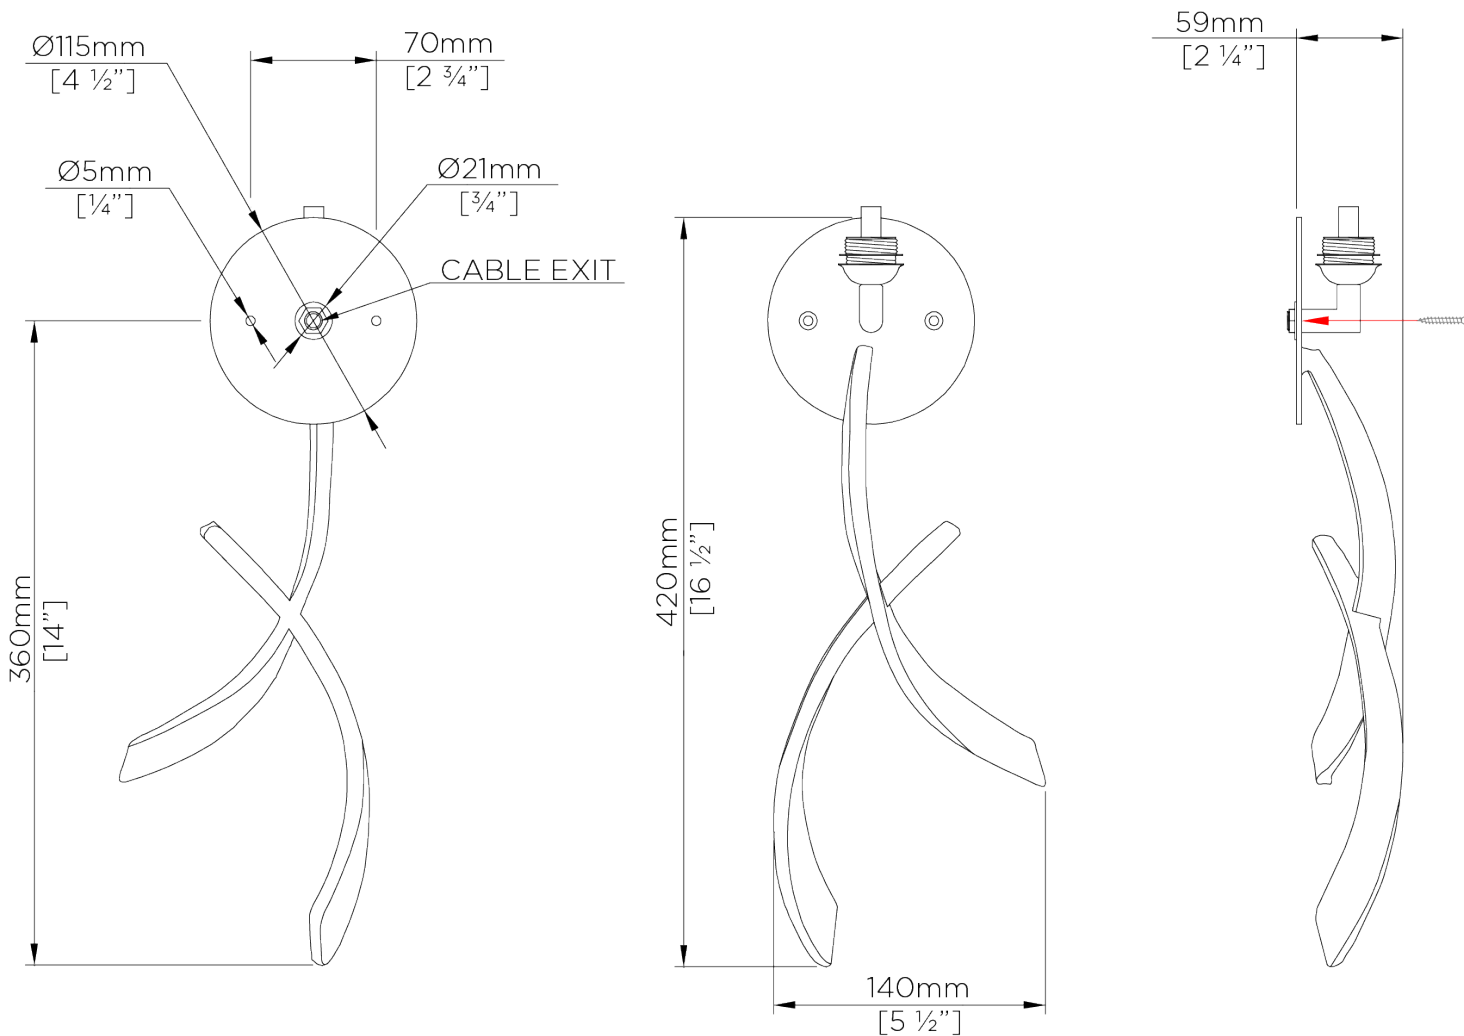

PORTA ROMANA

Sabre Wall Light

TWL86 | French Brass

French Brass shown with 7 1/4" Open Back Oval in Putty Silk

HEIGHT
420mm | 16 3/4"

CONSTRUCTED FROM
Forged steel with decorative finish

RECOMMENDED SHADE
7.25" Open Back Oval

HEIGHT WITH SHADE
510mm | 20 1/4"

WEIGHT
0.7 kg | 1.54 lbs

MAX WATTAGE
25W

WIDTH
140mm | 5 3/4"

PROJECTION
115mm | 4 3/4"

LAMP
1 x T-4 G-9 Lamp

WIDTH WITH SHADE
185mm | 7 1/2"

VOLTAGE
120V

FINISHES

- 1 Bronzed
- 2 Decayed Silver
- 3 French Brass

Sabre Wall Light

TWL86

HEIGHT
420mm | 16 3/4"

HEIGHT WITH SHADE
510mm | 20 1/4"

WIDTH
140mm | 5 3/4"

WIDTH WITH SHADE
185mm | 7 1/2"