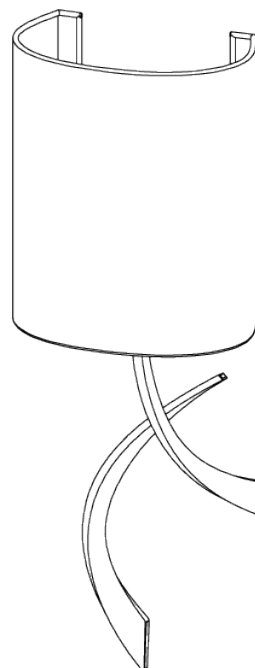

## Sabre Wall Light

TWL86 | Decayed Silver

Decayed Silver shown with 7 1/4" Open Back Oval in Putty Silk

HEIGHT  
420mm | 16 3/4"

CONSTRUCTED FROM  
Forged steel with decorative finish

RECOMMENDED SHADE  
7.25" Open Back Oval

HEIGHT WITH SHADE  
510mm | 20 1/4"

WEIGHT  
0.7 kg | 1.54 lbs

MAX WATTAGE  
25W

WIDTH  
140mm | 5 3/4"

PROJECTION  
115mm | 4 3/4"

LAMP  
1 x T-4 G-9 Lamp

WIDTH WITH SHADE  
185mm | 7 1/2"

VOLTAGE  
120V

# Sabre Wall Light

TWL86

HEIGHT  
420mm | 16 3/4"

HEIGHT WITH SHADE  
510mm | 20 1/4"

WIDTH  
140mm | 5 3/4"

WIDTH WITH SHADE  
185mm | 7 1/2"

© Porta Romana 2022

Dimensions and weights are provided as a guide. All Porta Romana Products are made by hand and variations can occur in some products. The products you are buying or marketing are exclusive designs belonging to Porta Romana. Please do not submit design sheets featuring our products to other manufacturing companies nor to other parties who might. Any manufacturer found to be reproducing Porta Romana products will be breaching copyright law and will be actively pursued