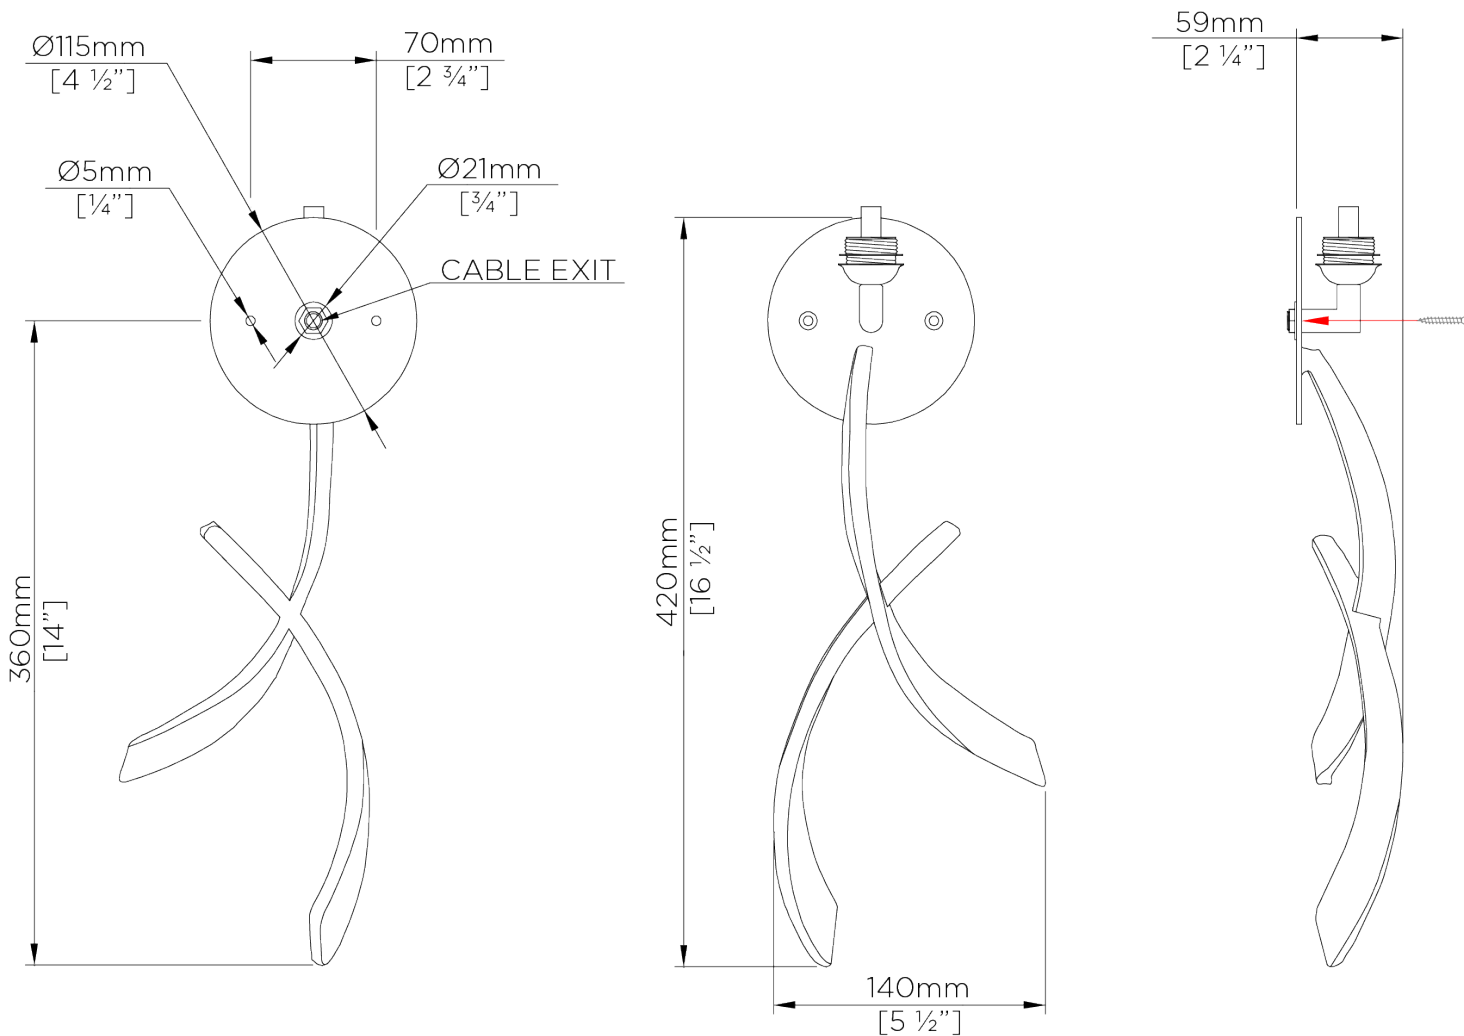

## Sabre Wall Light

TWL86 | Decayed Silver

Decayed Silver shown with 7 1/4" Open Back Oval in Putty Silk

HEIGHT  
420mm | 16 3/4"

CONSTRUCTED FROM  
Forged steel with decorative finish

RECOMMENDED SHADE  
7.25" Open Back Oval

HEIGHT WITH SHADE  
510mm | 20 1/4"

WEIGHT  
0.7 kg | 1.54 lbs

MAX WATTAGE  
25W

WIDTH  
140mm | 5 3/4"

PROJECTION  
115mm | 4 3/4"

LAMP  
1 x T-4 G-9 Lamp

WIDTH WITH SHADE  
185mm | 7 1/2"

VOLTAGE  
120V

# Sabre Wall Light

TWL86

HEIGHT  
420mm | 16 3/4"

HEIGHT WITH SHADE  
510mm | 20 1/4"

WIDTH  
140mm | 5 3/4"

WIDTH WITH SHADE  
185mm | 7 1/2"

© Porta Romana 2022

Dimensions and weights are provided as a guide. All Porta Romana Products are made by hand and variations can occur in some products. The products you are buying or marketing are exclusive designs belonging to Porta Romana. Please do not submit design sheets featuring our products to other manufacturing companies nor to other parties who might. Any manufacturer found to be reproducing Porta Romana products will be breaching copyright law and will be actively pursued