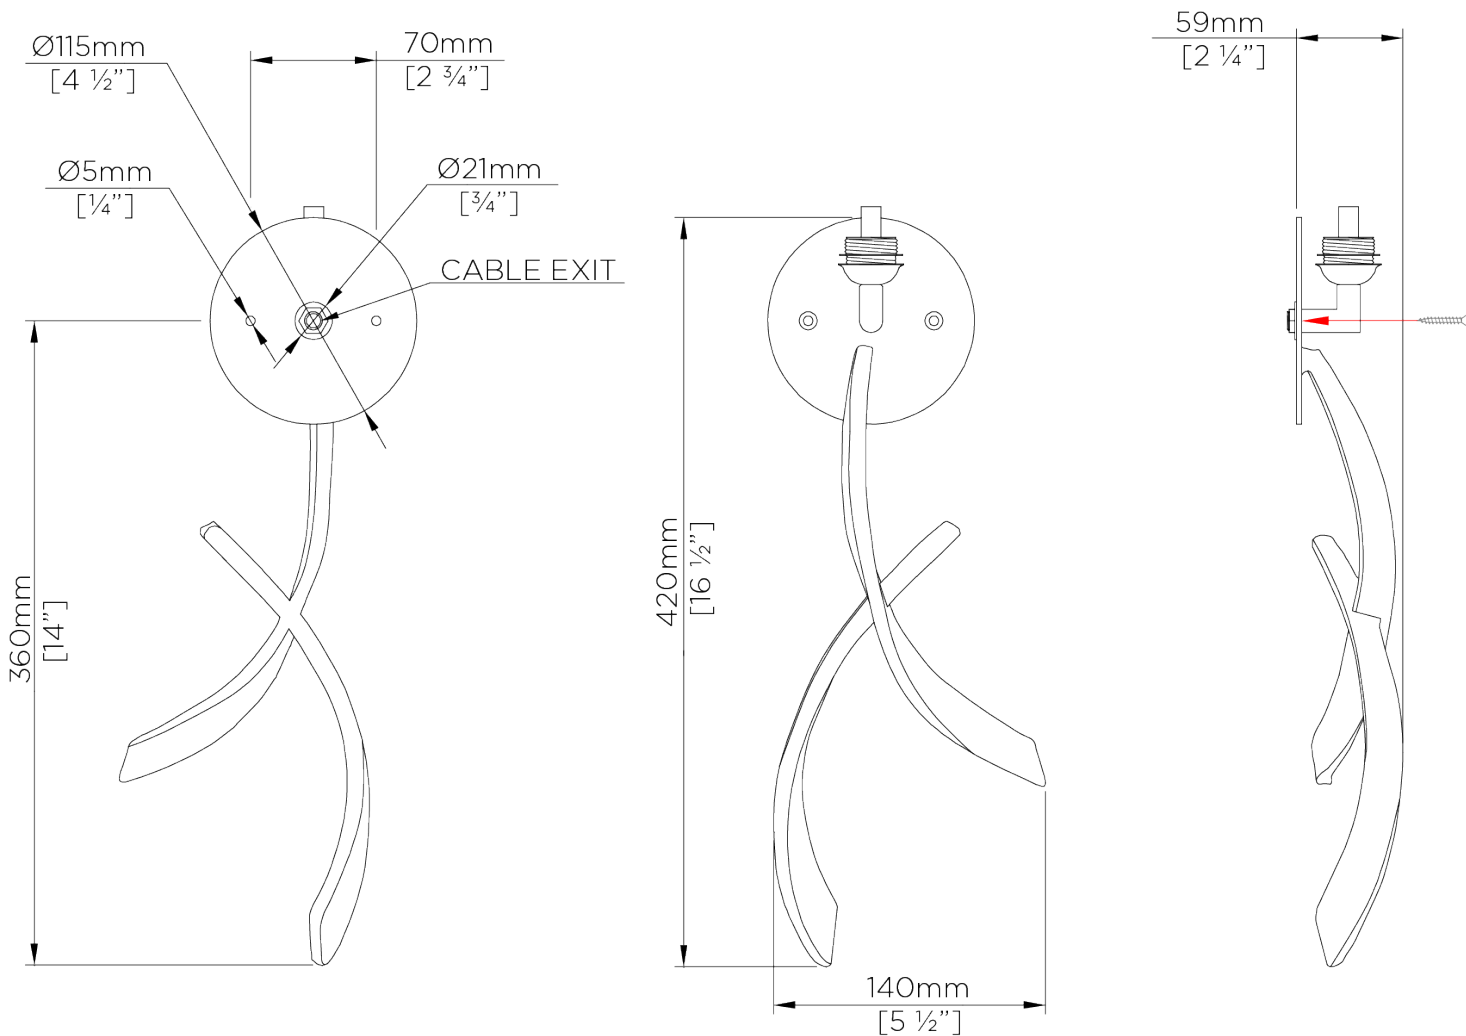

PORTA ROMANA

Sabre Wall Light

TWL86 | Bronzed

Bronzed shown with 7 1/4" Open Back Oval in Putty Silk

HEIGHT
420mm | 16 3/4"

CONSTRUCTED FROM
Forged steel with decorative finish

RECOMMENDED SHADE
7.25" Open Back Oval

HEIGHT WITH SHADE
510mm | 20 1/4"

WEIGHT
0.7 kg | 1.54 lbs

MAX WATTAGE
25W

WIDTH
140mm | 5 3/4"

PROJECTION
115mm | 4 3/4"

LAMP
1 x T-4 G-9 Lamp

WIDTH WITH SHADE
185mm | 7 1/2"

VOLTAGE
120V

FINISHES

- 1 Bronzed
- 2 Decayed Silver
- 3 French Brass

Sabre Wall Light

TWL86

HEIGHT
420mm | 16 3/4"

HEIGHT WITH SHADE
510mm | 20 1/4"

WIDTH
140mm | 5 3/4"

WIDTH WITH SHADE
185mm | 7 1/2"