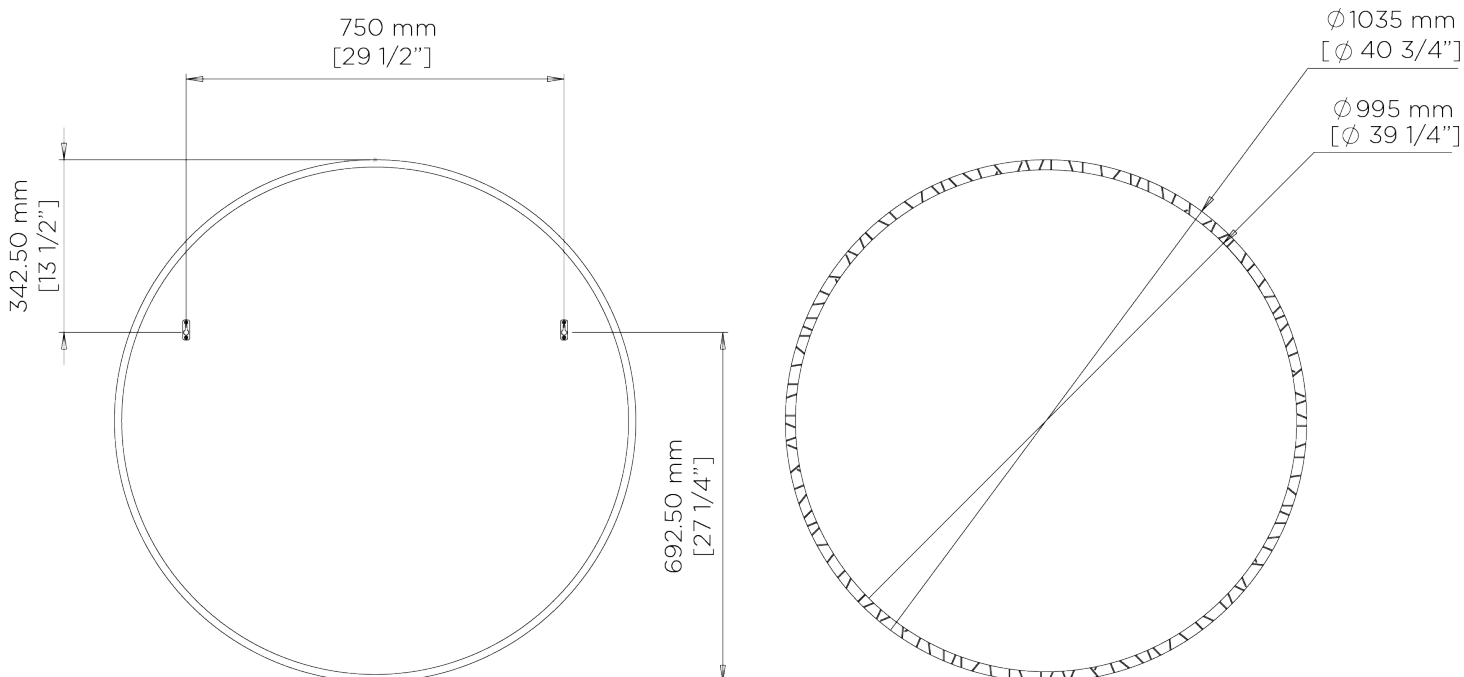

PORTA ROMANA

Runes Mirror

WM38 | Slate

Shown in Slate

DEPTH
35mm | 1 1/2"

CONSTRUCTED FROM
Cast composite with decorative
finish

DIAMETER
1035mm | 40 3/4"

WEIGHT
13.8 kg | 30.36 lbs

FINISHES
1 Burnt Silver
2 French Brass
3 Slate

Runes Mirror WM38

DEPTH
35mm | 1 1/2"

DIAMETER
1035mm | 40 3/4"

© Porta Romana 2022

Dimensions and weights are provided as a guide. All Porta Romana Products are made by hand and variations can occur in some products. The products you are buying or marketing are exclusive designs belonging to Porta Romana. Please do not submit design sheets featuring our products to other manufacturing companies nor to other parties who might. Any manufacturer found to be reproducing Porta Romana products will be breaching copyright law and will be actively pursued