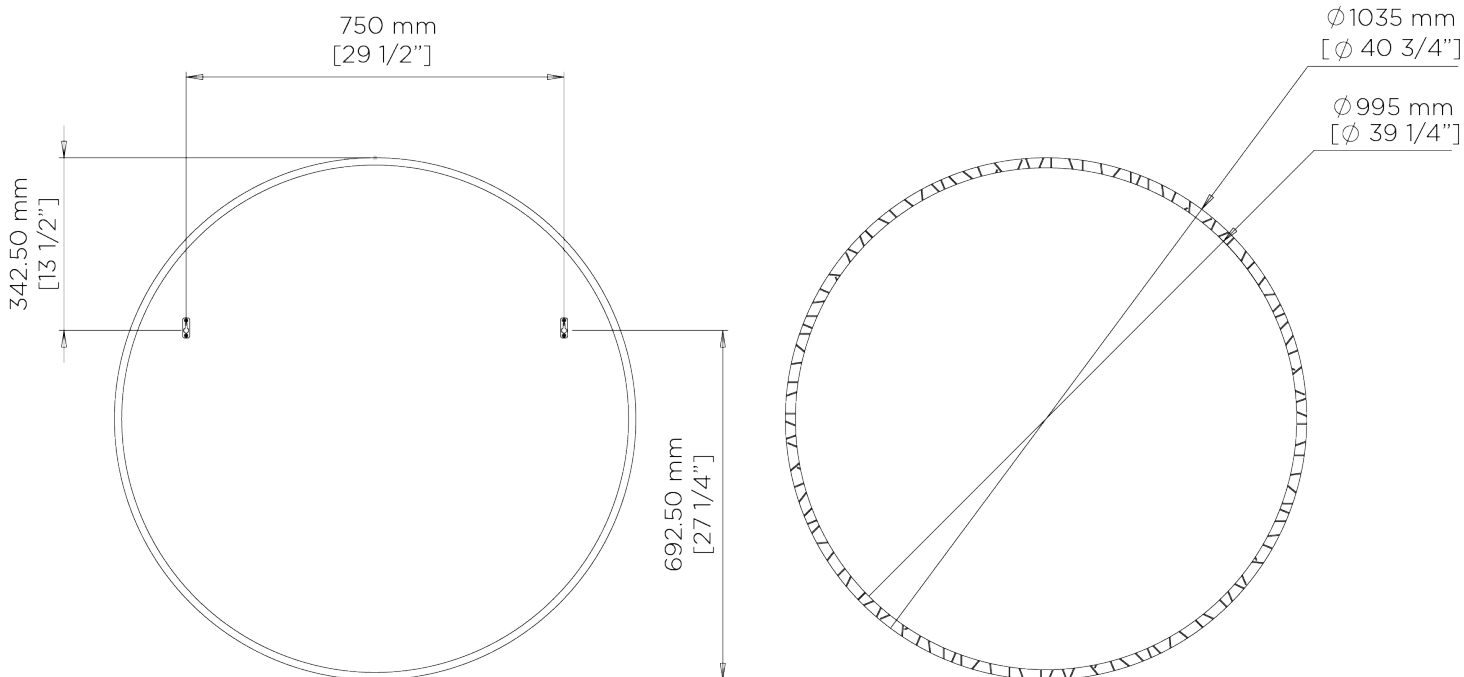

PORTA ROMANA

Runes Mirror

WM38 | French Brass

Shown in French Brass

DEPTH
35mm | 1 1/2"

CONSTRUCTED FROM
Cast composite with decorative
finish

DIAMETER
1035mm | 40 3/4"

WEIGHT
13.8 kg | 30.36 lbs

FINISHES
1 Burnt Silver
2 French Brass
3 Slate

Runes Mirror WM38

DEPTH
35mm | 1 1/2"

DIAMETER
1035mm | 40 3/4"

© Porta Romana 2022

Dimensions and weights are provided as a guide. All Porta Romana Products are made by hand and variations can occur in some products. The products you are buying or marketing are exclusive designs belonging to Porta Romana. Please do not submit design sheets featuring our products to other manufacturing companies nor to other parties who might. Any manufacturer found to be reproducing Porta Romana products will be breaching copyright law and will be actively pursued