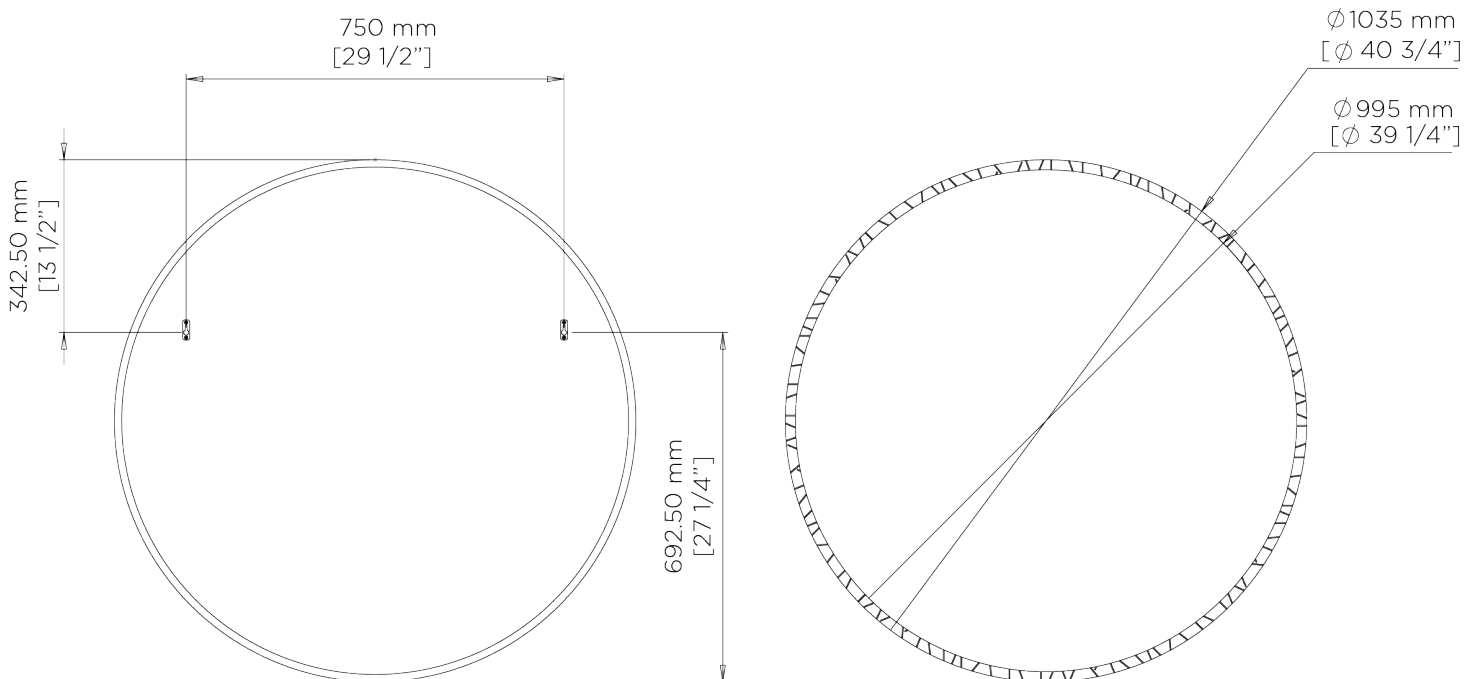

PORTA ROMANA

Runes Mirror

WM38 | Burnt Silver

Shown in Burnt Silver

DEPTH
35mm | 1 1/2"

CONSTRUCTED FROM
Cast composite with decorative
finish

DIAMETER
1035mm | 40 3/4"

WEIGHT
13.8 kg | 30.36 lbs

FINISHES
1 Burnt Silver
2 French Brass
3 Slate

Runes Mirror WM38

DEPTH
35mm | 1 1/2"

DIAMETER
1035mm | 40 3/4"

© Porta Romana 2022

Dimensions and weights are provided as a guide. All Porta Romana Products are made by hand and variations can occur in some products. The products you are buying or marketing are exclusive designs belonging to Porta Romana. Please do not submit design sheets featuring our products to other manufacturing companies nor to other parties who might. Any manufacturer found to be reproducing Porta Romana products will be breaching copyright law and will be actively pursued